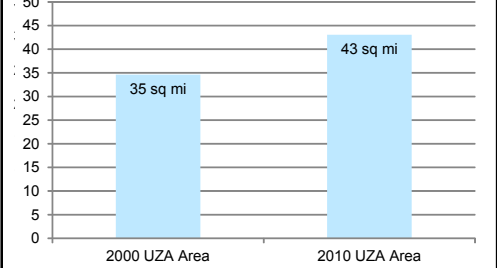

**ST. AUGUSTINE**  
**URBANIZED AREAS 2000 - 2010**

**CHANGE IN POPULATION**

2000 Population	2010 Population
53,519	69,173

**CHANGE IN AREA**

**ST. AUGUSTINE URBANIZED AREA**

- Roadway
- Nearby 2010 Urbanized Areas
- 2000 St. Augustine Urbanized Area
- 2010 St. Augustine Urbanized Area
- Florida County Boundaries