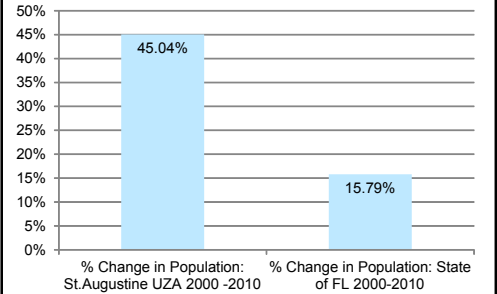

**ST. AUGUSTINE**  
**URBANIZED AREAS 2000 - 2010**

**CHANGE IN POPULATION**

2000 Population	2010 Population
53,519	69,173

**CHANGE IN AREA**

**ST. AUGUSTINE URBANIZED AREA**

- Roadway
- Nearby 2010 Urbanized Areas
- 2000 St. Augustine Urbanized Area
- 2010 St. Augustine Urbanized Area
- Florida County Boundaries