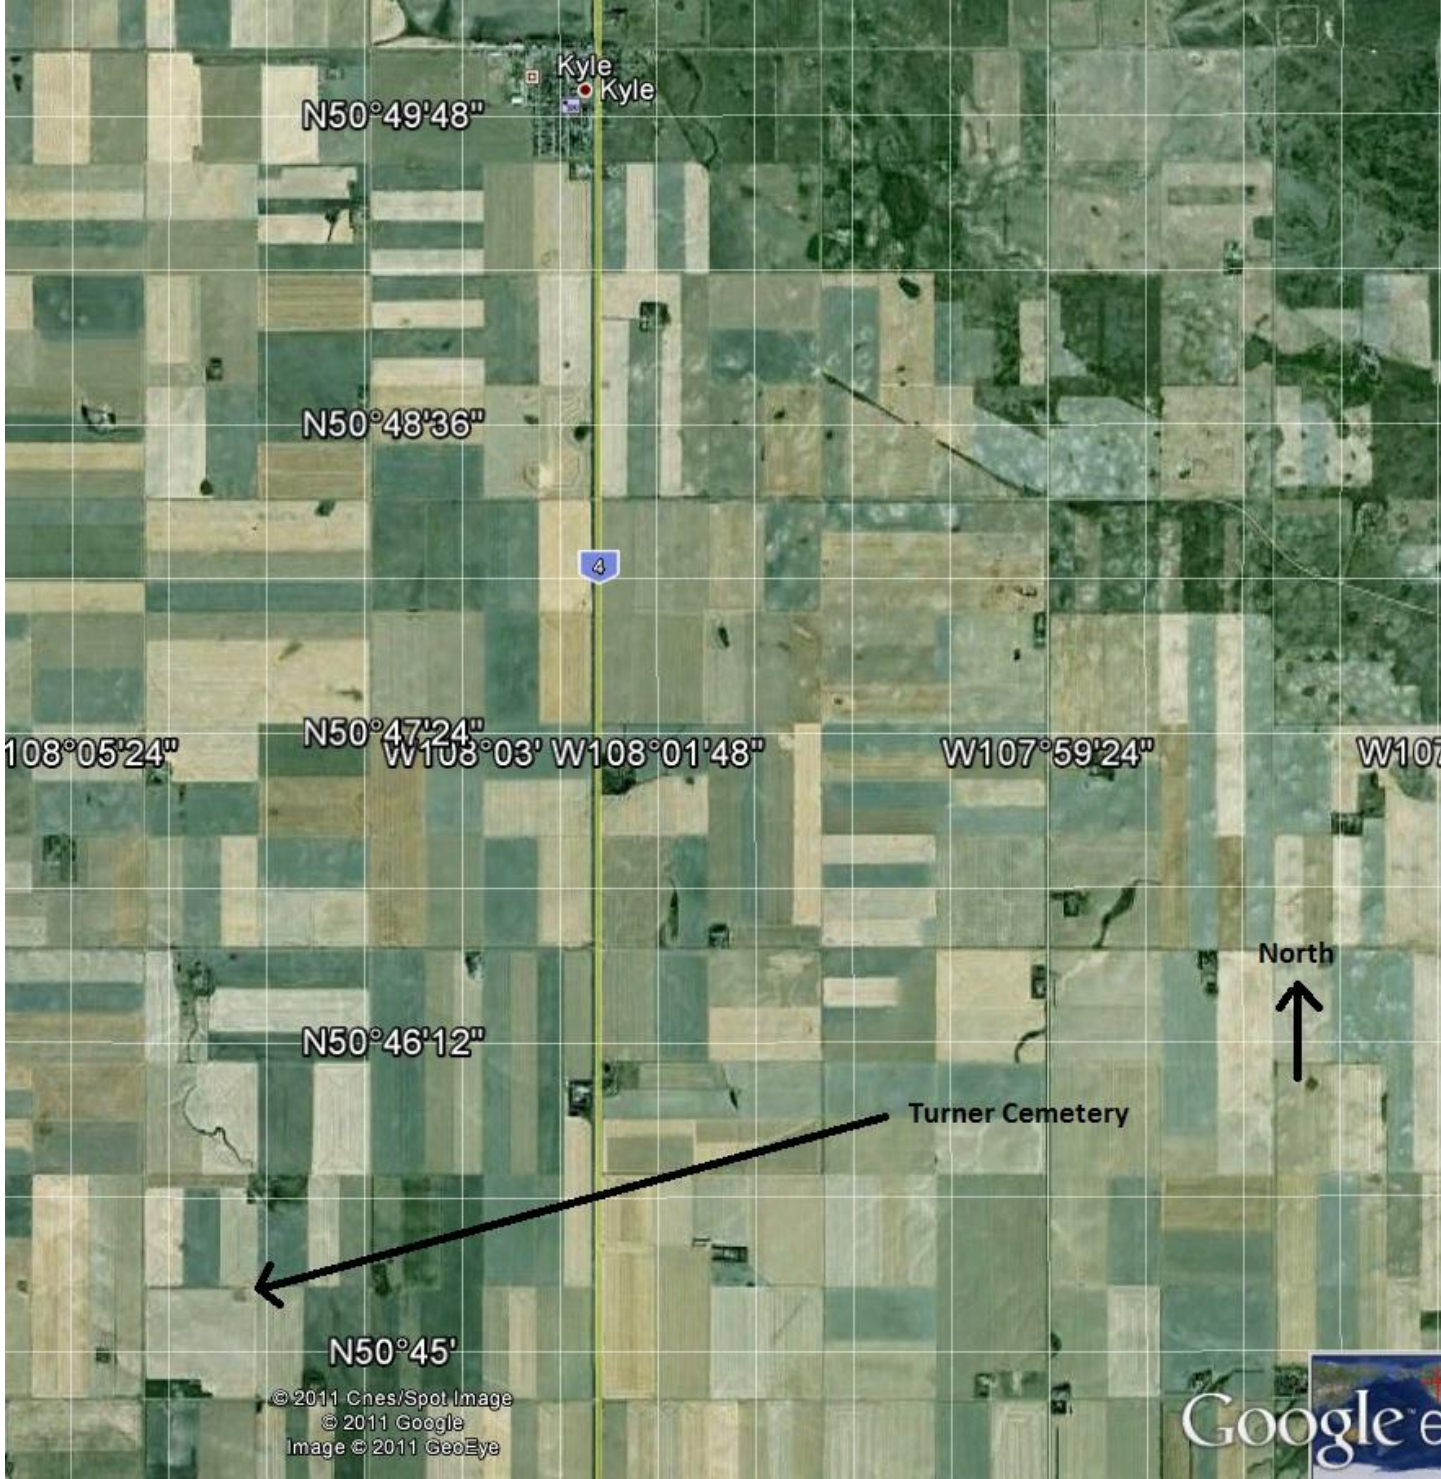

Turner Cemetery

[Rural Municipality of Lacadena](#)

[Rural Municipality 228](#)

Saskatchewan

Canada

The cemetery is in or near the [Horse Butte](#) area, Kyle District, Saskatchewan.

The cemetery is located about 3.5 miles south of [Kyle](#), Saskatchewan on highway 4 and 1.5 miles west of highway 4.

The cemetery location can be found at 50°45'13.47" 108°04'22.22", elevation 695 meters.

50°47'19.28" N 108°03'25.48" W

N50°49'48"

Kyle
Kyle

N50°48'36"

4

103°05'24"

N50°47'24"

W103°03' W108°01'48"

W107°59'24"

W107°

N50°46'12"

North

Turner Cemetery

N50°45'

© 2011 Ches/Spot Image
© 2011 Google
Image © 2011 GeoEye