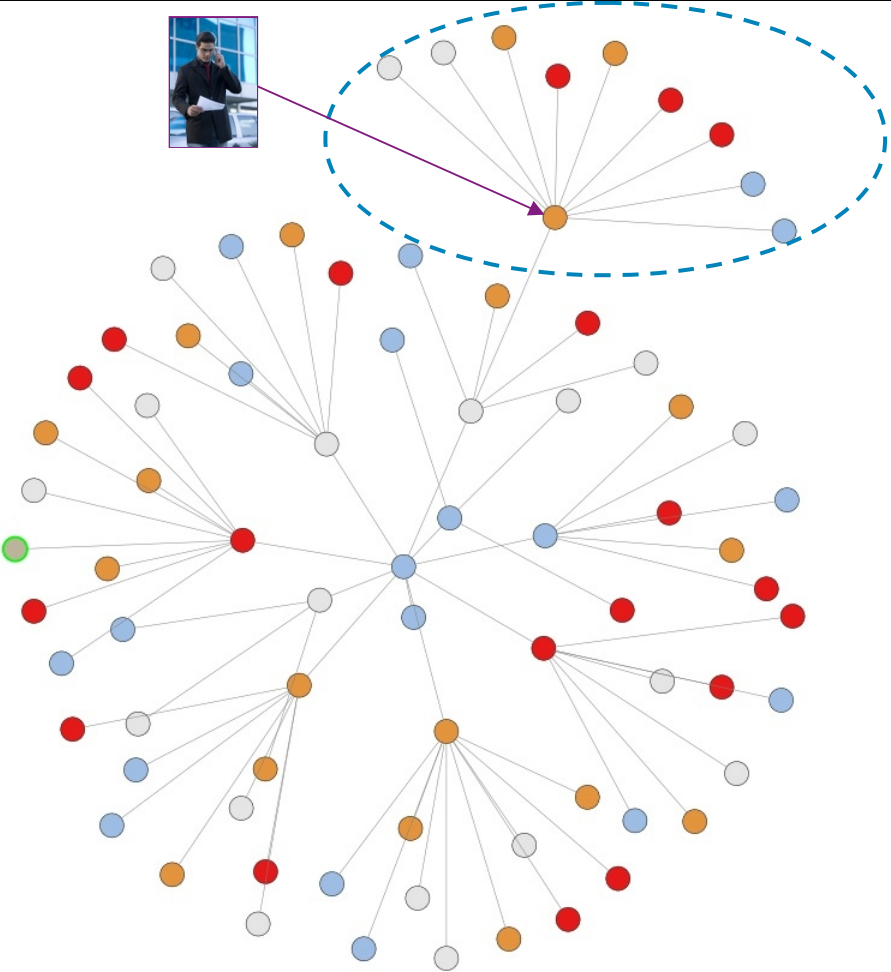

Analytics: The real-world use of Big Data

삼성전자 SDS를 위한 IBM DB2 & Big Data on-site 세미나
박찬재 차장, IBM SWG

FORTRAN

By IBM programmer John Backus in 1957

DRAM

By IBM researcher Bob Dennard in the mid-1960s

TABI
In 2007

Parallel Machine Learning (PML) toolbox
By the VSML group and the Data Analytics department in 2006

1.2B

Intelligent campaign management
Churn prediction
Next Best Action
Fraud detection

Logged in as **Fernanda B. Viegas** | [Logout](#)