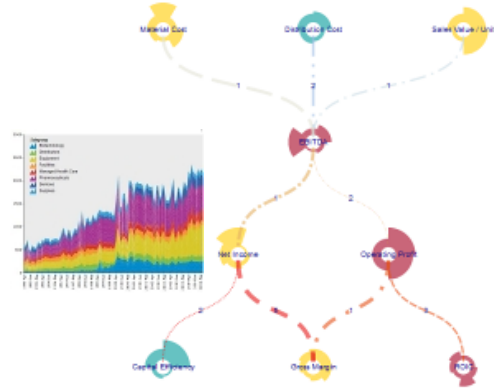

Analytics: The real-world use of Big Data

삼성전자 SDS를 위한 IBM DB2 & Big Data on-site 세미나
박찬재 차장, IBM SWG

FORTRAN

By IBM programmer John Backus in 1957

DRAM

By IBM researcher Bob Dennard in the mid-1960s

TABI
In 2007

Parallel Machine Learning (PML) toolbox
By the VSML group and the Data Analytics department in 2006

1.2B

Intelligent campaign management
Churn prediction
Next Best Action
Fraud detection

Logged in as **Fernanda B. Viegas** | [Logout](#)

data sets

admin

explore

- visualizations
- data sets
- comments
- topic hubs
- my stuff

participate

- create visualization
- upload data set
- create topic hub

learn more

- quick start
- visualization types
- about Many Eyes