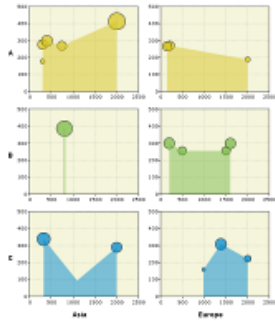

Analytics: The real-world use of Big Data

삼성전자 SDS를 위한 IBM DB2 & Big Data on-site 세미나
박찬재 차장, IBM SWG

FORTRAN

By IBM programmer John Backus in 1957

DRAM

By IBM researcher Bob Dennard in the mid-1960s

TABI
In 2007

Parallel Machine Learning (PML) toolbox
By the VSML group and the Data Analytics department in 2006

1.2B

Intelligent campaign management
Churn prediction
Next Best Action
Fraud detection

Logged in as **Fernanda B. Viegas** | [Logout](#)

data sets

admin

explore

- visualizations
- data sets
- comments
- topic hubs
- my stuff

participate

- create visualization
- upload data set
- create topic hub

learn more

- quick start
- visualization types
- about Many Eyes