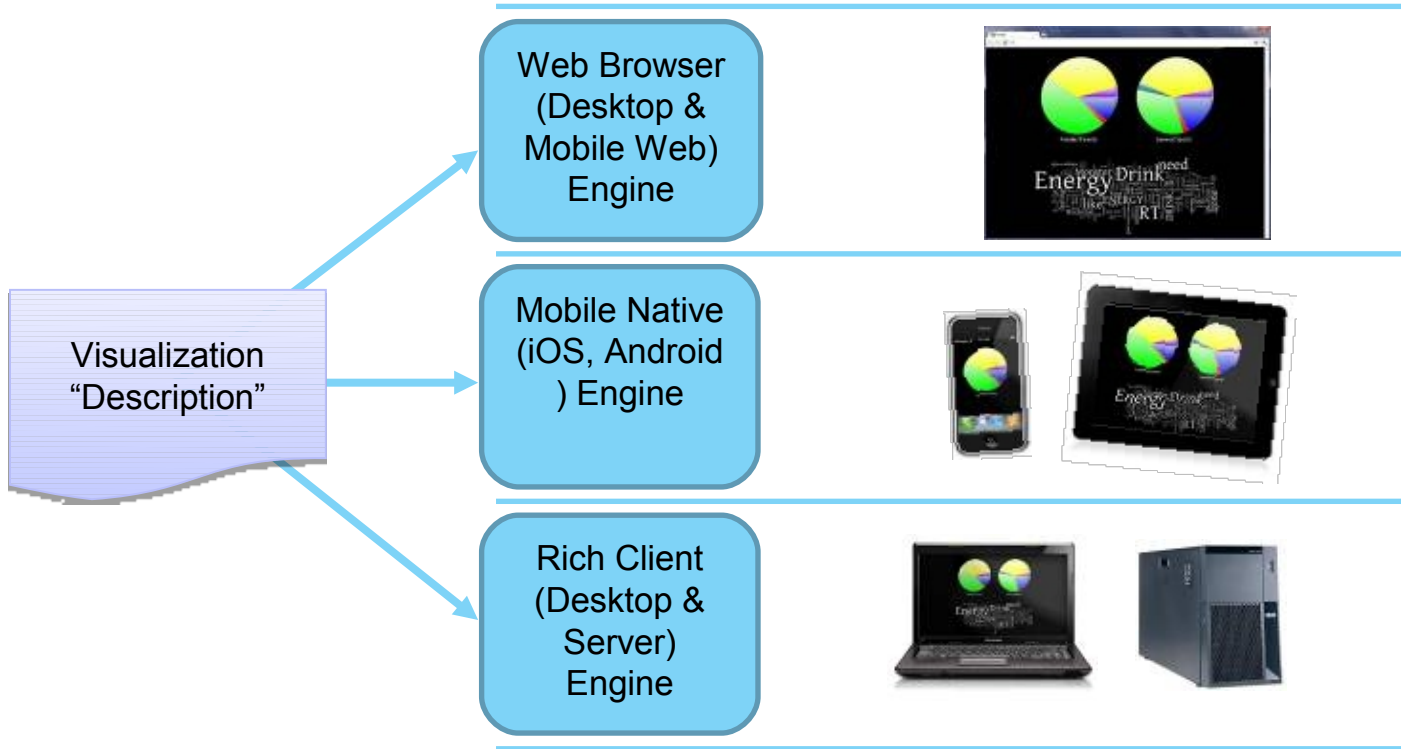

Parallel Machine Learning (PML) toolbox
By the VSML group and the Data Analytics department in 2006

1.2B

Intelligent campaign management
Churn prediction
Next Best Action
Fraud detection

Logged in as **Fernanda B. Viegas** | [Logout](#)