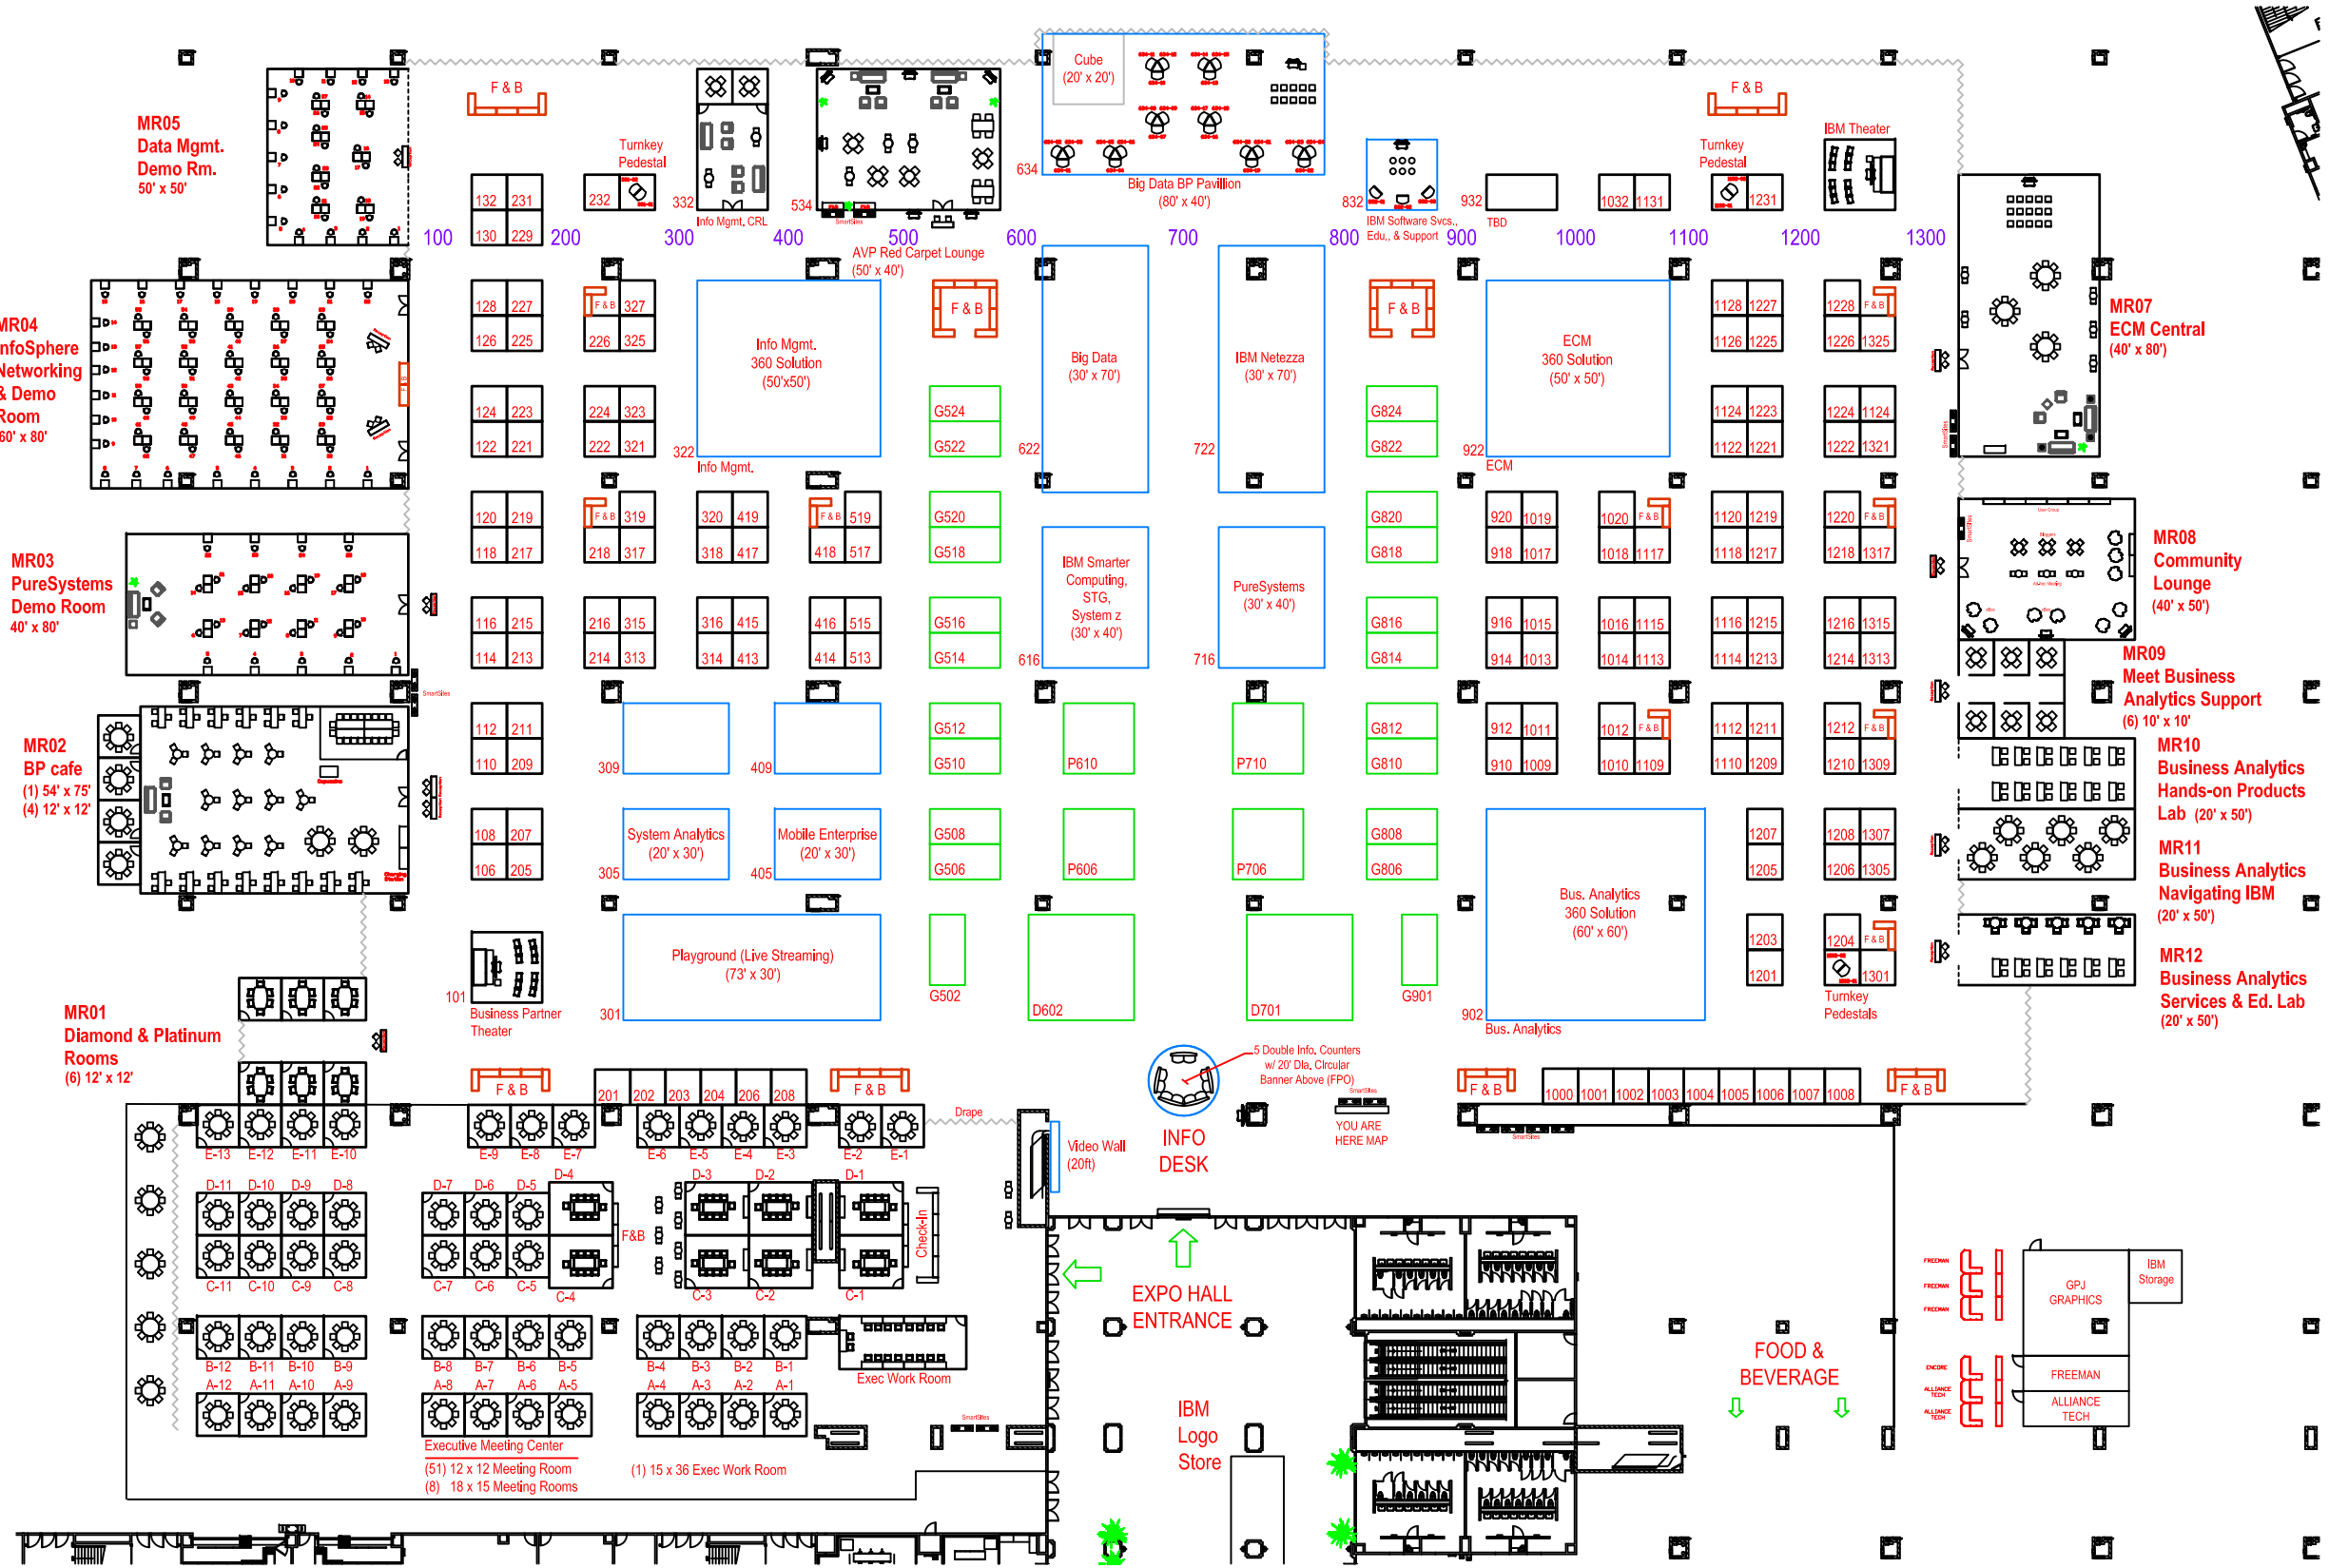

IOD 2012

EXPO HALL

- (2) Diamonds (2)30'x30'
- (4) Platinums (20'x20')
- (22) Golds (10'x20')
- (144) Elite Exhibitors (10'x10')
- (6) Turnkey Peds
- (TBD) IBM Pedestals
- (2) Diamond Meeting Rms. (12'x12')
- (4) Platinum Meeting Rms. (12'x12')
- (2) Theaters (20' x 20')
- (1) Video Wall (30 Ft.)

F&B Stations:

- (9) Single Configuration
- (6) Double Configuration
- (2) Quad Configuration

MEETING ROOMS (13)

- Exec. Mtg. Center (51) 12'x12', (8) 18'x15', (1) EWR
- MR01 - Diamond & Platinum Rooms (6) 12'x12'
- MR02 - BP Cafe (1) 54'x75', (4) 12'x12'
- MR03 - PureSystems Demo Room (40'x80')
- MR04 - InfoSphere Demo Room (60'x90')(52 demos)
- MR05 - Data Mgmt. Demo Room (50'x50')(35 demos)
- MR06 - AVP Red Carpet Lounge (50'x40' #534)
- MR07 - ECM Central (40'x80')
- MR08 - IBM Community Lounge (40'x50')
- MR09 - Meet Business Analytics Support (6) 10'x10'
- MR10 - Business Analytics Hands-on Products Lab (20'x50')
- MR11 - Business Analytics - Navigating IBM (20'x50')
- MR12 - Business Analytics Services & Edu. Lab (20'x50')

IBM Booths (14)

- 301 - Playground - Live Streaming (73'x30')
- 305 - TBD (20'x30')
- 309 - TBD (20'x30')
- 322 - Info, Management (50'x50')
- 405 - TBD (20'x30')
- 409 - TBD (20'x30')
- 616 - Smarter Computing (30'x40')
- 622 - Big Data (30'x70')
- 634 - Big Data BP Pav. (80'x40') (w/24 Peds)
- 716 - Pure Systems (30'x40')
- 722 - IBM Netezza (30'x70')
- 832 - Software Svcs., Edu. & Support (20'x20')
- 902 - Business Analytics (60'x60')
- 922 - ECM (50'x50')

<p>GEORGE P. JOHNSON experience marketing</p>	<p>Show Venue IBM Information On Demand 2012</p>	<p>Project # 1051141K0</p>	<p>View Solution Center Floor Plan</p>
	<p>Show Date October 21 - 25, 2012</p> <p>Show Hall Mandalay Bay Convention Center, Las Vegas, NV</p> <p>Booth # Bayside C & D</p>	<p>Booth Size N/A</p> <p>File Name IOD 2012.dwg</p> <p>Scale N/A</p>	<p>Designer JS/RC</p> <p>Date 08.13.2012</p> <p>Status A11</p>