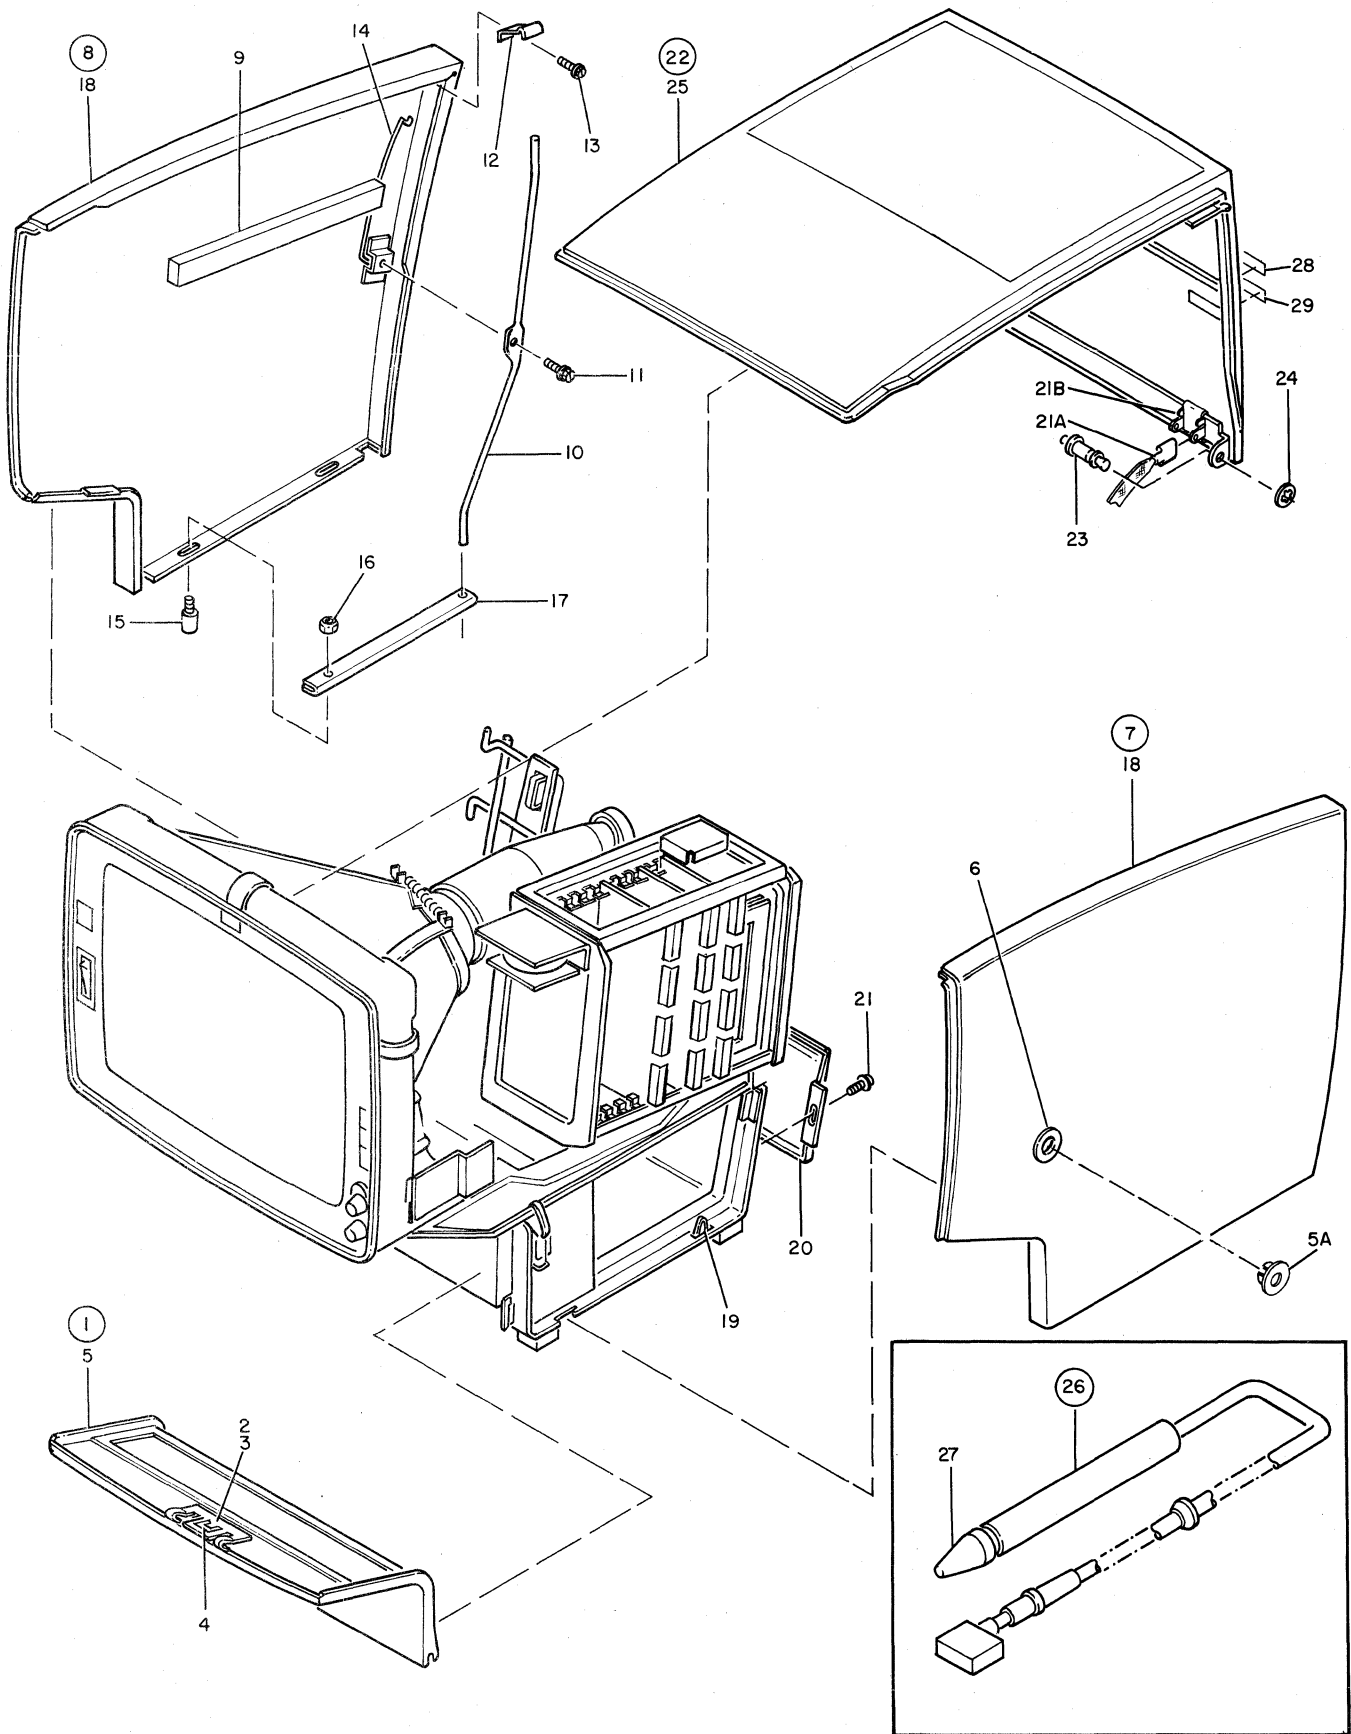

FIGURE 1. COVER ASSEMBLY