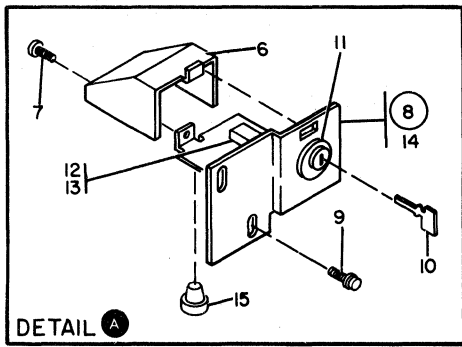

FIGURE 2. DISPLAY FINAL ASSEMBLY.

LIST 2. DISPLAY FINAL ASSEMBLY.

FIGURE- INDEX NUMBER	PART NUMBER	UNITS PER ASM.	DESCRIPTION			
			1	2	3	4
2 -	1743220 NP		FINAL ASSEMBLY, DISPLAY			
- 1	1743125	1	. SHIELD, L.V. ASM-USA ONLY			
- 1	1743335	1	. SHIELD, L.V.-CANADA AND EMEA WTC			
- 2	5711266	1	. SCREW, THD FORMING- 8-32 X 0.312 LG			
- 5	2565117	1	. WING NUT			
- 6	2568713	1	. COVER			
- 7	5711266	1	. SCREW, THD FORMING- 8-32 X 0.312 LG			
- 8	1743401	1	. LOCK ASM, SECURITY			
- 9	5711266	2	. SCREW, THD FORMING- 8-32 X 0.312 LG			
- 10	2577741	1	. KEY			
- 11	2577740	1	. KEYLOCK, SECURITY			
- 12	5214866	1	. SWITCH			
- 13	438541	2	. SCREW, BD HD MACH			
- 14	2568703	1	. BRACKET			
- 15	99174	1	. GROMMET			
- 19	5420242	1	. TY-MINIATURE			
- 20	1743271	AR	. LABEL, 3278 M1- D UNIT			
- 20	1743272	AR	. LABEL, 3278 M2- D UNIT			
- 20	1743273	AR	. LABEL, 3278 M3- D UNIT			
- 20	1743274	AR	. LABEL, 3278 M4- D UNIT			
- 20	1743283	AR	. LABEL, 3278 M2A- D UNIT			
- 20	1743284	AR	. LABEL, 3278 M5- D UNIT			
- 20	1743871	AR	. LABEL, 3278 M1- M UNIT			
- 20	1743872	AR	. LABEL, 3278 M2- M UNIT			
- 20	1743873	AR	. LABEL, 3278 M3- M UNIT			
- 20	1743874	AR	. LABEL, 3278 M4- M UNIT			
- 20	1743883	AR	. LABEL, 3278 M2A- M UNIT			
- 20	1743884	AR	. LABEL, 3278 M5- M UNIT			
- 21	855262	AR	. PLATE, PROPERTY OF IBM USA/LEASED			
- 21	855263	AR	. PLATE, PROPERTY OF WTC/LEASED			
- 21	960746	AR	. PLATE, PROP OF CANADA			
- 21	855264	AR	. PLATE, MANUFACTURED BY USA/PURCHASED			
- 21	855265	AR	. PLATE, MANUFACTURED BY CANADA/PURCHASED			
- 21	855266	AR	. PLATE, MANUFACTURED BY WTC/PURCHASED			
- 21	855267	AR	. PLATE, MANUFACTURED FOR USA PURCHASED			
- 21	855268	AR	. PLATE, MANUFACTURED FOR CANADA/PURCHASED			
- 21	855269	AR	. PLATE, MANUFACTURED FOR WTC/PURCHASED			
- 21	855270	AR	. PLATE, RECONDITIONED BY USA/PURCHASED			
- 21	855271	AR	. PLATE, RECONDITIONED BY CANADA/PURCHASED			
- 21	855272	AR	. PLATE, RECONDITIONED BY WTC/PURCHASED			
- 21	855273	AR	. PLATE, RENOVATED BY USA/PURCHASED			
- 21	855274	AR	. PLATE, RENOVATED BY CANADA/PURCHASED			
- 21	855275	AR	. PLATE, RENOVATED BY WTC/PURCHASED			
- 21	855276	AR	. PLATE, RECONDITIONED FOR USA/PURCHASED			
- 21	855277	AR	. PLATE, RECONDITIONED FOR CANADA/PURCHASED			
- 21	855278	AR	. PLATE, RECONDITIONED FOR WTC/PURCHASED			
- 21	855279	AR	. PLATE, RENOVATED FOR USA/PURCHASED			
- 21	855280	AR	. PLATE, RENOVATED FOR CANADA/PURCHASED			
- 21	855281	AR	. PLATE, RENOVATED FOR WTC/PURCHASED			
- 21A	855283	1	. PLATE- SERIAL NO. RIGHT			
- 21B	855282	1	. PLATE- SERIAL NO. LEFT			
- 21C	855284	AR	. PLATE- MANUFACTURING EXPORT/WTC			
- 21D	1743129	2	. LABEL			
- 21D	1743548	1	. LABEL			
- 21D	1743549	1	. LABEL			
- 21E	1743629	1	. LABEL, CAUTION			
- 21F	855286	AR	. LABEL, UL			
- 21F	960766	AR	. PLATE, CSA LABEL			
- 21G	1743260	AR	. NAMEPLATE, ENGLISH, 100V, 60HZ			
- 21G	1743261	AR	. NAMEPLATE, ENGLISH, 110V, 60HZ			
- 21G	1743262	AR	. NAMEPLATE, ENGLISH, 120V, 60HZ			
- 21G	1743263	AR	. NAMEPLATE, ENGLISH, 127V, 60HZ			
- 21G	1743264	AR	. NAMEPLATE, ENGLISH, 100V, 50HZ			
- 21G	1743265	AR	. NAMEPLATE, ENGLISH, 110V, 50HZ			
- 21G	1743266	AR	. NAMEPLATE, ENGLISH, 200V, 50HZ			
- 21G	1743267	AR	. NAMEPLATE, ENGLISH, 220V, 50HZ			
- 21G	1743268	AR	. NAMEPLATE, ENGLISH, 230V, 50HZ			
- 21G	1743269	AR	. NAMEPLATE, ENGLISH, 240V, 50HZ			
- 21G	1743257	AR	. NAMEPLATE, CANADA, 120V 60HZ			
- 21G	1743270	AR	. NAMEPLATE, USA, 120V, 60HZ			
- 21H	1743290	1	. LABEL, HEXADECIMAL			
- 21J	5420242	AR	. TIE, CABLE			
- 21K	1743559	2	. CLIP			