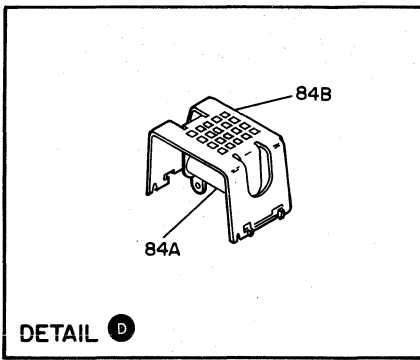

ATT PT

THIS PAGE IS INTENTIONALLY LEFT BLANK

FOR PARTS
NOT SHOWN
SEE FIG. 2

FIGURE 3. UPPER ASSEMBLY. SHEET 1 OF 2. INDEX NOS. 1-50.

LIST 3. UPPER ASSEMBLY.

FIGURE- INDEX NUMBER	PART NUMBER	UNITS PER ASM.	DESCRIPTION			
			1	2	3	4
3 -	1743190 NP		UPPER ASSEMBLY FOR NEXT HIGHER ASM, SEE FIGURE 2-22			
- 1	1743784	1	. PAD ASM, GUN			
- 1A	1743782	1	. PAD ASM, YOKE			
- 1B	1743041	1	. SOCKET ASM, CRT			
- 2	5420242	1	. TY-MINIATURE			
- 2A	1743054	1	. SHIELD, JUMPER			
- 3	2577758	1	. SHIELD, GUN			
- 4	1743160	1	. YOKE ASSEMBLY			
- 5	2565115	1	. NUT			
- 5A	1743163	1	. . LABEL, 18000V			
- 6	2565139	1	. . CLAMP			
- 7	5474780	1	. . SCREW			
- 8	257188	1	. . NUT, PLAIN, HEX- 8-32 X 11/32 FL 1			
- 9	2565068	1	. . SHIELD ASM			
- 10	1743162	2	. . CLIP, GROUND			
- 11	1743161	1	. . MAGNET ASM, CENTERING			
- 11A	1743054	1	. . SHIELD, JUMPER			
- 12	1743090	1	. . YOKE (SUPPLIED WITH CABLE)			
- 13	2564937	1	. HARNESS, CRT GROUNDING			
- 14	2565265	4	. NUT			
- 15	2564935	1	. . SPRING SUPPLIED WITH ITEM 13			
- 17	1655349	1	. TUBE, CATHODE			
- 18	1743525	1	. CARD ASSEMBLY			
- 19	1743193	1	. SCREW			
- 20	1207473	1	. SPRING			
- 22	1743178	1	. SWITCH ASM, POWER (SUPPLIED WITH CABLE)			
- 23	1471028	4	. . SOCKET			
- 24	1743191	1	. . CONNECTOR			
- 25	1655372	1	. . SWITCH, POWER			
- 26	2114044	1	. CLIP, CABLE			
- 27	2114043	1	. CRADLE, CABLE			
- 28	1743192	1	. SCREW			
- 29	1743187	1	. RETAINER, CABLE			
- 30	1743192	1	. SCREW			
- 31	1743175	1	. KNOB			
- 32	1743176	1	. KNOB			
- 33	1743174	2	. CLIP			
- 34	1743403	AR	. KNOB USED WITH AUDIBLE ALARM FEATURE ONLY			
- 34A	1743195	AR	. SPACER USED W/O AUDIBLE ALARM FEATURE			
- 35	1743199	1	. CONTROL ASM, BRIGHT/CONTRAST/ALARM			
- 35	8115131	1	. CONTROL ASM, BRIGHT/CONTRAST/ALARM-SUB FOR WT/EMEA COUNTRIES ONLY			
- 36	1743164	2	. . CLIP			
- 37	1743197	1	. . CONTROL, BRIGHT/CONTRAST			
- 38	1743541	1	. INSERT			
- 39	1655357	1	. SWITCH			
- 40	1743574	AR	. BLANK			
- 40	1743535	AR	. INSERT, AA-A (NOT SUPPLIED ON JAPAN UNITS)			
- 41	1655357	AR	. SWITCH			
- 42	1743574	1	. BLANK			
- 43	1743577	1	. INSERT			
- 44	1743194	1	. NAMEPLATE			
- 45	2565274	3	. SPRING, COVER			
- 46	1743172	1	. BEZEL, MASK			
- 47	2181011	2	. SCREW, SELF-TAPPING- 6-32 X 0.500 LG			
- 47A	1743114	1	. SPRING			
- 47B	5711266	1	. SCREW			
- 47C	1743171	1	. BEZEL AND MASK ASM.			
- 48	2565180	1	. . BEZEL			
- 49	736992	4	. BOLT, CARRIAGE- 0.250-20 X 0.50 LG			
- 50	2565265	4	. NUT			