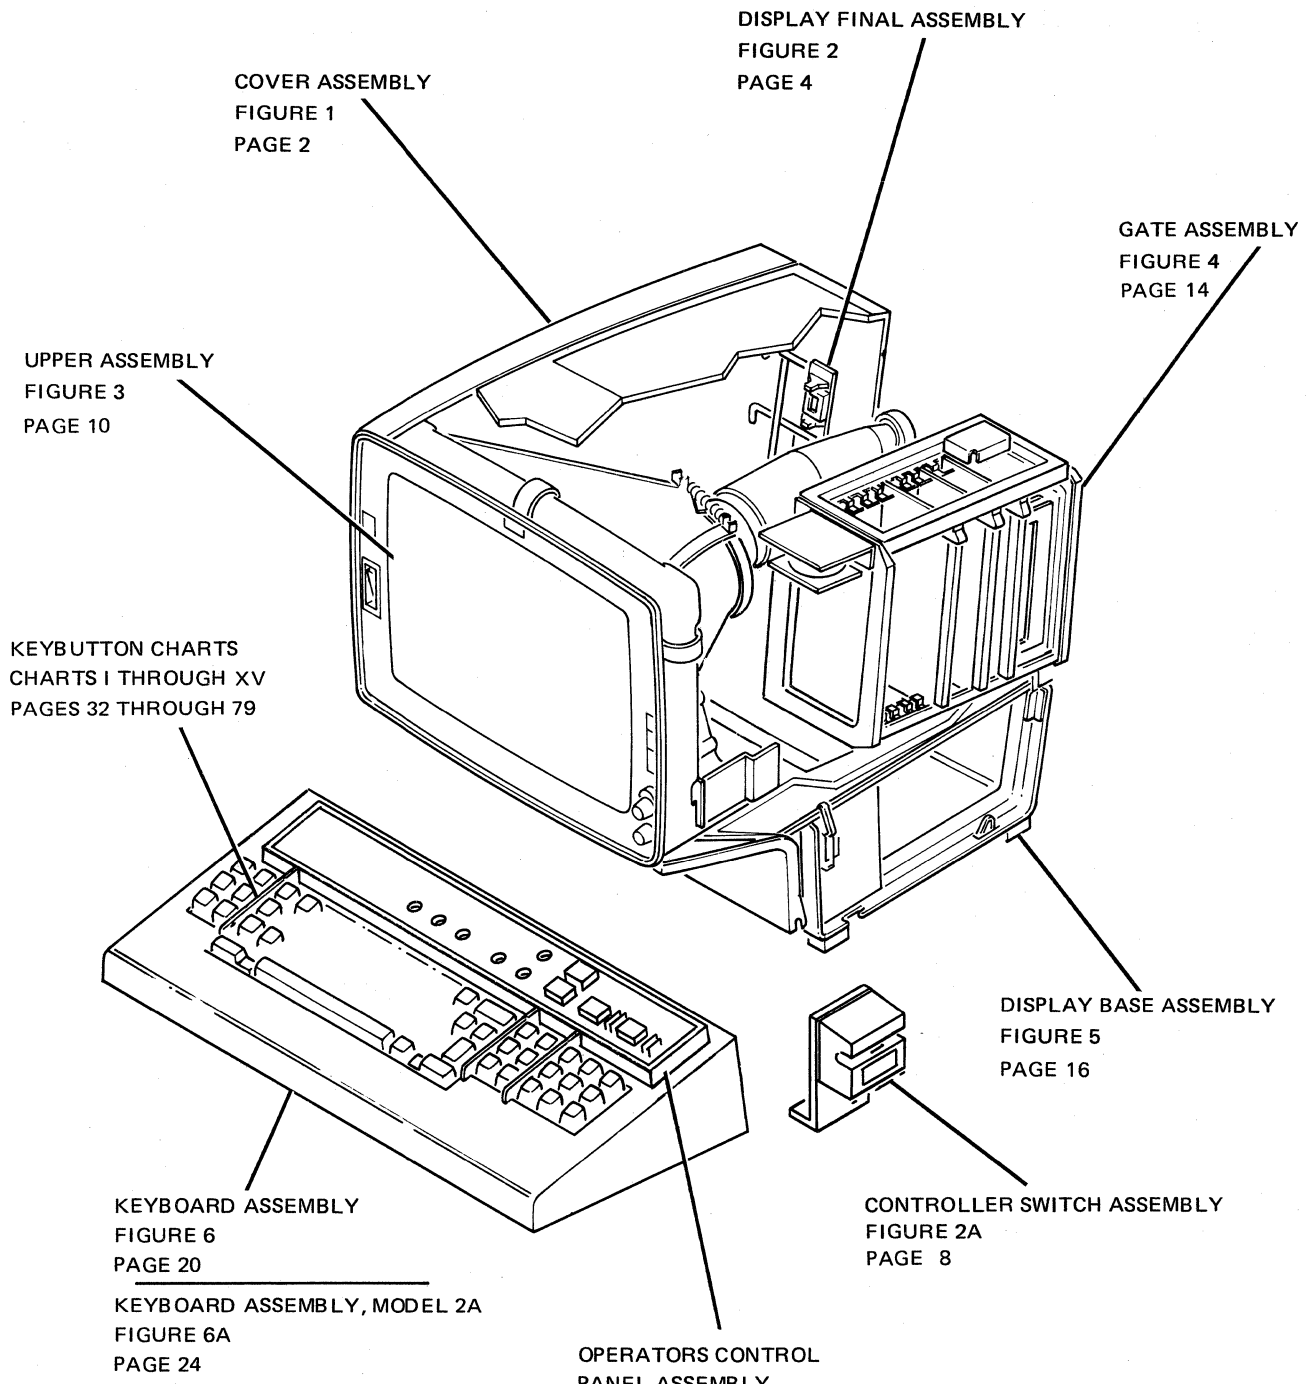

CONTENTS

CABLE ASSEMBLIES	80
CABLE ASSEMBLY COMPONENT PARTS (3 sheets)	82
CONTROLLER SWITCH ASSEMBLY.	8
COVER ASSEMBLY	2
DISPLAY BASE ASSEMBLY.	16
DISPLAY FINAL ASSEMBLY	4
GATE ASSEMBLY	14
KEYBOARD ASSEMBLY	20
KEYBOARD ASSEMBLY, MODEL 2A	24
KEYBUTTON CHARTS (47 sheets)	32
OPERATORS CONTROL PANEL ASSEMBLY	28
UPPER ASSEMBLY (2 sheets)	10

VISUAL INDEX

CABLE ASSEMBLIES
LIST 7
PAGE 80

CABLE ASSEMBLY
COMPONENT PARTS
FIGURE 8
PAGE 82