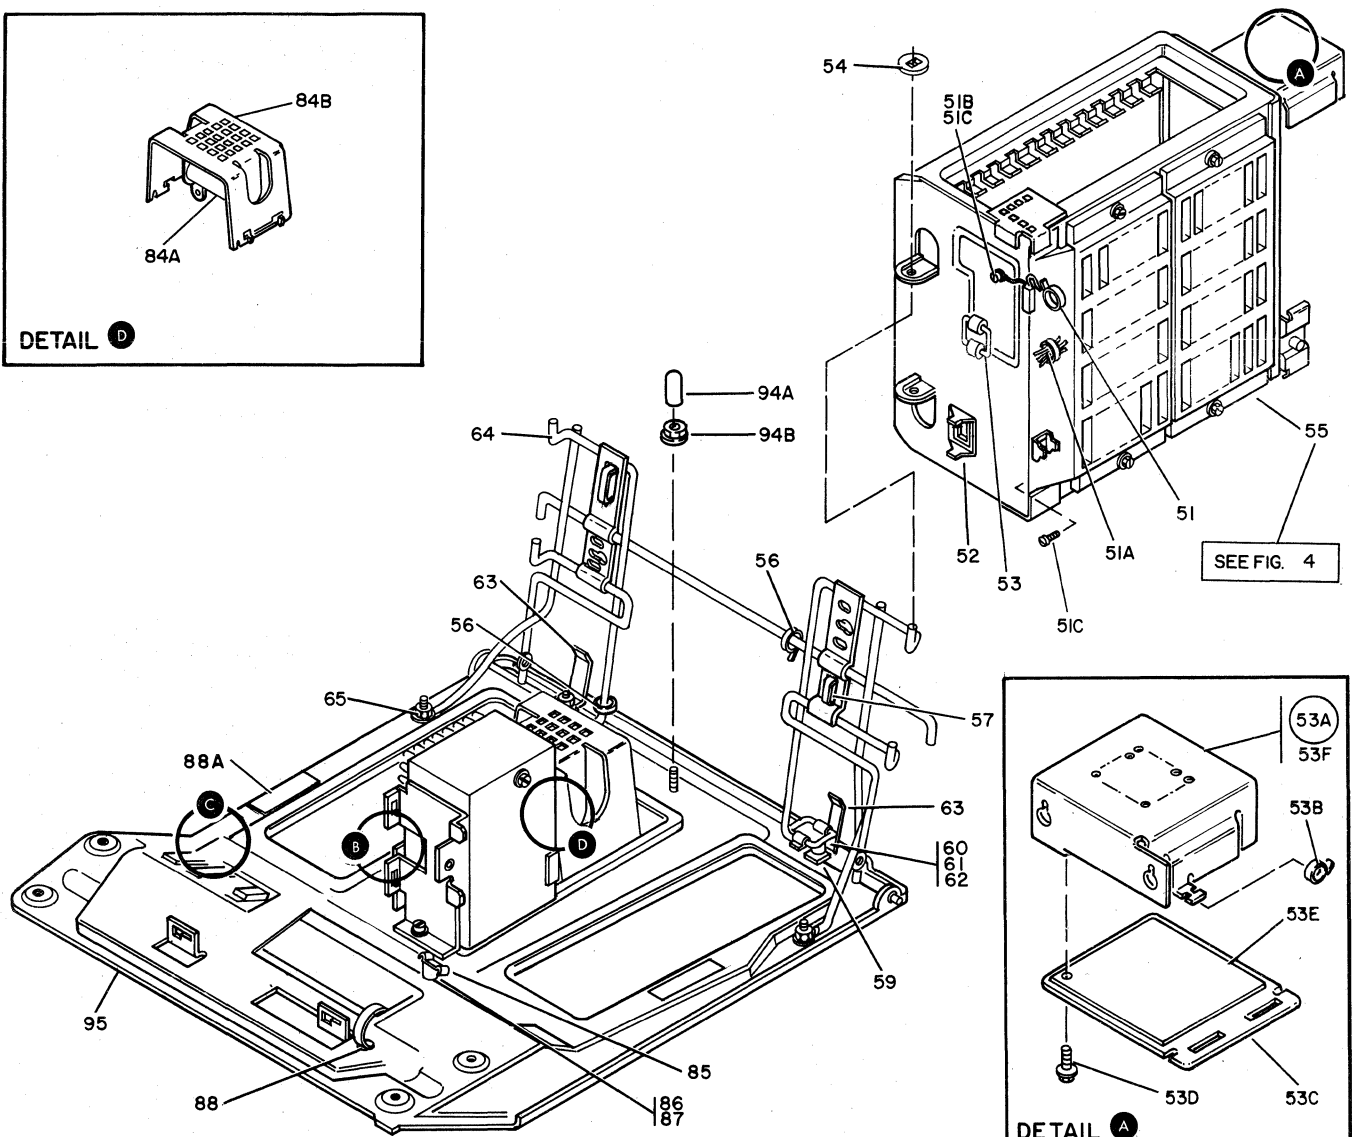

ATT PT

THIS PAGE IS INTENTIONALLY LEFT BLANK

FOR PARTS
NOT SHOWN
SEE FIG. 2

FIGURE 3. UPPER ASSEMBLY. SHEET 1 OF 2. INDEX NOS. 1-50.

LIST 3. UPPER ASSEMBLY.

FIGURE- INDEX NUMBER	PART NUMBER	UNITS PER ASM.	DESCRIPTION			
			1	2	3	4
3 -	1743190 NP		UPPER ASSEMBLY FOR NEXT HIGHER ASM, SEE FIGURE 2-22			
- 1	1743784	1	. PAD ASM, GUN			
- 1A	1743782	1	. PAD ASM, YOKE			
- 1B	1743041	1	. SOCKET ASM, CRT			
- 2	5420242	1	. TY-MINIATURE			
- 2A	1743054	1	. SHIELD, JUMPER			
- 3	2577758	1	. SHIELD, GUN			
- 4	1743160	1	. YOKE ASSEMBLY			
- 5	2565115	1	. NUT			
- 5A	1743163	1	. . LABEL, 18000V			
- 6	2565139	1	. . CLAMP			
- 7	5474780	1	. . SCREW			
- 8	257188	1	. . NUT, PLAIN, HEX- 8-32 X 11/32 FL 1			
- 9	2565068	1	. . SHIELD ASM			
- 10	1743162	2	. . CLIP, GROUND			
- 11	1743161	1	. . MAGNET ASM, CENTERING			
- 11A	1743054	1	. . SHIELD, JUMPER			
- 12	1743090	1	. . YOKE (SUPPLIED WITH CABLE)			
- 13	2564937	1	. HARNESS, CRT GROUNDING			
- 14	2565265	4	. NUT			
- 15	2564935	1	. . SPRING SUPPLIED WITH ITEM 13			
- 17	1655349	1	. TUBE, CATHODE			
- 18	1743525	1	. CARD ASSEMBLY			
- 19	1743193	1	. SCREW			
- 20	1207473	1	. SPRING			
- 22	1743178	1	. SWITCH ASM, POWER (SUPPLIED WITH CABLE)			
- 23	1471028	4	. . SOCKET			
- 24	1743191	1	. . CONNECTOR			
- 25	1655372	1	. . SWITCH, POWER			
- 26	2114044	1	. CLIP, CABLE			
- 27	2114043	1	. CRADLE, CABLE			
- 28	1743192	1	. SCREW			
- 29	1743187	1	. RETAINER, CABLE			
- 30	1743192	1	. SCREW			
- 31	1743175	1	. KNOB			
- 32	1743176	1	. KNOB			
- 33	1743174	2	. CLIP			
- 34	1743403	AR	. KNOB USED WITH AUDIBLE ALARM FEATURE ONLY			
- 34A	1743195	AR	. SPACER USED W/O AUDIBLE ALARM FEATURE			
- 35	1743199	1	. CONTROL ASM, BRIGHT/CONTRAST/ALARM			
- 35	8115131	1	. CONTROL ASM, BRIGHT/CONTRAST/ALARM-SUB FOR WT/EMEA COUNTRIES ONLY			
- 36	1743164	2	. . CLIP			
- 37	1743197	1	. . CONTROL, BRIGHT/CONTRAST			
- 38	1743541	1	. INSERT			
- 39	1655357	1	. SWITCH			
- 40	1743574	AR	. BLANK			
- 40	1743535	AR	. INSERT, AA-A (NOT SUPPLIED ON JAPAN UNITS)			
- 41	1655357	AR	. SWITCH			
- 42	1743574	1	. BLANK			
- 43	1743577	1	. INSERT			
- 44	1743194	1	. NAMEPLATE			
- 45	2565274	3	. SPRING, COVER			
- 46	1743172	1	. BEZEL, MASK			
- 47	2181011	2	. SCREW, SELF-TAPPING- 6-32 X 0.500 LG			
- 47A	1743114	1	. SPRING			
- 47B	5711266	1	. SCREW			
- 47C	1743171	1	. BEZEL AND MASK ASM.			
- 48	2565180	1	. . BEZEL			
- 49	736992	4	. BOLT, CARRIAGE- 0.250-20 X 0.50 LG			
- 50	2565265	4	. NUT			