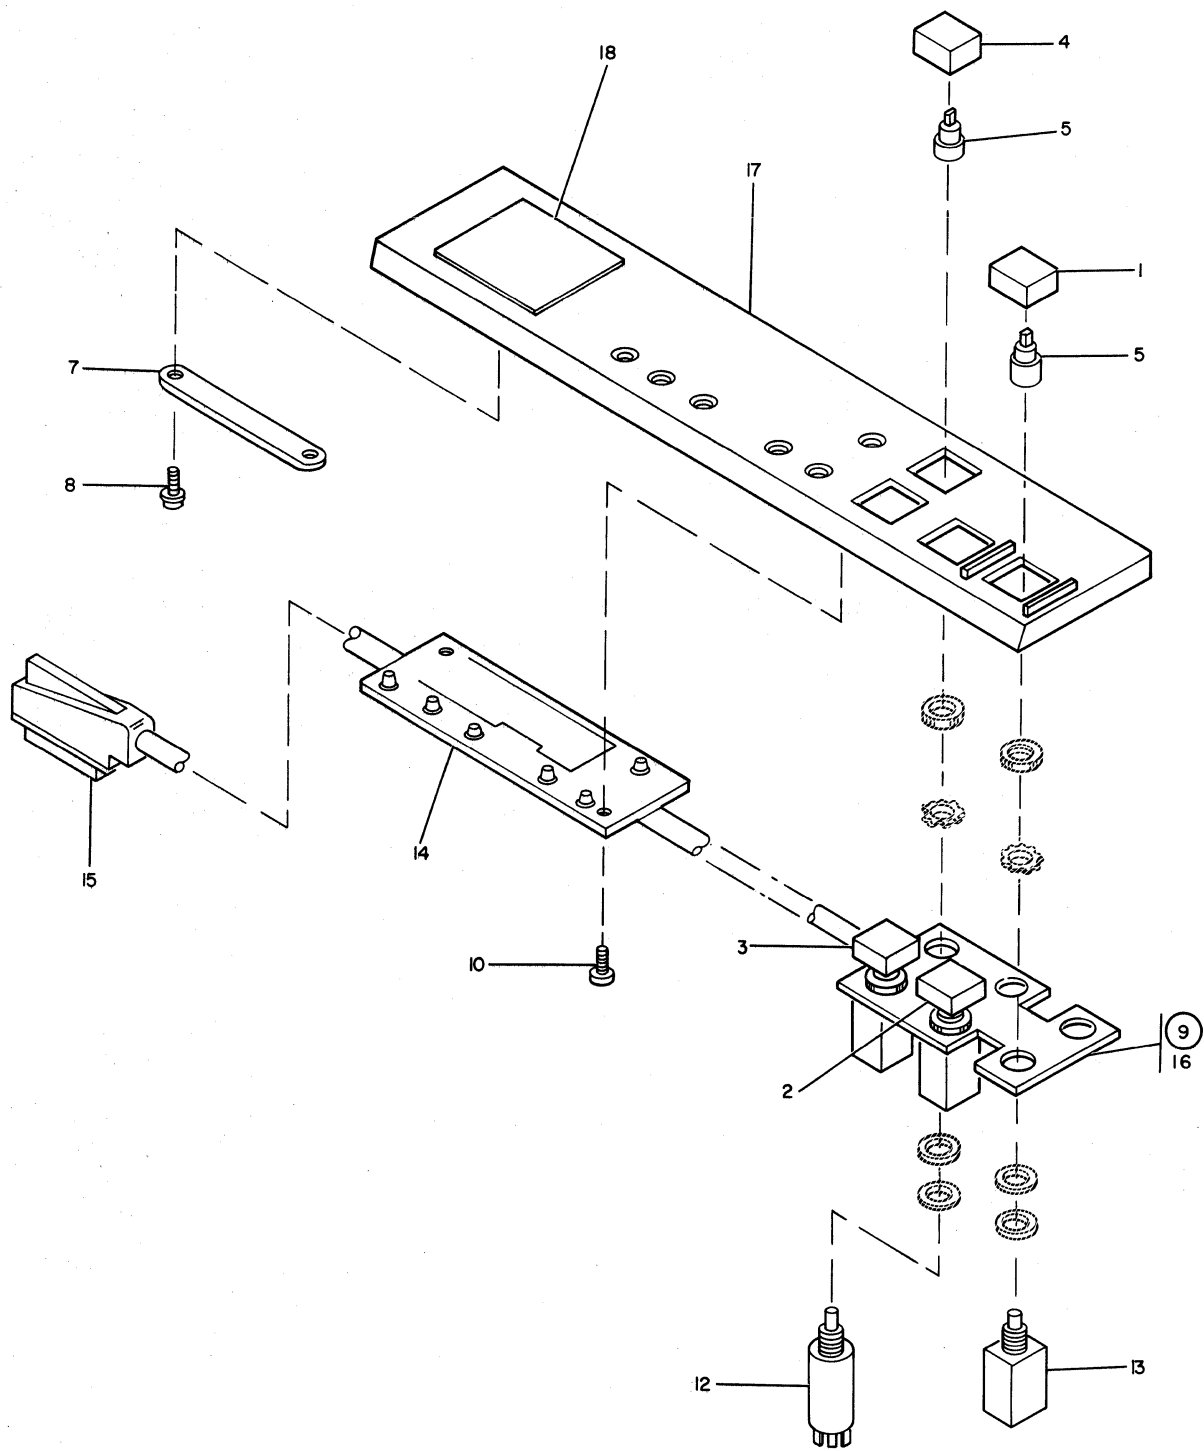

FOR PARTS
NOT SHOWN
SEE FIG. 6A

FIGURE 6B. OPERATORS CONTROL PANEL.

LIST 6B. OPERATORS CONTROL PANEL.

FIGURE- INDEX NUMBER	PART NUMBER	UNITS PER ASM.	DESCRIPTION			
			1	2	3	4
6B-	4942096	REF	PANEL ASM, OPERATOR CONTROL-ENGLISH			
-	4942097	REF	PANEL ASM, OPERATOR CONTROL-FRENCH			
-	4942098	REF	PANEL ASM, OPERATOR CONTROL-SPANISH			
-	4942099	REF	PANEL ASM, OPERATOR CONTROL-GERMAN			
-	4942100	REF	PANEL ASM, OPERATOR CONTROL-ITALIAN			
-	4942101	REF	PANEL ASM, OPERATOR CONTROL-BRAZIL/PORT USED WITH CHANNEL TO CHANNEL ONLY			
-	4942070	REF	PANEL ASM, OPERATOR CONTROL-ENGLISH			
-	4942071	REF	PANEL ASM, OPERATOR CONTROL-FRENCH			
-	4942072	REF	PANEL ASM, OPERATOR CONTROL-SPANISH			
-	4942073	REF	PANEL ASM, OPERATOR CONTROL-GERMAN			
-	4942074	REF	PANEL ASM, OPERATOR CONTROL-ITALIAN			
-	4942075	REF	PANEL ASM, OPERATOR CONTROL-BRAZIL/PORT USED WITHOUT CHANNEL TO CHANNEL ONLY			
-	4942142	REF	PANEL ASM, OPERATOR CONTROL- ENG/JAPAN			
-	4942143	REF	PANEL ASM, OPERATOR CONTROL- FRENCH			
-	4942144	REF	PANEL ASM, OPERATOR CONTROL- SPANISH			
-	4942145	REF	PANEL ASM, OPERATOR CONTROL- GERMAN			
-	4942146	REF	PANEL ASM, OPERATOR CONTROL- ITALIAN			
-	4942147	REF	PANEL ASM, OPERATOR CONTROL- BRAZIL/PORT USED WITHOUT CHANNEL TO CHANNEL AND WITHOUT POWER ON BUTTON			
-	4942219	1	PANEL ASM, OPERATOR CONTROL- ENGLISH WITH SCCP FEATURE FOR NEXT HIGHER ASM, SEE FIGURE 6A-1			
- 1	5578635	1	. BUTTON, POWER OFF-ENGLISH			
- 1	1310045	1	. BUTTON, POWER OFF-FRENCH			
- 1	1310046	1	. BUTTON, POWER OFF-SPANISH			
- 1	1310047	1	. BUTTON, POWER OFF-GERMAN			
- 1	1310048	1	. BUTTON, POWER OFF-ITALIAN			
- 1	1310049	1	. BUTTON, POWER OFF-BRAZIL/PORT			
- 1	4942217	1	. BUTTON, IML ENGLISH W/O CH TO CH AND W/O POWER ON BUTTON			
- 2	5578636	1	. BUTTON, TEST LAMP-ENGLISH			
- 2	1310040	1	. BUTTON, TEST LAMP-FRENCH			
- 2	1310041	1	. BUTTON, TEST LAMP-SPANISH			
- 2	1310042	1	. BUTTON, TEST LAMP-GERMAN			
- 2	1310043	1	. BUTTON, TEST LAMP-ITALIAN			
- 2	1310044	1	. BUTTON, TEST LAMP-BRAZIL/PORT			
- 2	5578636	1	. BUTTON- ENGLISH W/O CH TO CH AND W/O POWER ON BUTTON			
- 3	5578634	1	. BUTTON, POWER ON-ENGLISH			
- 3	1310035	1	. BUTTON, POWER ON-FRENCH			
- 3	1310036	1	. BUTTON, POWER ON-SPANISH			
- 3	1310037	1	. BUTTON, POWER ON-GERMAN			
- 3	1310038	1	. BUTTON, POWER ON-ITALIAN			
- 3	1310039	1	. BUTTON, POWER ON-BRAZIL/PORT USED ON STANDARD OPERATORS CONTROL PANEL			
- 3	4942205	AR	. BUTTON, IML USED WITHOUT CHANNEL TO CHANNEL AND POWER ON BUTTON FOR ENGLISH/JAPAN, FRENCH, GERMAN, ITALIAN AND BRAZIL/ PORT. LANGUAGE			
- 3	4942206	AR	. BUTTON, IML USED WITHOUT CHANNEL TO CHANNEL AND POWER ON BUTTON FOR SPANISH LANGUAGE BUTTON, ENGLISH (BLANK) W/O CH TO CH AND W/O POWER ON BUTTON			
- 4	4942250	1	. BUTTON, CHANNEL TO CHANNEL- ENGLISH			
- 4	4942251	1	. BUTTON, CHANNEL TO CHANNEL-FRENCH			
- 4	4942252	1	. BUTTON, CHANNEL TO CHANNEL-SPANISH			
- 4	4942253	1	. BUTTON, CHANNEL TO CHANNEL-GERMAN			
- 4	4942254	1	. BUTTON, CHANNEL TO CHANNEL-ITALIAN			
- 4	4942252	1	. BUTTON, CHANNEL TO CHANNEL-BRAZIL/PORT. USED WITH CHANNEL TO CHANNEL ONLY			
- 5	5578637	AR	. ADAPTER			
- 7	4942127	1	. CLAMP			
- 8	5350006	2	. SCREW, SELF TAPPING, 6-32 X .250 LONG			
- 9	4942129	1	. SWITCH PANEL AND LED ASM USED WITH CHANNEL TO CHANNEL ONLY			
- 9	4942130	1	. SWITCH PANEL AND LED ASM USED WITHOUT CHANNEL TO CHANNEL ONLY			
- 9	4942215	1	. SWITCH PANEL AND LED ASM W/O CH TO CH AND POWER ON BUTTON			
- 10	5350006	4	. SCREW, SELF TAPPING, 6-32 X .250 LONG			
- 12	5578639	1	. . SWITCH USED WITH CHANNEL TO CHANNEL ONLY			
					ATT PT	
					ATT PT	