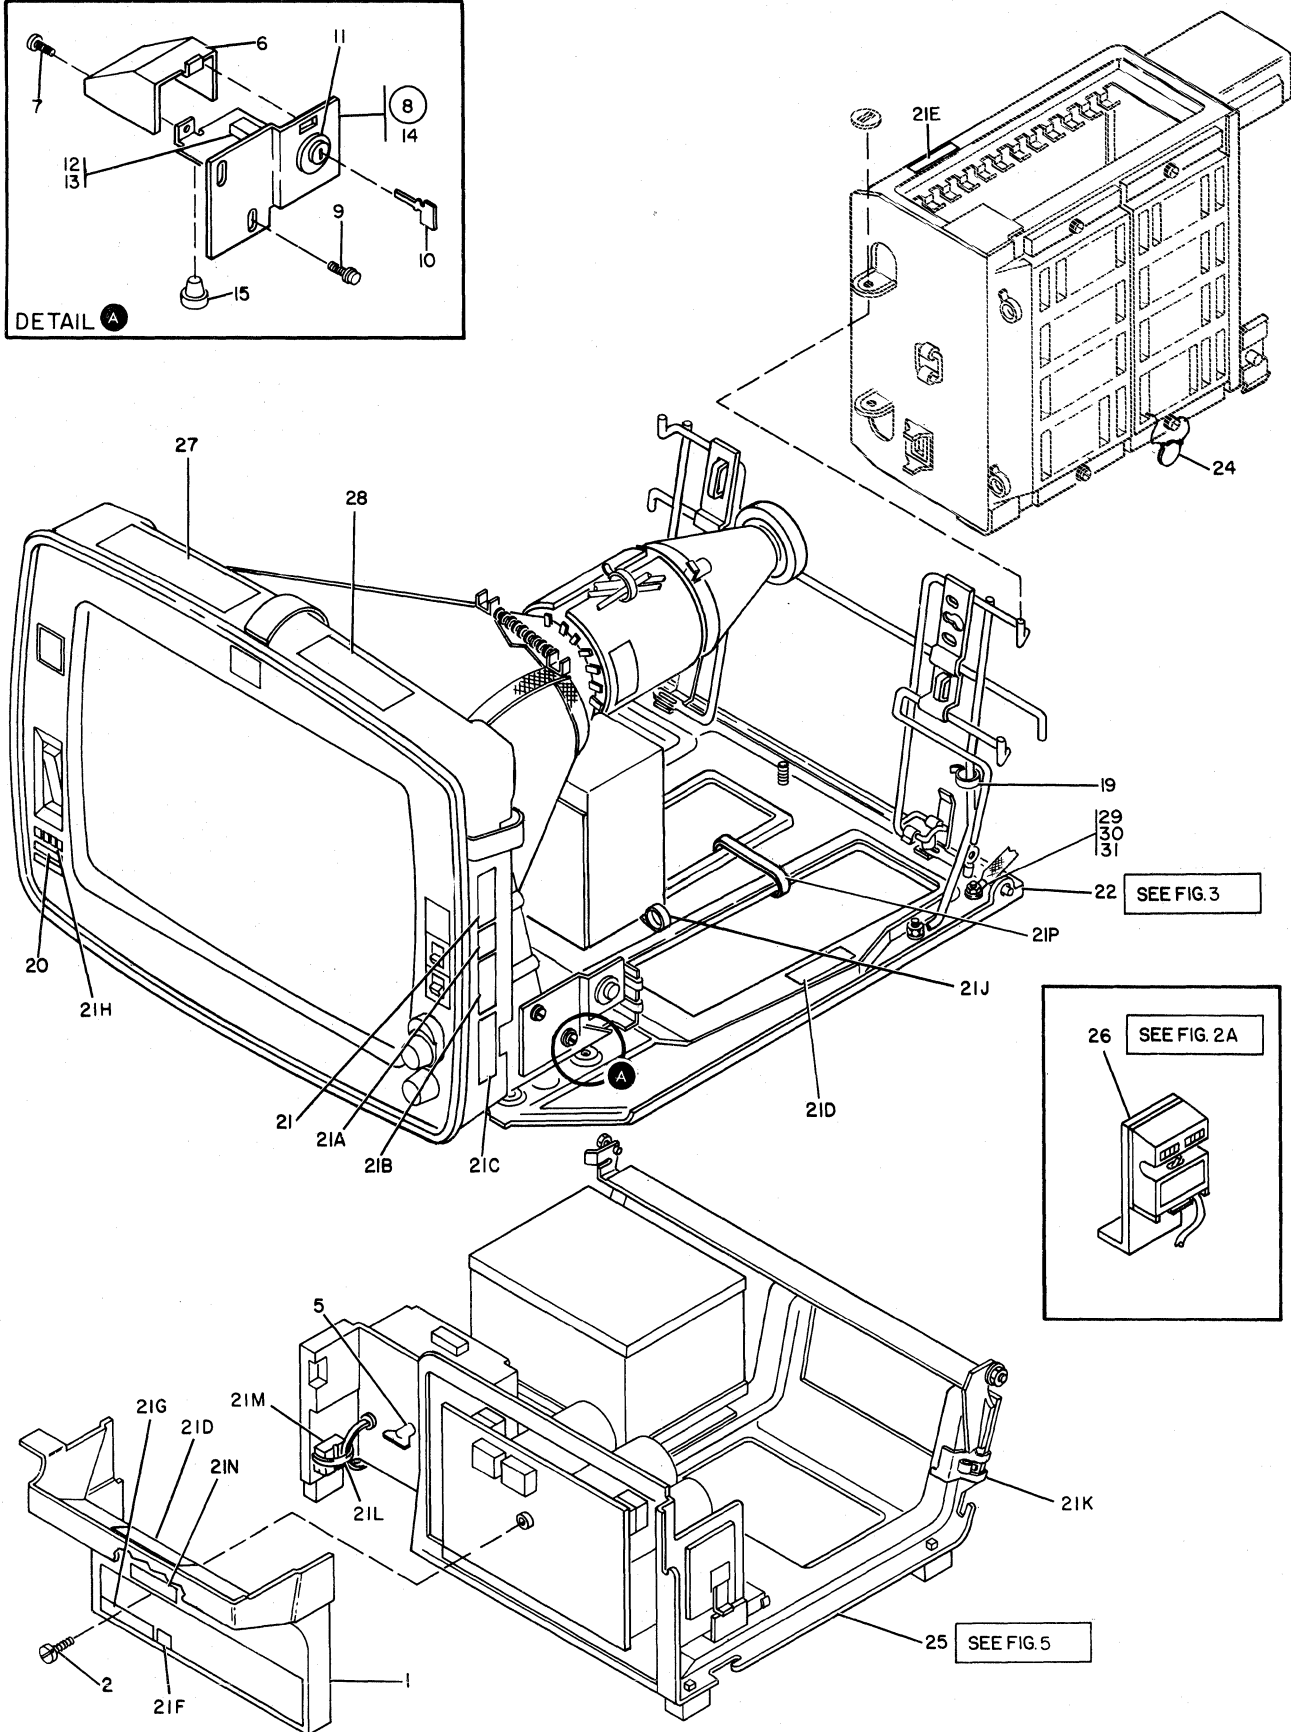

FIGURE 2. DISPLAY FINAL ASSEMBLY.