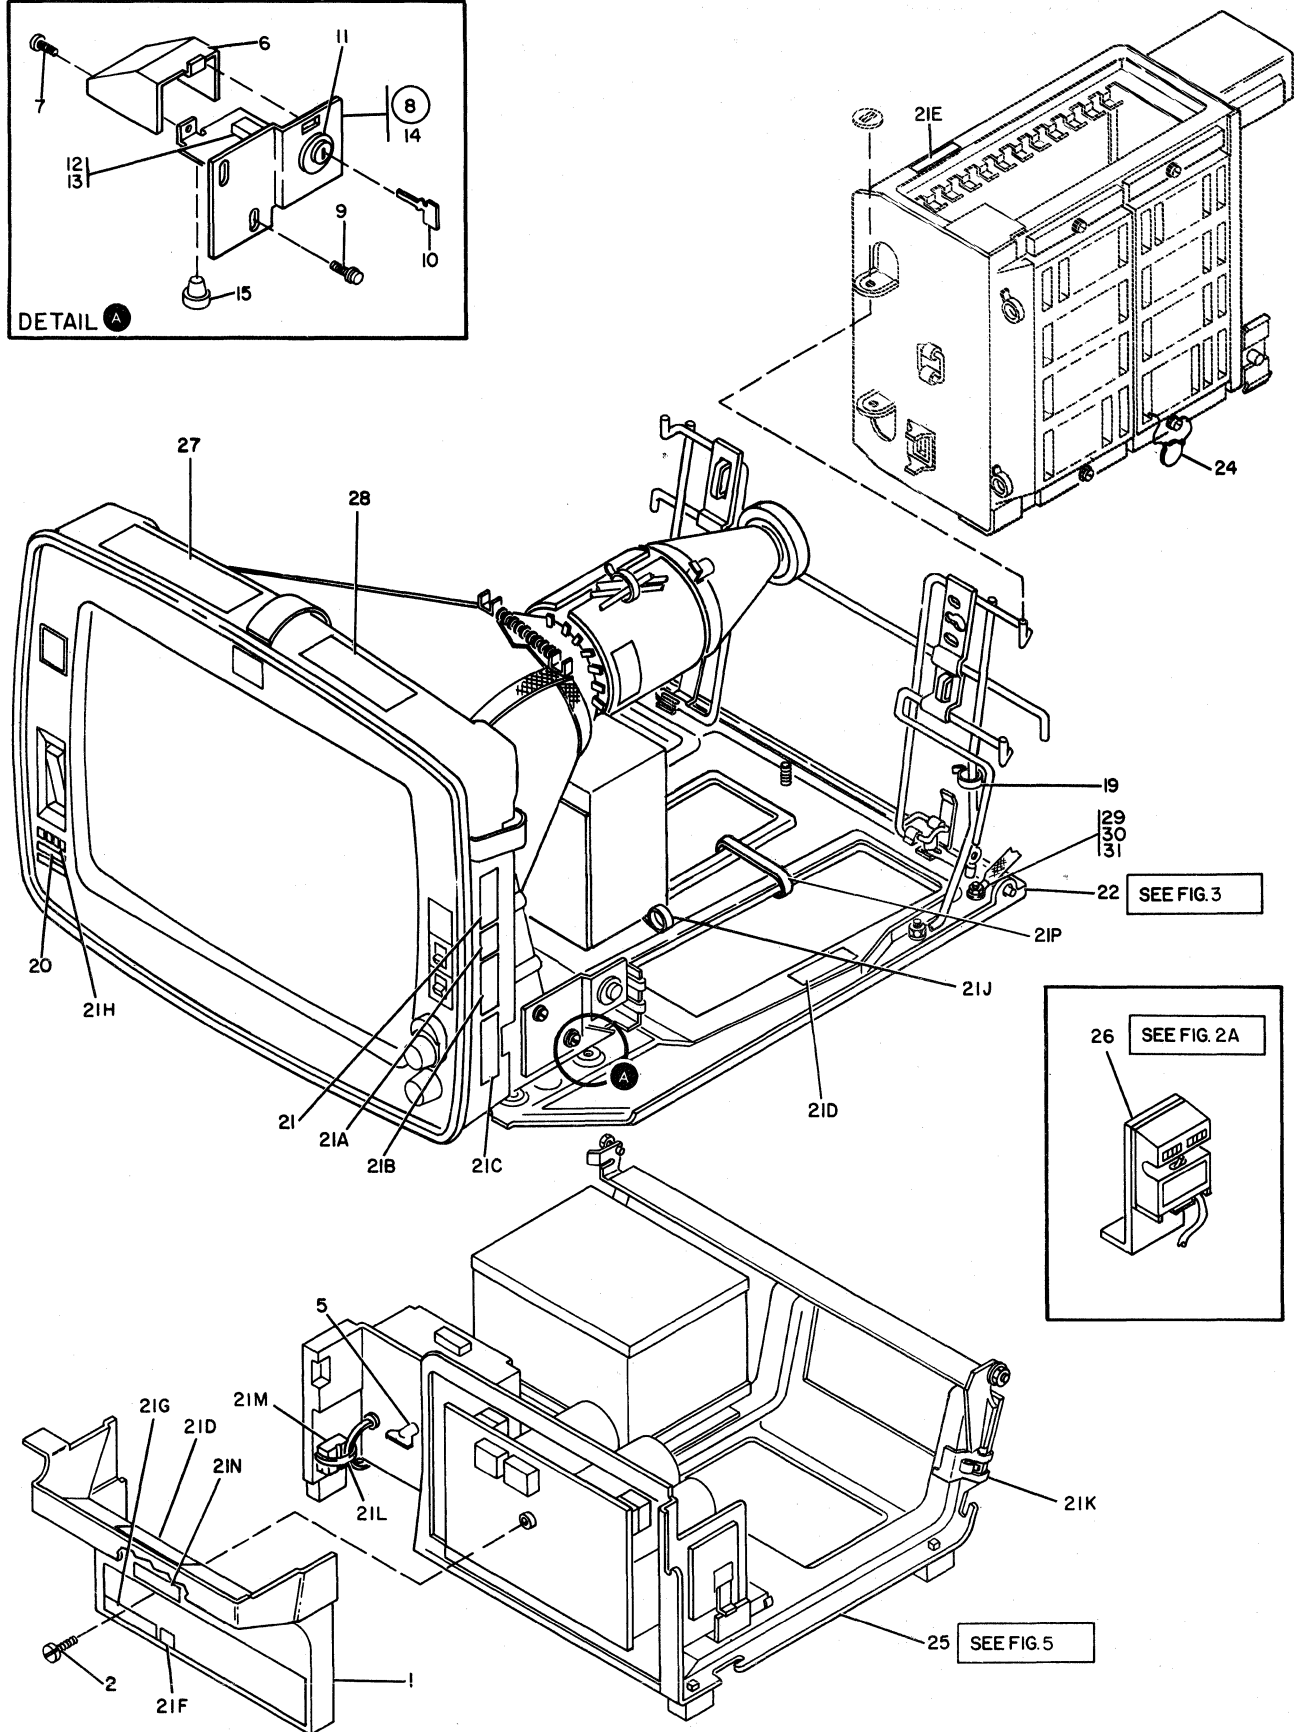

FIGURE 2. DISPLAY FINAL ASSEMBLY.