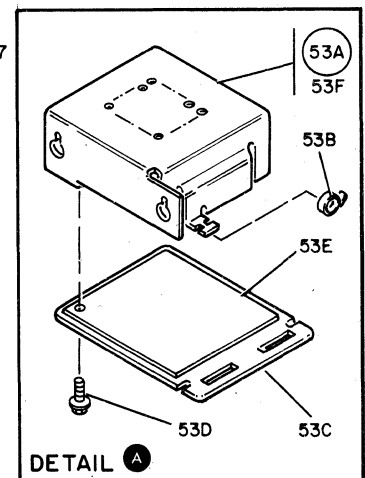

ATT PT

THIS PAGE IS INTENTIONALLY LEFT BLANK

FOR PARTS
NOT SHOWN
SEE FIG. 2

FIGURE 3. UPPER ASSEMBLY. SHEET 1 OF 2. INDEX NOS. 1-50.

LIST 3. UPPER ASSEMBLY.

FIGURE- INDEX NUMBER	PART NUMBER	UNITS PER ASM.	DESCRIPTION			
			1	2	3	4
3 -	1743190 NP		UPPER ASSEMBLY FOR NEXT HIGHER ASM, SEE FIGURE 2-22			
- 1	1743784	1	. PAD ASM, GUN			
- 1A	1743782	1	. PAD ASM, YOKE			
- 1B	1743041	1	. SOCKET ASM, CRT			
- 2	5420242	1	. TY-MINIATURE			
- 2A	1743054	1	. SHIELD, JUMPER			
- 3	2577758	1	. SHIELD, GUN			
- 4	1743160	1	. YOKE ASSEMBLY			
- 5	2565115	1	. NUT			
- 5A	1743163	1	. . LABEL, 18000V			
- 6	2565139	1	. . CLAMP			
- 7	5474780	1	. . SCREW			
- 8	257188	1	. . NUT, PLAIN, HEX- 8-32 X 11/32 FL 1			
- 9	2565068	1	. . SHIELD ASM			
- 10	1743162	2	. . CLIP, GROUND			
- 11	1743161	1	. . MAGNET ASM, CENTERING			
- 11A	1743054	1	. . SHIELD, JUMPER			
- 12	1743090	1	. . YOKE (SUPPLIED WITH CABLE)			
- 13	2564937	1	. HARNESS, CRT GROUNDING			
- 14	2565265	4	. NUT			
- 15	2564935	1	. . SPRING SUPPLIED WITH ITEM 13			
- 17	1655349	1	. TUBE, CATHODE			
- 18	1743525	1	. CARD ASSEMBLY			
- 19	1743193	1	. SCREW			
- 20	1207473	1	. SPRING			
- 22	1743178	1	. SWITCH ASM, POWER (SUPPLIED WITH CABLE)			
- 23	1471028	4	. . SOCKET			
- 24	1743191	1	. . CONNECTOR			
- 25	1655372	1	. . SWITCH, POWER			
- 26	2114044	1	. CLIP, CABLE			
- 27	2114043	1	. CRADLE, CABLE			
- 28	1743192	1	. SCREW			
- 29	1743187	1	. RETAINER, CABLE			
- 30	1743192	1	. SCREW			
- 31	1743175	1	. KNOB			
- 32	1743176	1	. KNOB			
- 33	1743174	2	. CLIP			
- 34	1743403	AR	. KNOB USED WITH AUDIBLE ALARM FEATURE ONLY			
- 34A	1743195	AR	. SPACER USED W/O AUDIBLE ALARM FEATURE			
- 35	1743199	1	. CONTROL ASM, BRIGHT/CONTRAST/ALARM			
- 35	8115131	1	. CONTROL ASM, BRIGHT/CONTRAST/ALARM-SUB FOR WT/EMEA COUNTRIES ONLY			
- 36	1743164	2	. . CLIP			
- 37	1743197	1	. . CONTROL, BRIGHT/CONTRAST			
- 38	1743541	1	. INSERT			
- 39	1655357	1	. SWITCH			
- 40	1743574	AR	. BLANK			
- 40	1743535	AR	. INSERT, AA-A (NOT SUPPLIED ON JAPAN UNITS)			
- 41	1655357	AR	. SWITCH			
- 42	1743574	1	. BLANK			
- 43	1743577	1	. INSERT			
- 44	1743194	1	. NAMEPLATE			
- 45	2565274	3	. SPRING, COVER			
- 46	1743172	1	. BEZEL, MASK			
- 47	2181011	2	. SCREW, SELF-TAPPING- 6-32 X 0.500 LG			
- 47A	1743114	1	. SPRING			
- 47B	5711266	1	. SCREW			
- 47C	1743171	1	. BEZEL AND MASK ASM.			
- 48	2565180	1	. . BEZEL			
- 49	736992	4	. BOLT, CARRIAGE- 0.250-20 X 0.50 LG			
- 50	2565265	4	. NUT			