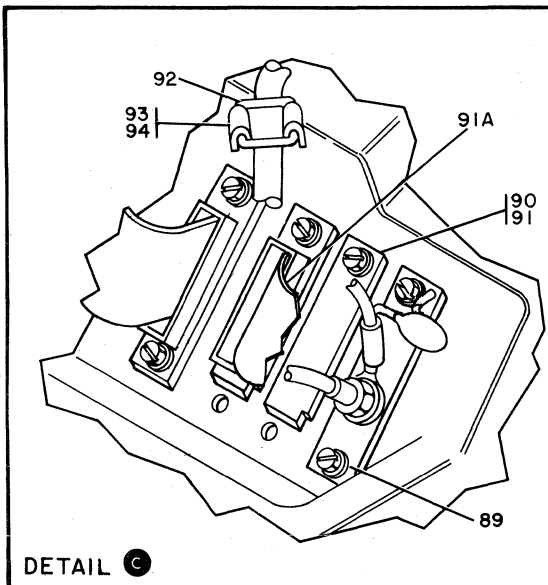

ATT PT

THIS PAGE IS INTENTIONALLY LEFT BLANK

FOR PARTS
NOT SHOWN
SEE FIG. 2

FIGURE 3. UPPER ASSEMBLY. SHEET 1 OF 2. INDEX NOS. 1-50.

LIST 3. UPPER ASSEMBLY.

FIGURE- INDEX NUMBER	PART NUMBER	UNITS PER ASM.	DESCRIPTION			
			1	2	3	4
3 -	1743190 NP		UPPER ASSEMBLY FOR NEXT HIGHER ASM, SEE FIGURE 2-22			
- 1	1743784	1	. PAD ASM, GUN			
- 1A	1743782	1	. PAD ASM, YOKE			
- 1B	1743041	1	. SOCKET ASM, CRT			
- 2	5420242	1	. TY-MINIATURE			
- 2A	1743054	1	. SHIELD, JUMPER			
- 3	2577758	1	. SHIELD, GUN			
- 4	1743160	1	. YOKE ASSEMBLY			
- 5	2565115	1	. NUT			
- 5A	1743163	1	. . LABEL, 18000V			
- 6	2565139	1	. . CLAMP			
- 7	5474780	1	. . SCREW			
- 8	257188	1	. . NUT, PLAIN, HEX- 8-32 X 11/32 FL 1			
- 9	2565068	1	. . SHIELD ASM			
- 10	1743162	2	. . CLIP, GROUND			
- 11	1743161	1	. . MAGNET ASM, CENTERING			
- 11A	1743054	1	. . SHIELD, JUMPER			
- 12	1743090	1	. . YOKE (SUPPLIED WITH CABLE)			
- 13	2564937	1	. HARNESS, CRT GROUNDING			
- 14	2565265	4	. NUT			
- 15	2564935	1	. . SPRING SUPPLIED WITH ITEM 13			
- 17	1655349	1	. TUBE, CATHODE			
- 18	1743525	1	. CARD ASSEMBLY			
- 19	1743193	1	. SCREW			
- 20	1207473	1	. SPRING			
- 22	1743178	1	. SWITCH ASM, POWER (SUPPLIED WITH CABLE)			
- 23	1471028	4	. . SOCKET			
- 24	1743191	1	. . CONNECTOR			
- 25	1655372	1	. . SWITCH, POWER			
- 26	2114044	1	. CLIP, CABLE			
- 27	2114043	1	. CRADLE, CABLE			
- 28	1743192	1	. SCREW			
- 29	1743187	1	. RETAINER, CABLE			
- 30	1743192	1	. SCREW			
- 31	1743175	1	. KNOB			
- 32	1743176	1	. KNOB			
- 33	1743174	2	. CLIP			
- 34	1743403	AR	. KNOB USED WITH AUDIBLE ALARM FEATURE ONLY			
- 34A	1743195	AR	. SPACER USED W/O AUDIBLE ALARM FEATURE			
- 35	1743199	1	. CONTROL ASM, BRIGHT/CONTRAST/ALARM			
- 35	8115131	1	. CONTROL ASM, BRIGHT/CONTRAST/ALARM-SUB FOR WT/EMEA COUNTRIES ONLY			
- 36	1743164	2	. . CLIP			
- 37	1743197	1	. . CONTROL, BRIGHT/CONTRAST			
- 38	1743541	1	. INSERT			
- 39	1655357	1	. SWITCH			
- 40	1743574	AR	. BLANK			
- 40	1743535	AR	. INSERT, AA-A (NOT SUPPLIED ON JAPAN UNITS)			
- 41	1655357	AR	. SWITCH			
- 42	1743574	1	. BLANK			
- 43	1743577	1	. INSERT			
- 44	1743194	1	. NAMEPLATE			
- 45	2565274	3	. SPRING, COVER			
- 46	1743172	1	. BEZEL, MASK			
- 47	2181011	2	. SCREW, SELF-TAPPING- 6-32 X 0.500 LG			
- 47A	1743114	1	. SPRING			
- 47B	5711266	1	. SCREW			
- 47C	1743171	1	. BEZEL AND MASK ASM.			
- 48	2565180	1	. . BEZEL			
- 49	736992	4	. BOLT, CARRIAGE- 0.250-20 X 0.50 LG			
- 50	2565265	4	. NUT			