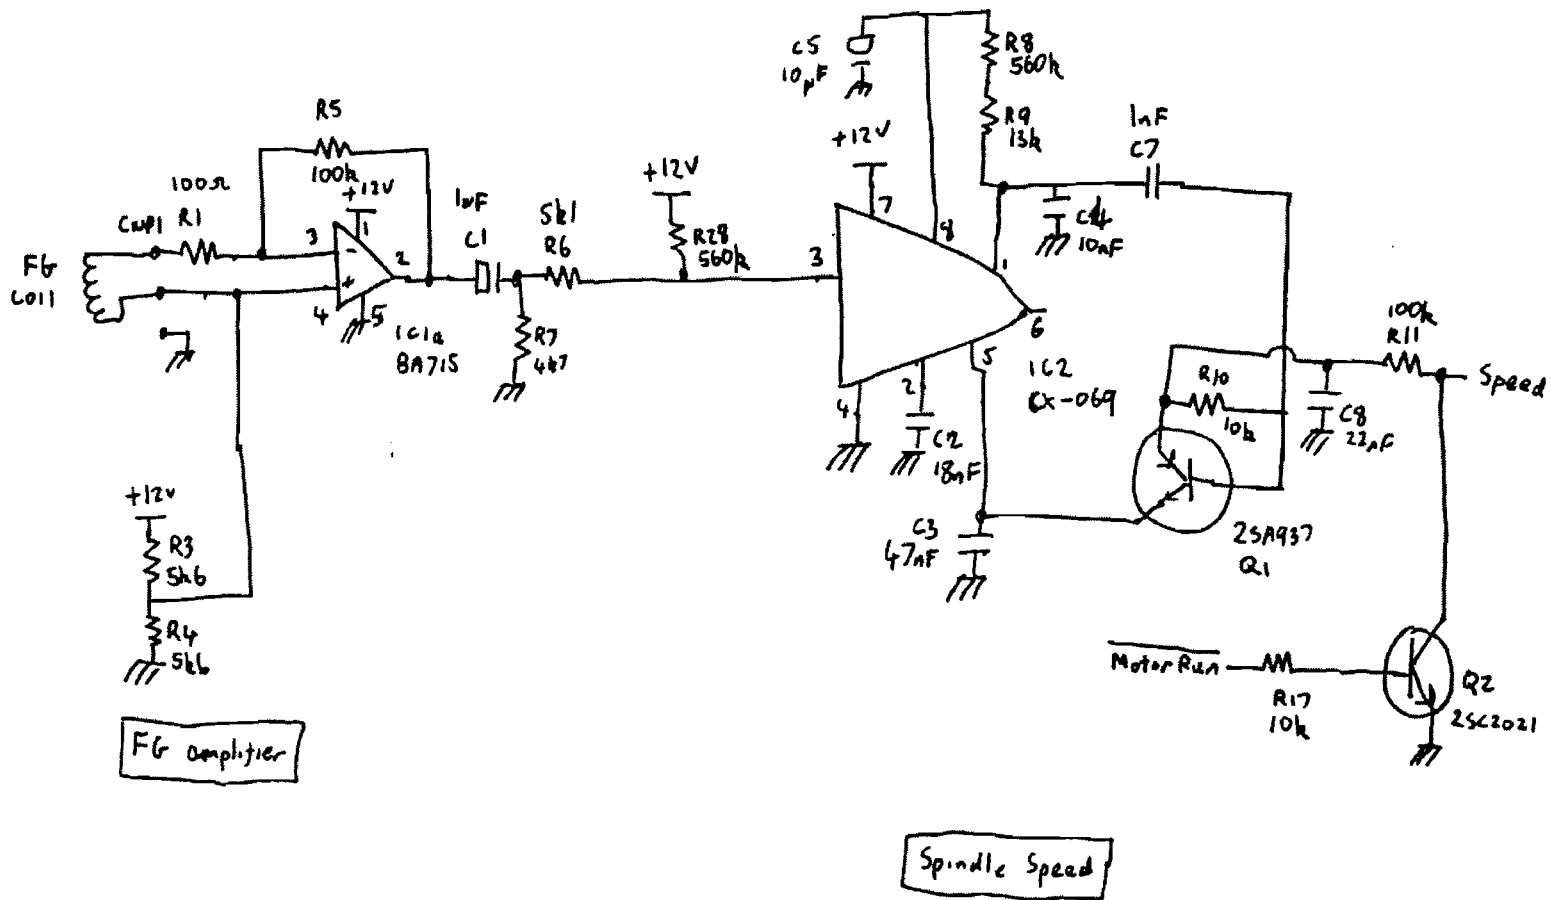

Sony Floppy Drive Spindle Motor Sheet ①