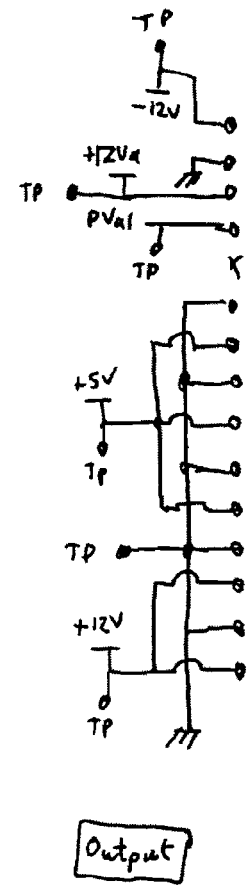

ETX-390D8M
HP 9133 PSU Sheet (4)