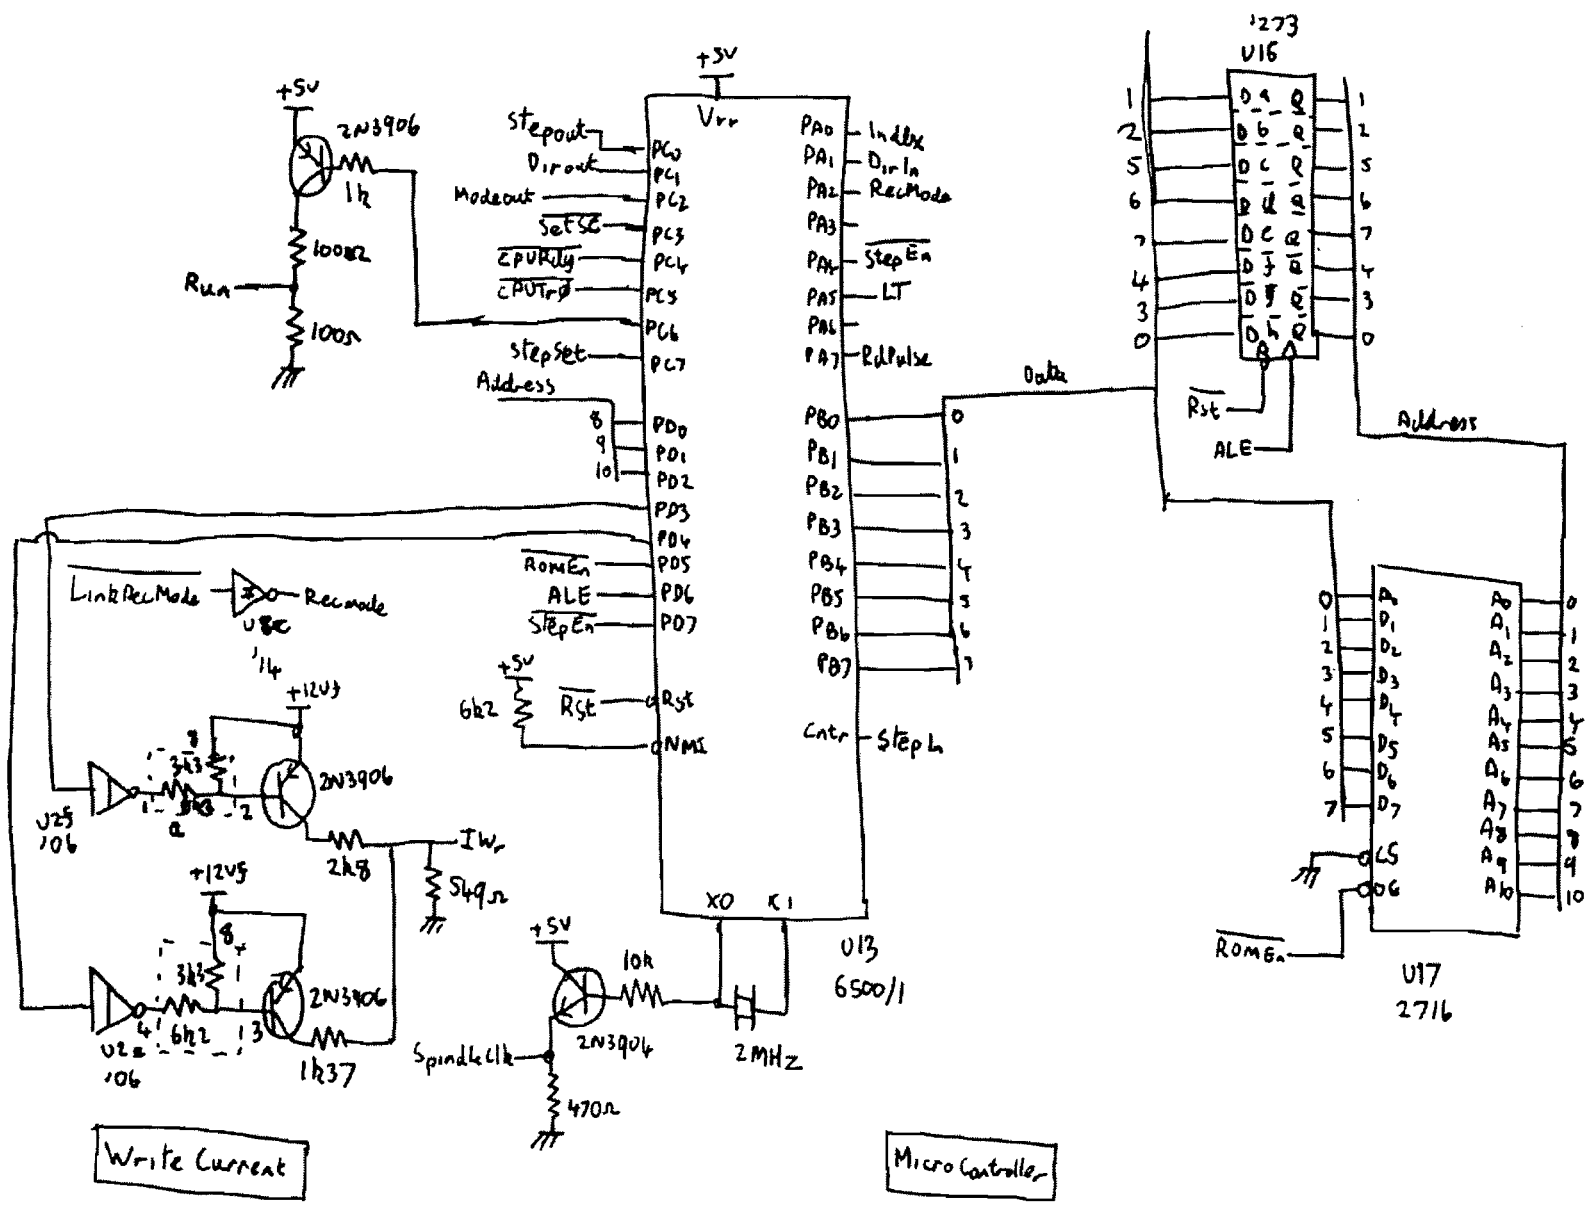

clock

CPU

Address Decoder

Memory

HP-IB Port

MP9133 Controller slot (4)

Interrupts

DMA RAM

DMA Address

DMA Address Control

DMA RAM Control

Floppy Disk Controller

HP9133 controller slot ⑧

Hard Disk Write

Mains Input

ETX-39008M

HP9133 Power cable

ST 225 ICs

Write Current

Micro Controller

Head switch

Sony Floppy Drive Logic Board FC9 Sheet ①

Sony Floppy Drive Logic Board FC9 Slat ②

Sony Floppy Drive Logic Board FC9 Sheet (3)

Write

- ◀ Erase
 - ◀ R/WA
 - ◀ R/WB
 - ⏏ H_{d0}
 - ◀ H_{d1}
- CN106
(Head)

Erase

Head Switch

Power Ok

Read

Sony Floppy Drive Logic Board FC16 Sheet ①

Interface Output