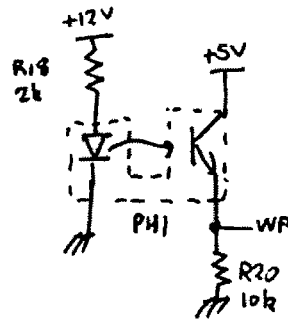

HP9133 Power cable

ST 225 ICs

Write Current

Micro Controller

Head switch

Sony Floppy Drive Logic Board FC9 Sheet ①

Sony Floppy Drive Logic Board FC9 Slat ②

Sony Floppy Drive Logic Board FC9 Sheet (3)

Write

- ◀ Erase
 - ◀ R/WA
 - ◀ R/WB
 - ⏏ H_{d0}
 - ◀ H_{d1}
- CN106
(Head)

Erase

Head Switch

Power Ok

Read

Sony Floppy Drive Logic Board FC16 Sheet ①

Interface Output

Stepper Driver

Soag Floppy Drive Logic Board FC16 sheet ③

Sony Floppy Drive Logic Board FC16 Sheet (4)

Sensors

Sony Floppy Drive Spindle Motor Sheet ①

Sony Floppy Drive Spindle Motor sheet(2)

Sony Floppy Drive Spindle Motor sheet ③