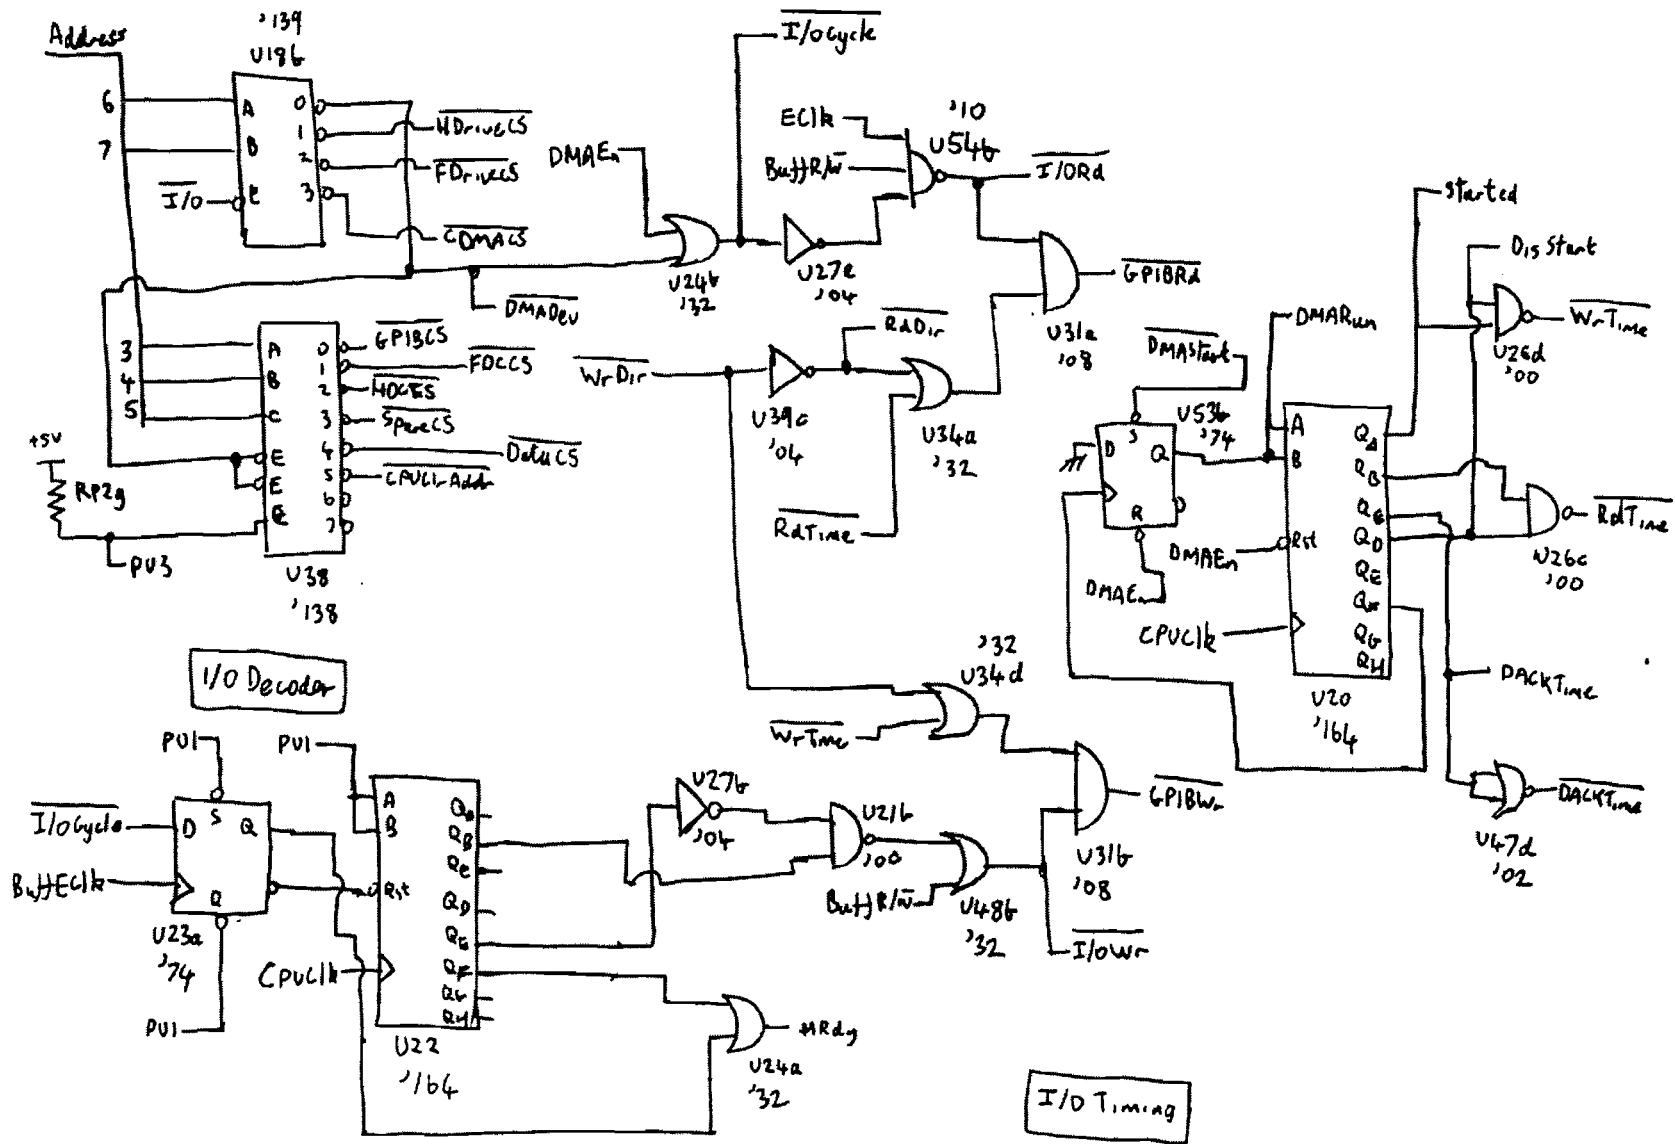

clock

CPU

Address Decoder

Memory

HP-IB Port

MP9133 Controller slot (4)

Interrupts

DMA RAM

DMA Address

DMA Address Control

DMA RAM Control

Floppy Disk Controller

HP9133 controller slot ⑧

Hard Disk Write

Mains Input

ETX-39008M

HP9133 Power cable

ST 225 ICs

Write Current

Micro Controller

Head switch

Sony Floppy Drive Logic Board FC9 Sheet ①

Sony Floppy Drive Logic Board FC9 Slat ②

Sony Floppy Drive Logic Board FC9 Sheet (3)

Write

- ◀ Erase
 - ◀ R/WA
 - ◀ R/WB
 - ⏏ H_{d0}
 - ◀ H_{d1}
- CN106
(Head)

Erase

Head Switch

Power Ok

Read

Sony Floppy Drive Logic Board FC16 Sheet ①

Interface Output