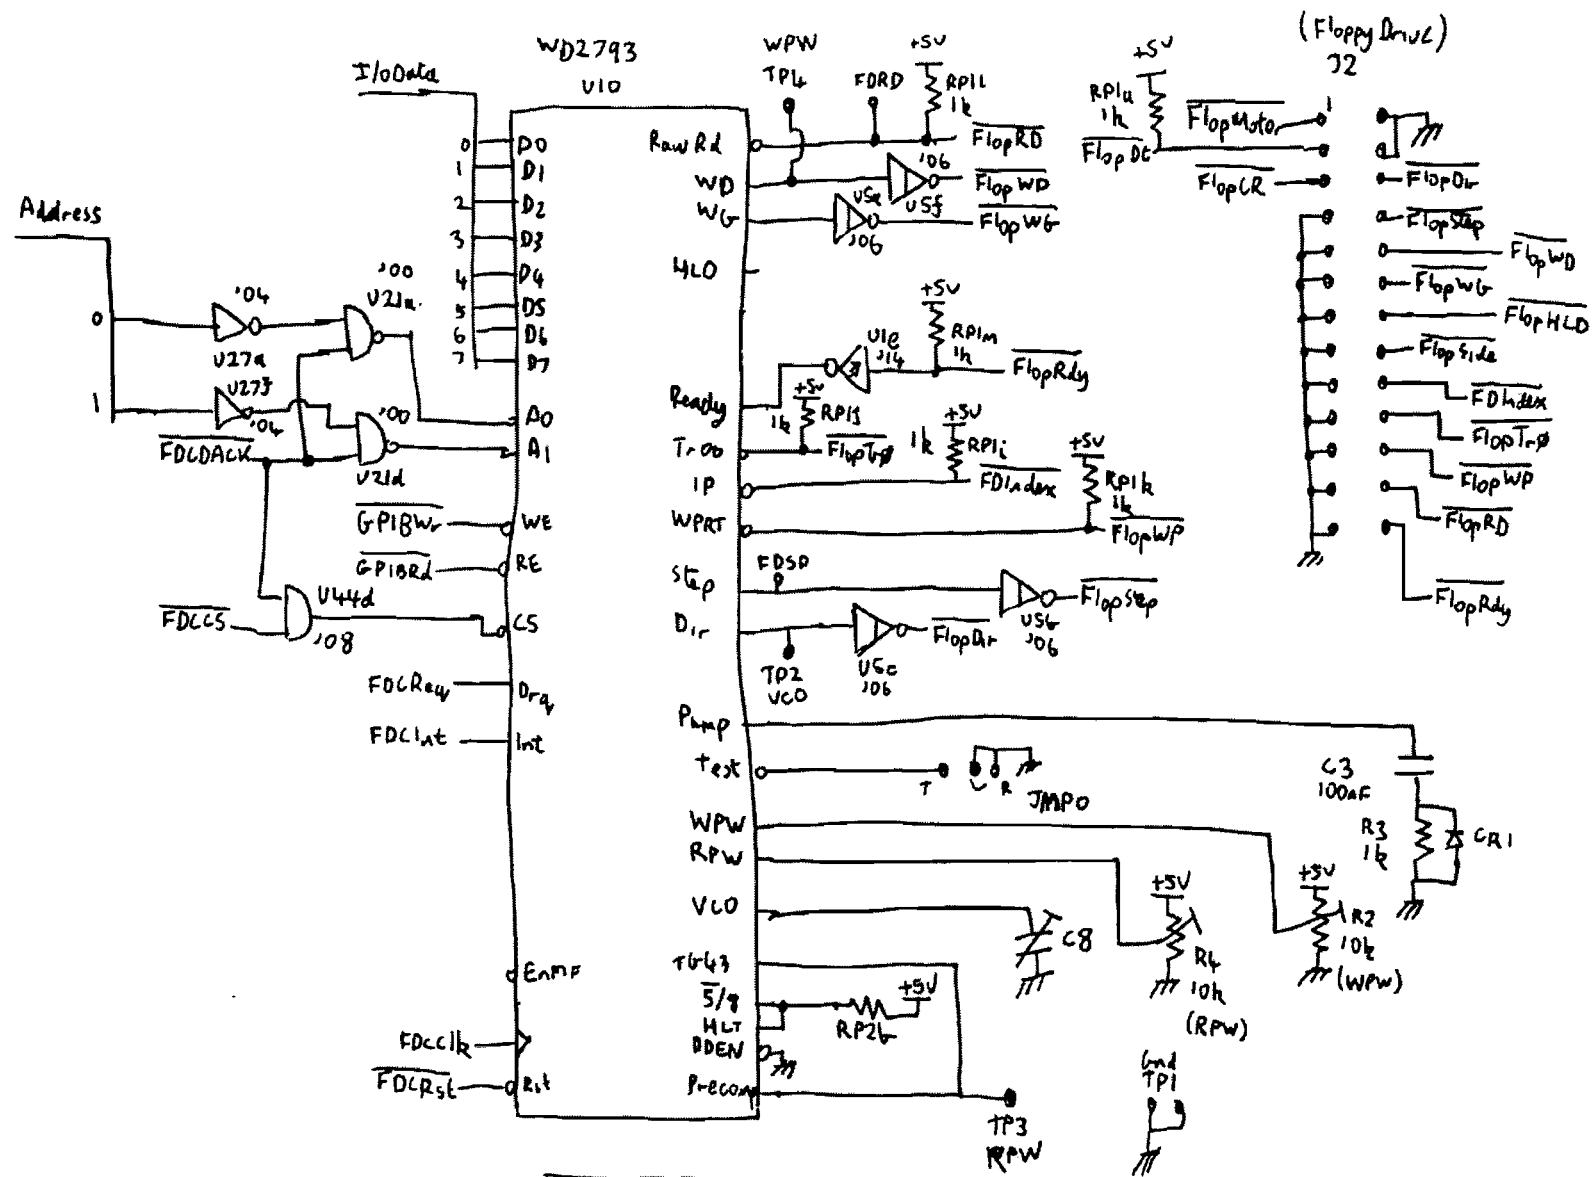

clock

CPU

Address Decoder

Memory

HP-IB Port

MP9133 Controller slot (4)

Interrupts

DMA RAM

DMA Address

DMA Address Control

DMA RAM Control

Floppy Disk Controller

HP9133 controller slot ⑧

Hard Disk Write

Mains Input

ETX-39008M

HP9133 Power cable

ST 225 ICs

Write Current

Micro Controller

Head switch

Sony Floppy Drive Logic Board FC9 Sheet ①

Sony Floppy Drive Logic Board FC9 Slat ②

Sony Floppy Drive Logic Board FC9 Sheet (3)

Write

- ◀ Erase
 - ◀ R/WA
 - ◀ R/WB
 - ⏏ H_{d0}
 - ◀ H_{d1}
- CN106
(Head)

Erase

Head Switch

Power Ok

Read

Sony Floppy Drive Logic Board FC16 Sheet ①

Interface Output