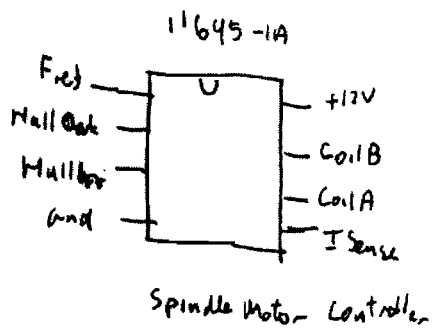

DMA Address

DMA Address Control

DMA RAM Control

Floppy Disk Controller

HP9133 controller slot ⑧

Hard Disk Write

Mains Input

ETX-39008M

HP9133 PSU sheet ①

ETX-390D8M

MP9133 PSU sheet(2)

Chopper Transformer

DC output

ETX-340 D8M

HP9133 PSU sheet (3)

ETX-390D8M
HP 9133 PSU Sheet (4)

HP9133 Power cable

ST 225 ICs

Write Current

Micro Controller

Head switch

Sony Floppy Drive Logic Board FC9 Sheet ①

Sony Floppy Drive Logic Board FC9 Slat ②

Sony Floppy Drive Logic Board FC9 Sheet (3)

Write

- ◀ Erase
 - ◀ R/WA
 - ◀ R/WB
 - ⏏ H_{d0}
 - ◀ H_{d1}
- CN106
(Head)

Erase

Head Switch

Power Ok

Read

Sony Floppy Drive Logic Board FC16 Sheet ①

Interface Output