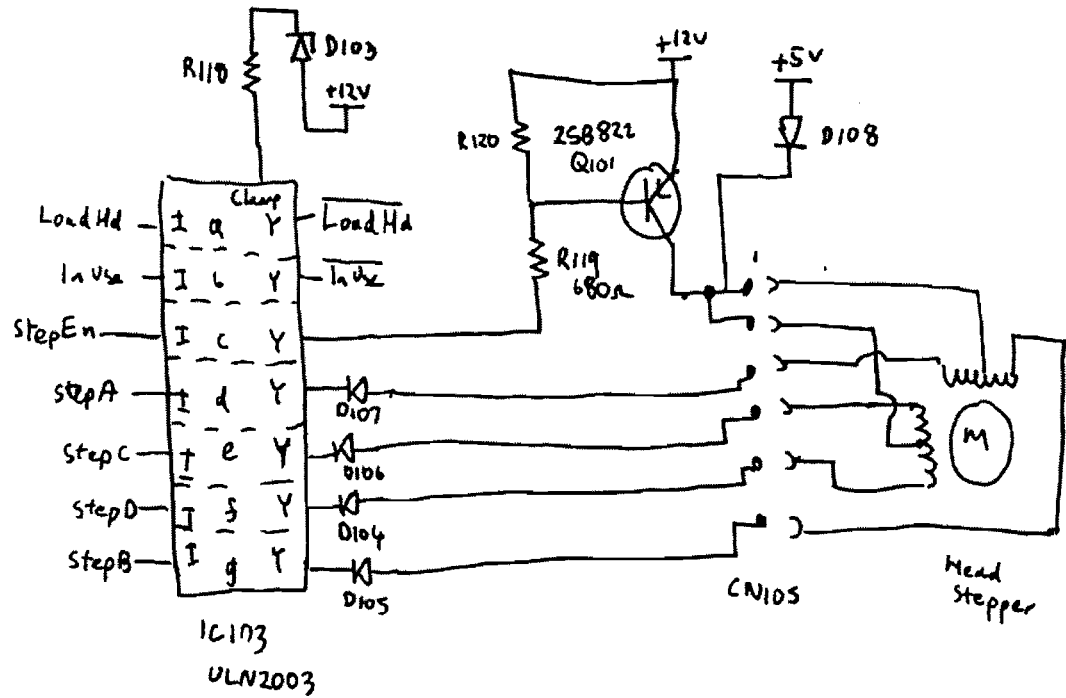

clock

CPU

Address Decoder

Memory

HP-IB Port

MP9133 Controller slot (4)

Interrupts

DMA RAM

HP9133 Power cable

ST 225 ICs

Write Current

Micro Controller

Head switch

Sony Floppy Drive Logic Board FC9 Sheet ①

Sony Floppy Drive Logic Board FC9 Slat ②

Sony Floppy Drive Logic Board FC9 Sheet (3)

Write

- ◀ Erase
 - ◀ R/WA
 - ◀ R/WB
 - ⏏ H_{d0}
 - ◀ H_{d1}
- CN106
(Head)

Erase

Head Switch

Power Ok

Read

Sony Floppy Drive Logic Board FC16 Sheet ①

Interface Output