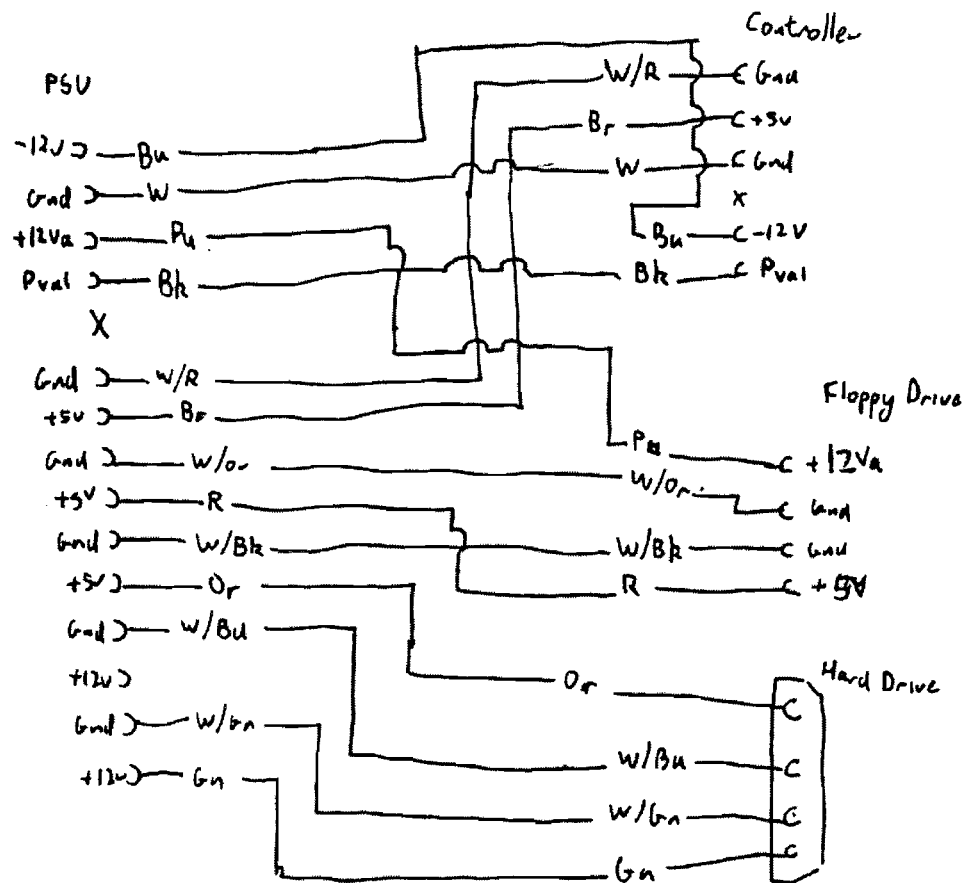

clock

CPU

Address Decoder

Memory

HP-IB Port

MP9133 Controller slot (4)

Interrupts

DMA RAM

DMA Address

DMA Address Control

DMA RAM Control

Floppy Disk Controller

HP9133 controller slot ⑧

Hard Disk Write

Mains Input

ETX-39008M

HP9133 Power cable

ST 225 ICs

Write Current

Micro Controller

Head switch

Sony Floppy Drive Logic Board FC9 Sheet ①

Sony Floppy Drive Logic Board FC9 Slat ②

Sony Floppy Drive Logic Board FC9 Sheet (3)

Write

- ◀ Erase
 - ◀ R/WA
 - ◀ R/WB
 - ⏏ H_{d0}
 - ◀ H_{d1}
- CN106
(Head)

Erase

Head Switch

Power Ok

Read

Sony Floppy Drive Logic Board FC16 Sheet ①

Interface Output