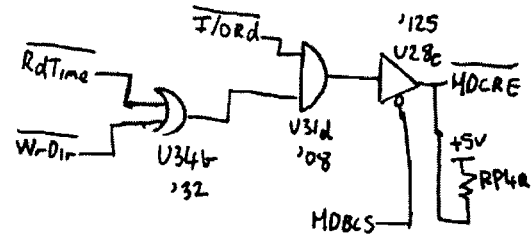

clock

CPU

Address Decoder

Memory

HP-IB Port

MP9133 Controller slot (4)

Interrupts

DMA RAM

DMA Address

DMA Address Control

DMA RAM Control

Floppy Disk Controller

HP9133 controller slot ⑧

Hard Disk Write

Mains Input

ETX-39008M

Write

- ◀ Erase
 - ◀ R/WA
 - ◀ R/WB
 - ⏏ H_{d0}
 - ◀ H_{d1}
- CN106
(Head)

Erase

Head Switch

Power Ok

Read

Sony Floppy Drive Logic Board FC16 Sheet ①

Interface Output