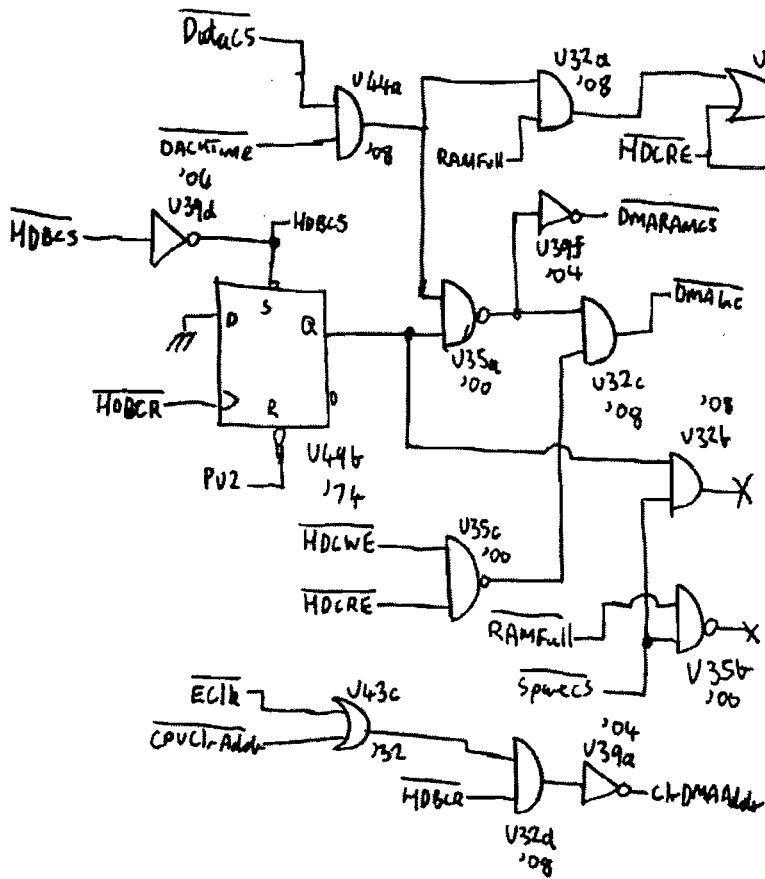

clock

CPU

Address Decoder

Memory

HP-IB Port

MP9133 Controller slot (4)

Interrupts

DMA RAM

DMA Address

DMA Address Control

DMA RAM Control

Floppy Disk Controller

HP9133 controller slot ⑧

Hard Disk Write

Mains Input

ETX-39008M

Write

- ◀ Erase
 - ◀ R/WA
 - ◀ R/WB
 - ⏏ H_{d0}
 - ◀ H_{d1}
- CN106
(Head)

Erase

Head Switch

Power Ok

Read

Sony Floppy Drive Logic Board FC16 Sheet ①

Interface Output