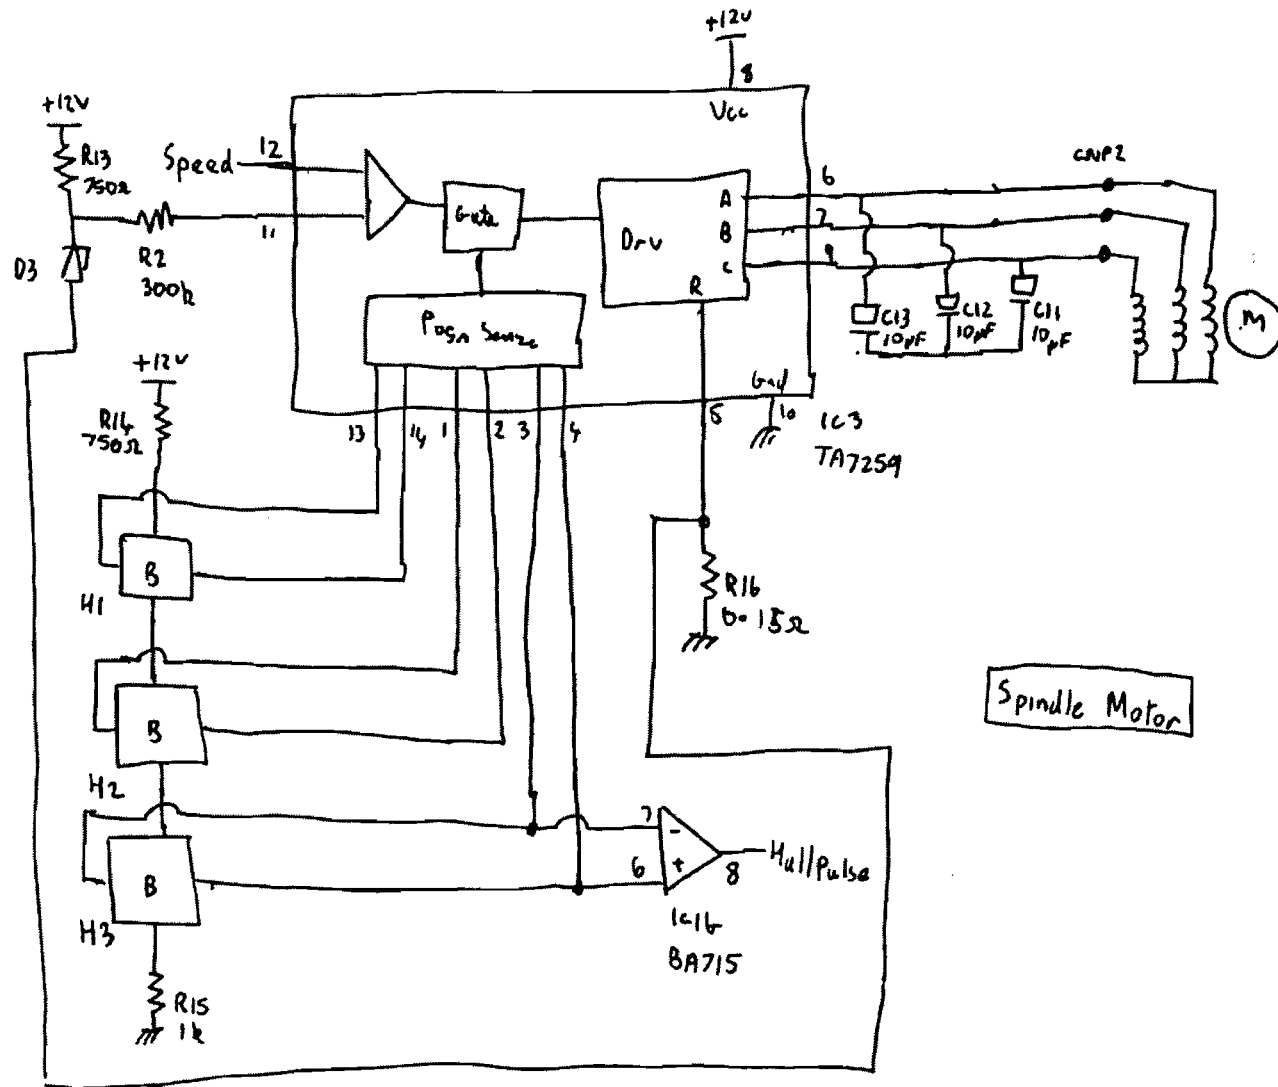

clock

CPU

Address Decoder

Memory

HP-IB Port

MP9133 Controller slot (4)

Interrupts

DMA RAM

Write

- ◀ Erase
 - ◀ R/WA
 - ◀ R/WB
 - ⏏ H_{d0}
 - ◀ H_{d1}
- CN106
(Head)

Erase

Head Switch

Power Ok

Read

Sony Floppy Drive Logic Board FC16 Sheet ①

Interface Output

Stepper Driver

Soag Floppy Drive Logic Board FC16 sheet ③

Sony Floppy Drive Logic Board FC16 Sheet (4)

Sensors

Sony Floppy Drive Spindle Motor Sheet ①

Sony Floppy Drive Spindle Motor sheet(2)

Sony Floppy Drive Spindle Motor sheet ③