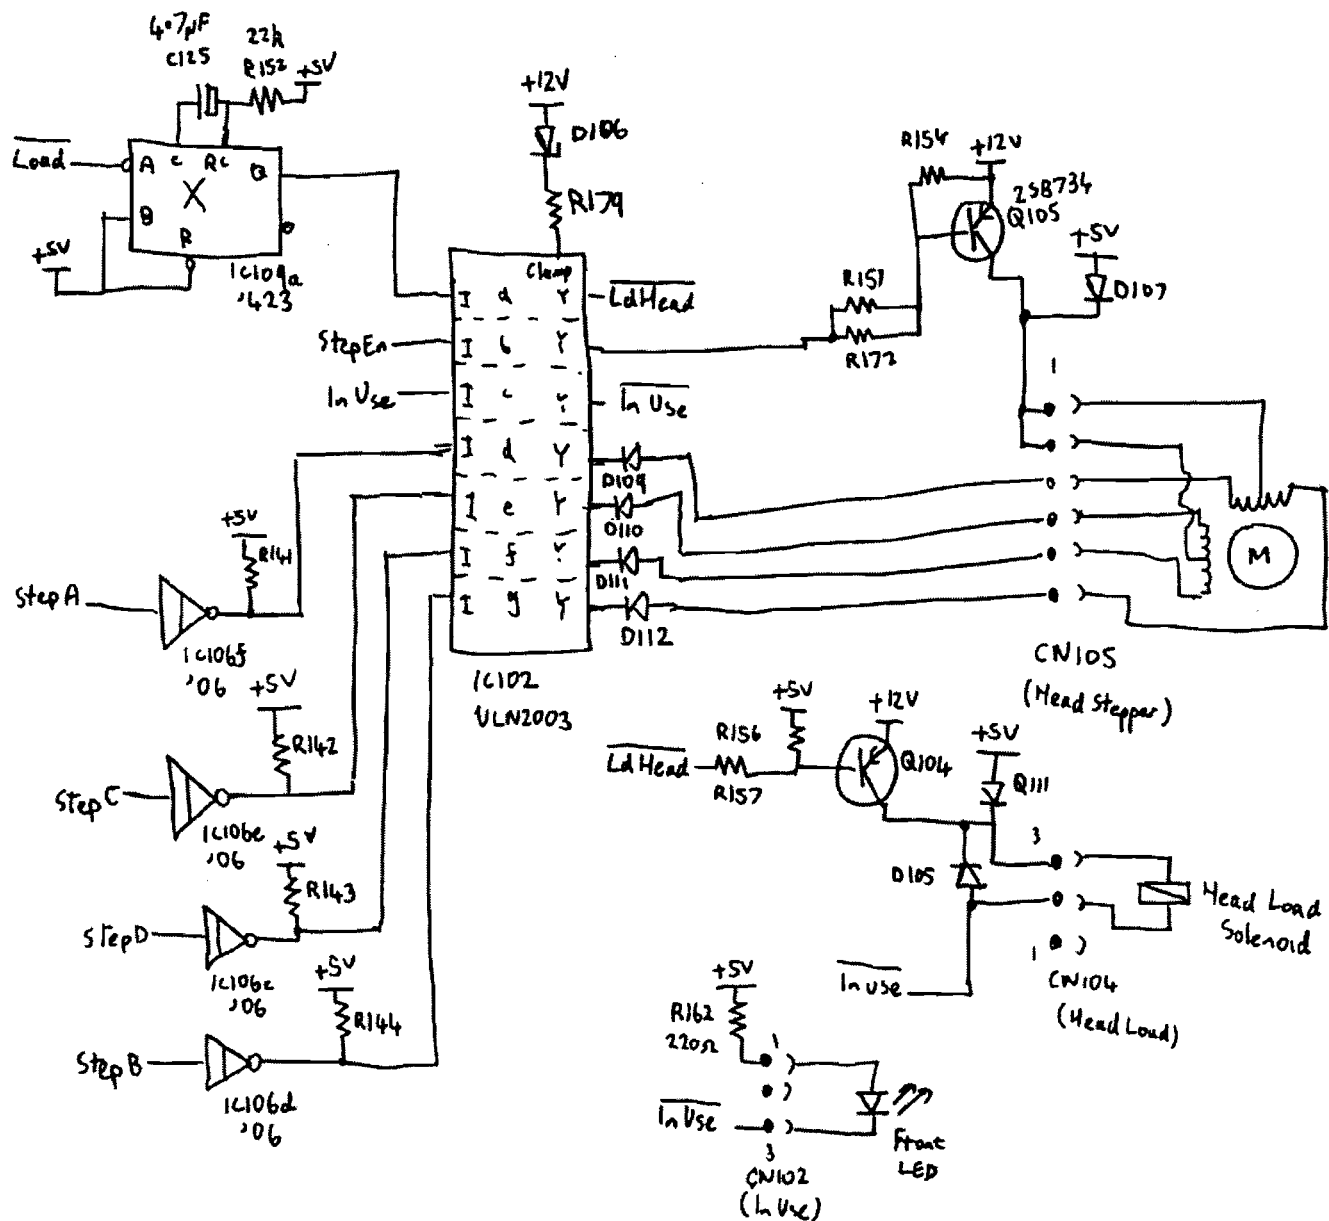

clock

CPU

Address Decoder

Memory

HP-IB Port

MP9133 Controller slot (4)

Interrupts

DMA RAM

DMA Address

DMA Address Control

DMA RAM Control

Floppy Disk Controller

HP9133 controller slot ⑧

Hard Disk Write

Mains Input

ETX-39008M

HP9133 Power cable

ST 225 ICs

Write Current

Micro Controller

Head switch

Sony Floppy Drive Logic Board FC9 Sheet ①

Sony Floppy Drive Logic Board FC9 Slat ②

Sony Floppy Drive Logic Board FC9 Sheet (3)

Write

- ◀ Erase
 - ◀ R/WA
 - ◀ R/WB
 - ⏏ H_{d0}
 - ◀ H_{d1}
- CN106
(Head)

Erase

Head Switch

Power Ok

Read

Sony Floppy Drive Logic Board FC16 Sheet ①

Interface Output