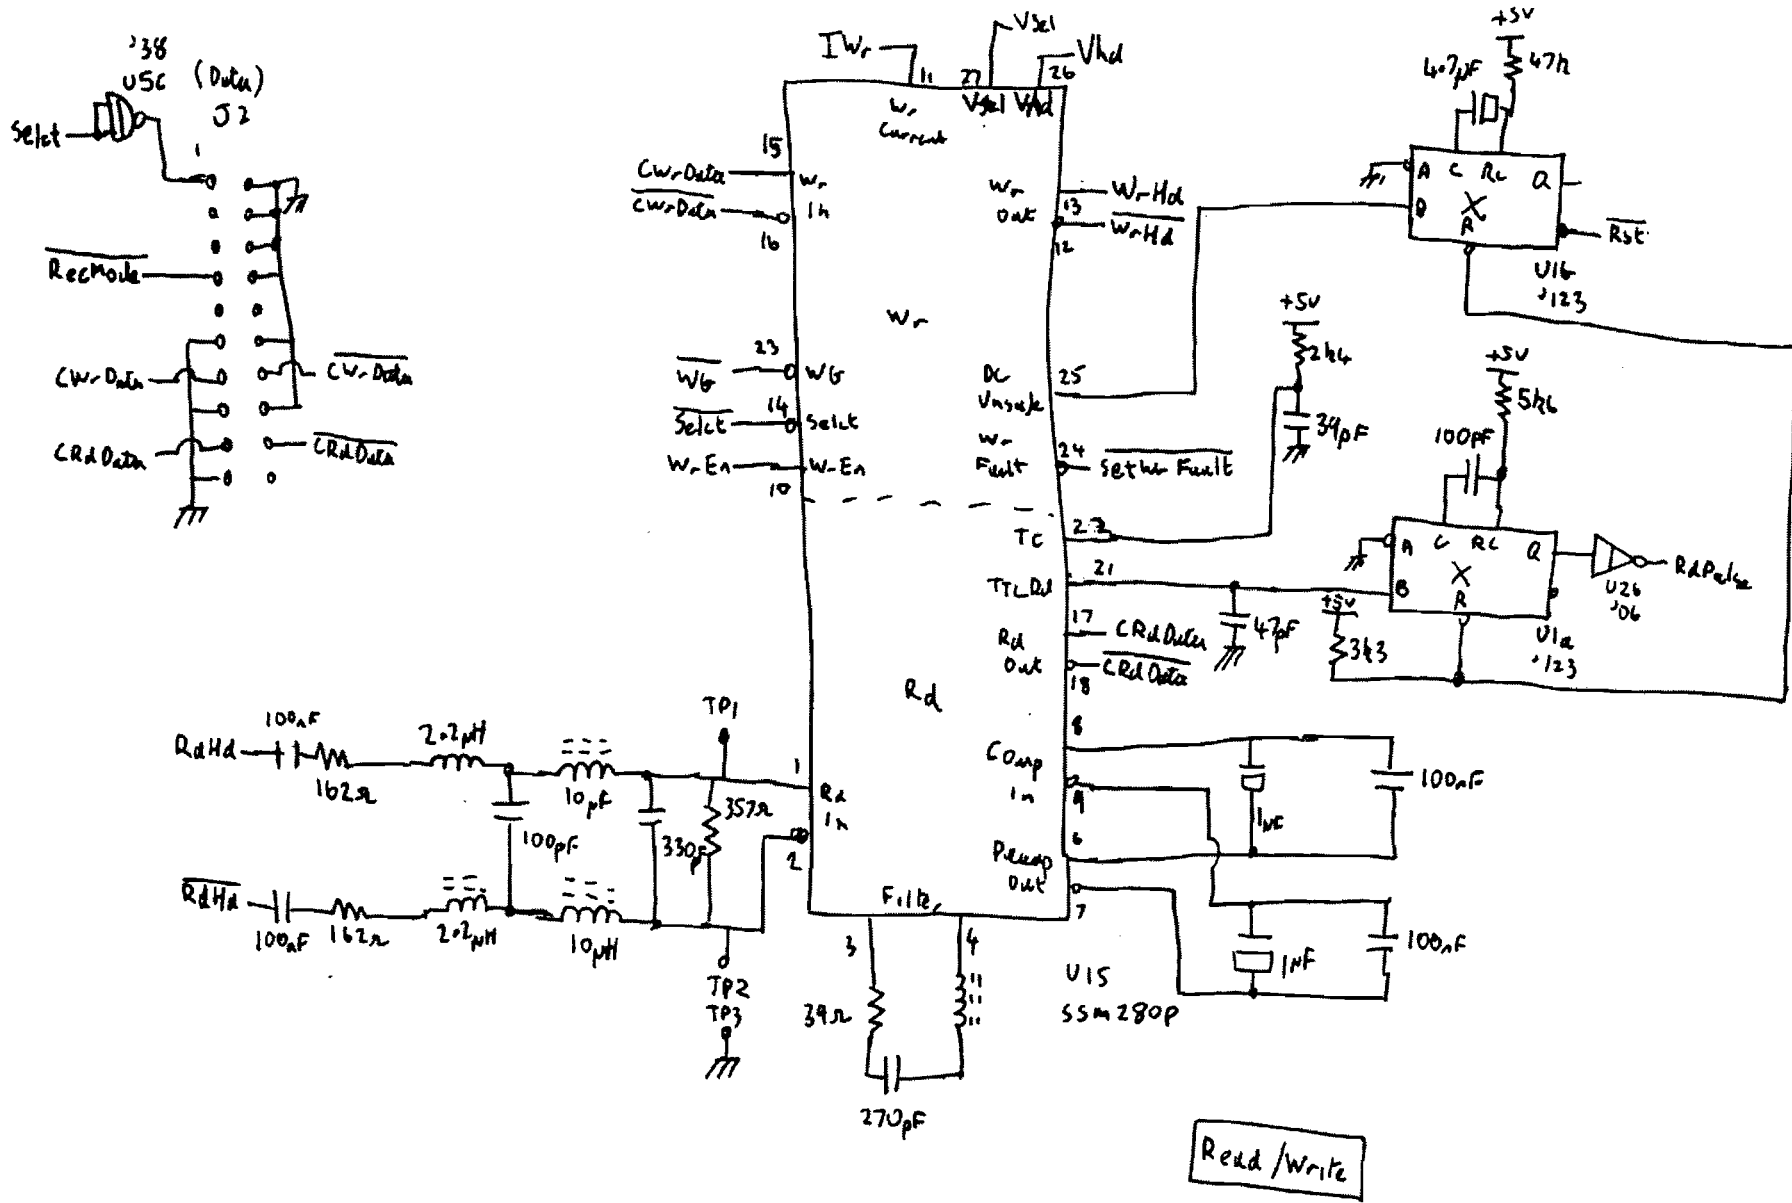

clock

CPU

Address Decoder

Memory

HP-IB Port

MP9133 Controller slot (4)

Interrupts

DMA RAM

DMA Address

DMA Address Control

DMA RAM Control

Floppy Disk Controller

HP9133 controller slot ⑧

Hard Disk Write

Mains Input

ETX-39008M

HP9133 Power cable

ST 225 ICs

Write Current

Micro Controller

Head switch

Sony Floppy Drive Logic Board FC9 Sheet ①

Sony Floppy Drive Logic Board FC9 Slat ②

Sony Floppy Drive Logic Board FC9 Sheet (3)

Write

- ◀ Erase
 - ◀ R/WA
 - ◀ R/WB
 - ⏏ H_{d0}
 - ◀ H_{d1}
- CN106
(Head)

Erase

Head Switch

Power Ok

Read

Sony Floppy Drive Logic Board FC16 Sheet ①

Interface Output