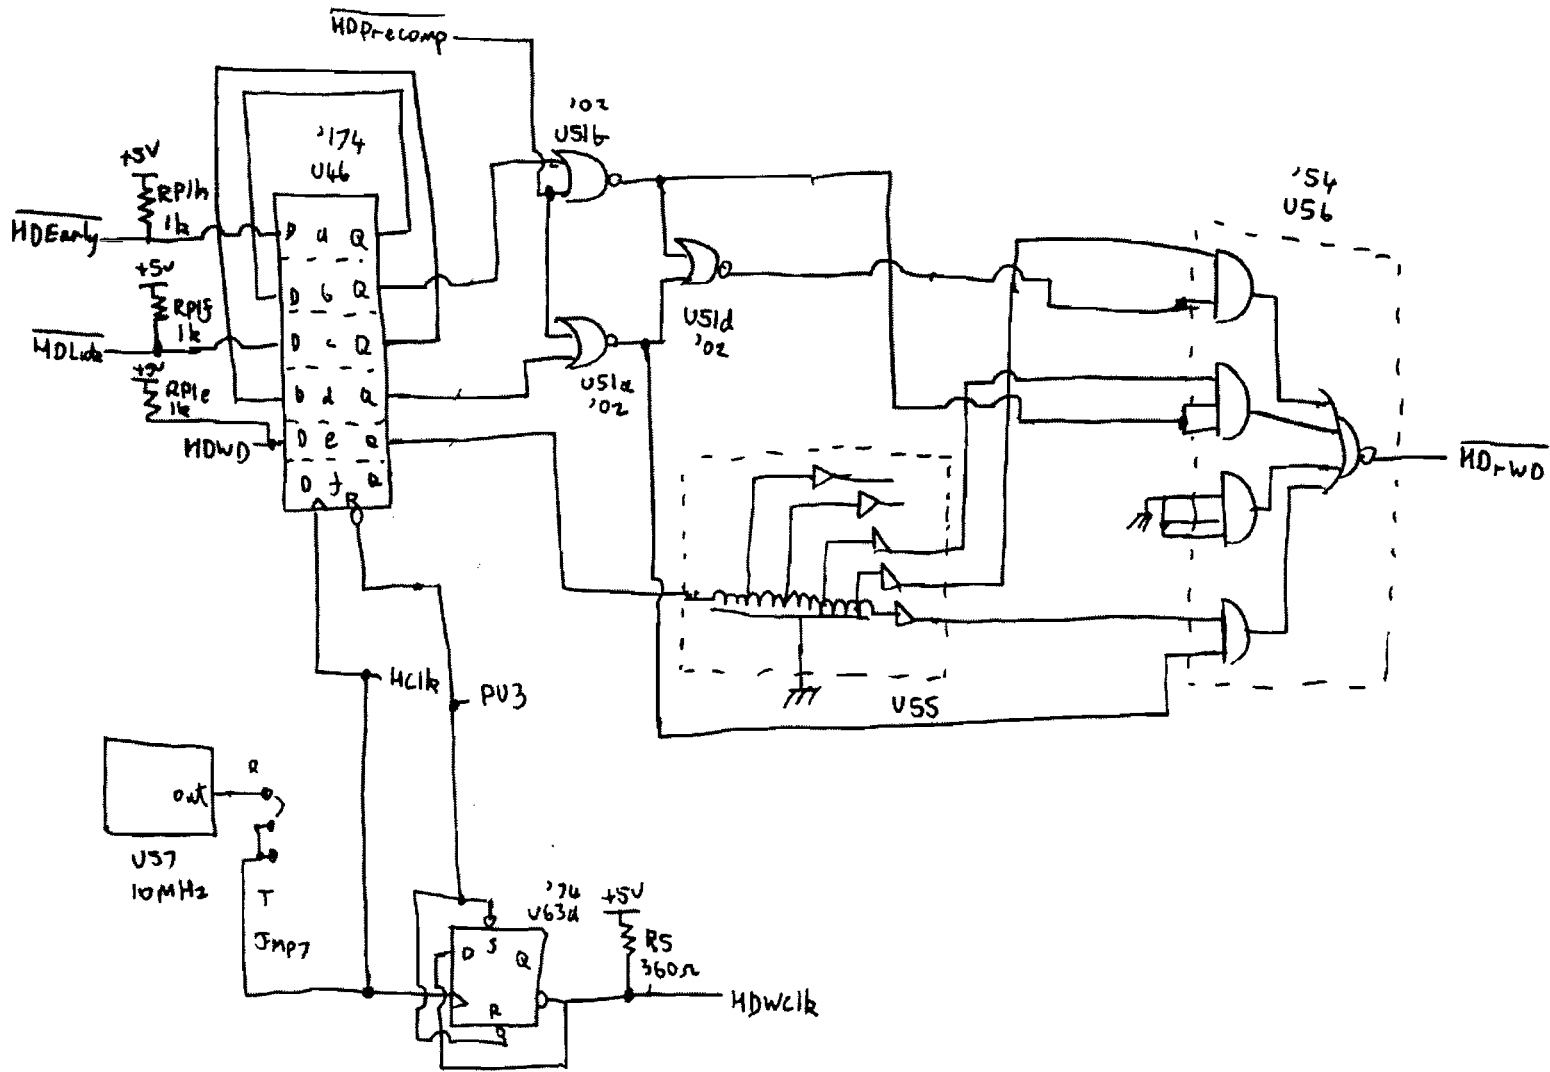

clock

CPU

Address Decoder

Memory

HP-IB Port

MP9133 Controller slot (4)

Interrupts

DMA RAM

DMA Address

DMA Address Control

DMA RAM Control

Floppy Disk Controller

HP9133 controller slot ⑧

Hard Disk Write

Mains Input

ETX-39008M

Write

- ◀ Erase
 - ◀ R/WA
 - ◀ R/WB
 - ⏏ H_{d0}
 - ◀ H_{d1}
- CN106
(Head)

Erase

Head Switch

Power Ok

Read

Sony Floppy Drive Logic Board FC16 Sheet ①

Interface Output