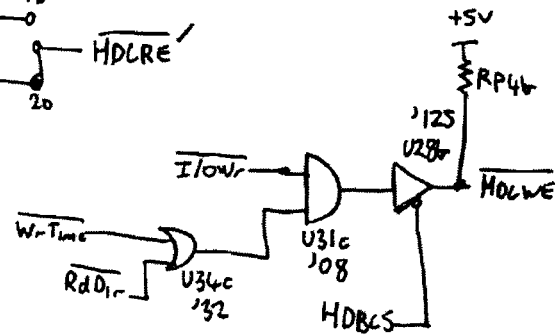

clock

CPU

Address Decoder

Memory

HP-IB Port

MP9133 Controller slot (4)

Interrupts

DMA RAM

DMA Address

DMA Address Control

DMA RAM Control

Floppy Disk Controller

HP9133 controller slot ⑧

Hard Disk Write

Mains Input

ETX-39008M

Write

- ◀ Erase
 - ◀ R/WA
 - ◀ R/WB
 - ⏏ H_{d0}
 - ◀ H_{d1}
- CN106
(Head)

Erase

Head Switch

Power Ok

Read

Sony Floppy Drive Logic Board FC16 Sheet ①

Interface Output