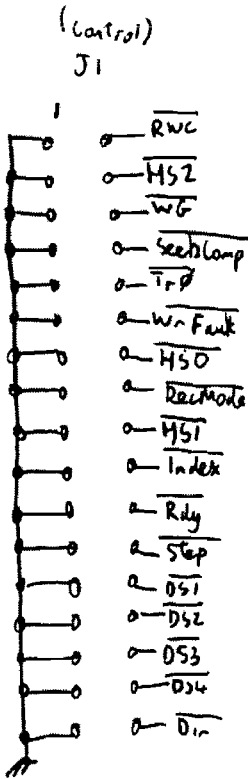

clock

CPU

Address Decoder

Memory

HP-IB Port

MP9133 Controller slot (4)

Interrupts

DMA RAM

DMA Address

DMA Address Control

DMA RAM Control

Floppy Disk Controller

HP9133 controller slot ⑧

Hard Disk Write

Mains Input

ETX-39008M

HP9133 Power cable

ST 225 ICs

Write Current

Micro Controller

Head switch

Sony Floppy Drive Logic Board FC9 Sheet ①

Sony Floppy Drive Logic Board FC9 Slat ②

Sony Floppy Drive Logic Board FC9 Sheet (3)

Write

- ◀ Erase
 - ◀ R/WA
 - ◀ R/WB
 - ⏏ H_{d0}
 - ◀ H_{d1}
- CN106
(Head)

Erase

Head Switch

Power Ok

Read

Sony Floppy Drive Logic Board FC16 Sheet ①

Interface Output