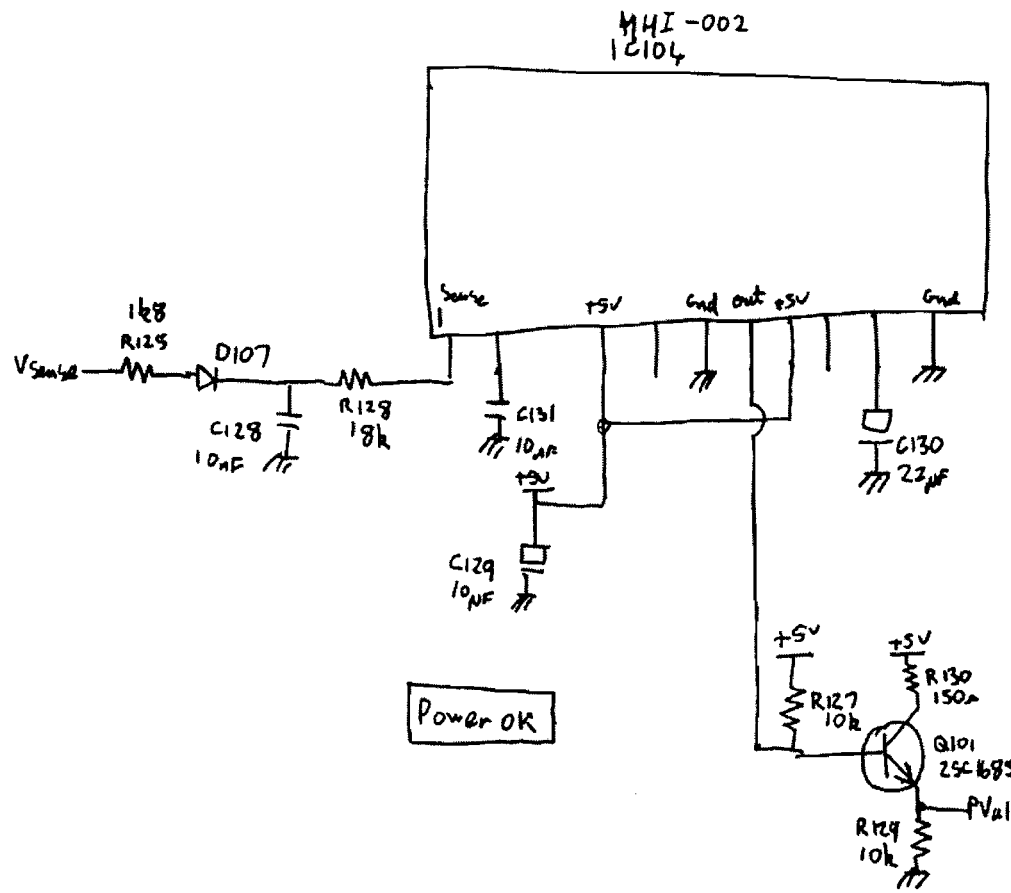

ETX-390D8M
HP 9133 PSU Sheet (4)