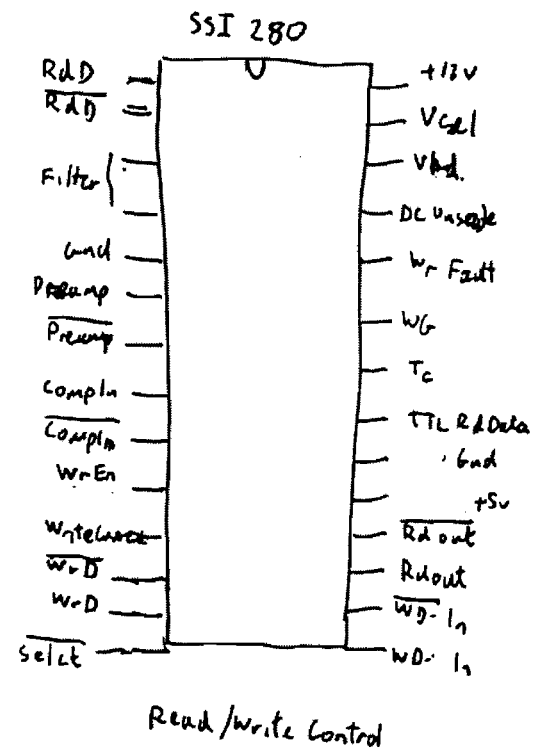

HP9133 PSU sheet ①

ETX-390D8M

MP9133 PSU sheet(2)

Chopper Transformer

DC output

ETX-340 D8M

HP9133 PSU sheet (3)

ETX-390D8M
HP 9133 PSU Sheet (4)

HP9133 Power cable

ST 225 ICs

Write Current

Micro Controller

Head switch

Sony Floppy Drive Logic Board FC9 Sheet ①

Sony Floppy Drive Logic Board FC9 Slat ②

Sony Floppy Drive Logic Board FC9 Sheet (3)

Write

- ◀ Erase
 - ◀ R/WA
 - ◀ R/WB
 - ⏏ H_{d0}
 - ◀ H_{d1}
- CN106
(Head)

Erase

Head Switch

Power Ok

Read

Sony Floppy Drive Logic Board FC16 Sheet ①

Interface Output