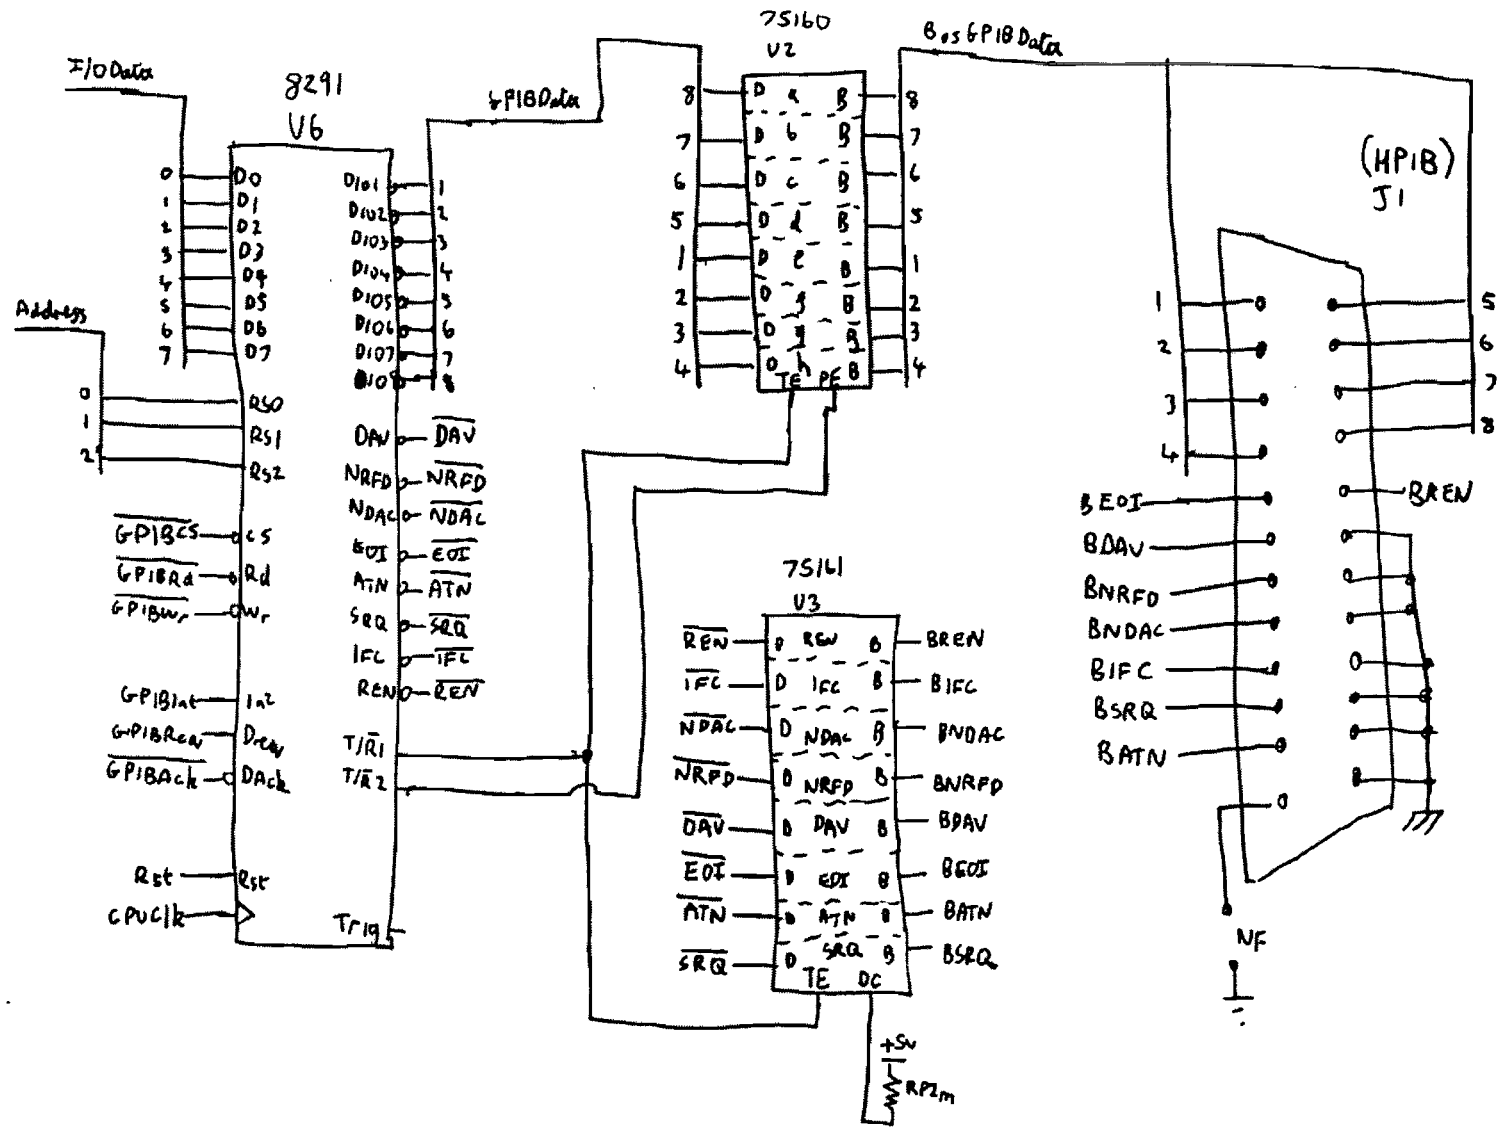

clock

CPU

Address Decoder

Memory

HP-IB Port

MP9133 Controller slot (4)

Interrupts

DMA RAM

DMA Address

DMA Address Control

DMA RAM Control

Floppy Disk Controller

HP9133 controller slot ⑧

Hard Disk Write

Mains Input

ETX-39008M

HP9133 Power cable

ST 225 ICs

Write Current

Micro Controller

Head switch

Sony Floppy Drive Logic Board FC9 Sheet ①

Sony Floppy Drive Logic Board FC9 Slat ②

Sony Floppy Drive Logic Board FC9 Sheet (3)

Write

- ◀ Erase
 - ◀ R/WA
 - ◀ R/WB
 - ⏏ H_{d0}
 - ◀ H_{d1}
- CN106
(Head)

Erase

Head Switch

Power Ok

Read

Sony Floppy Drive Logic Board FC16 Sheet ①

Interface Output