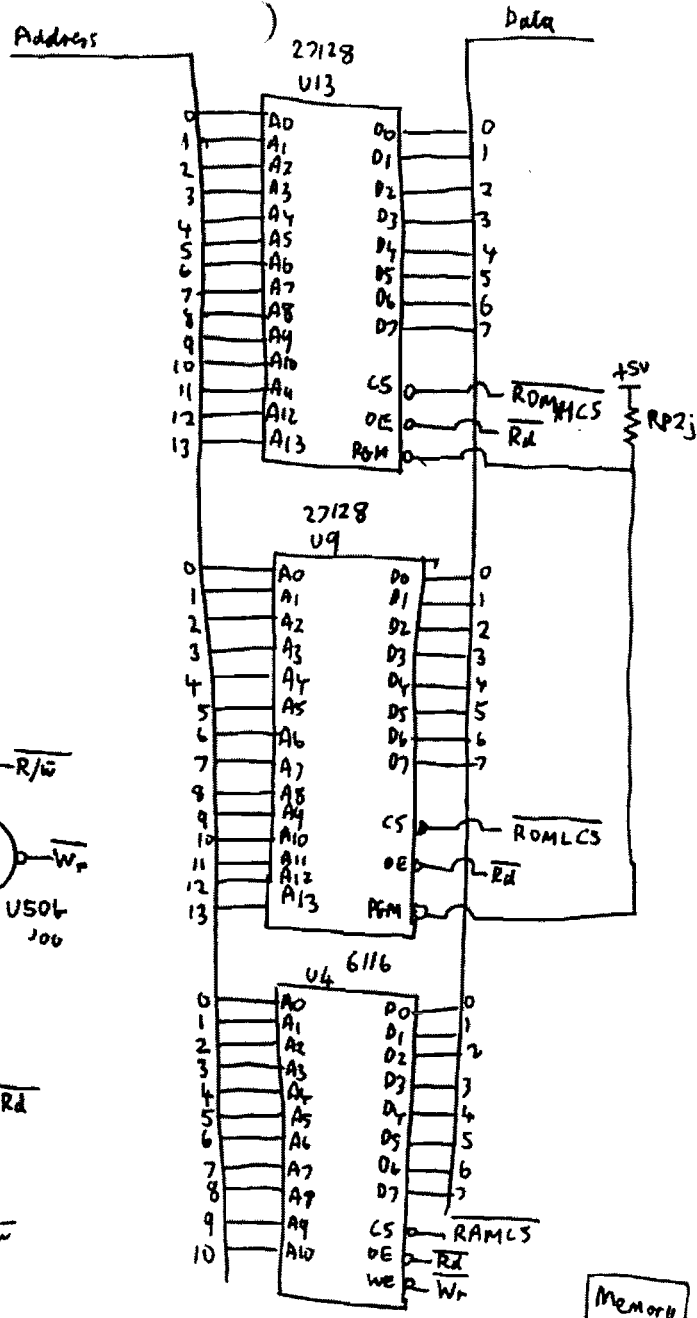

clock

CPU

Address Decoder

Memory

HP-IB Port

MP9133 Controller slot (4)

Interrupts

DMA RAM

DMA Address

DMA Address Control

DMA RAM Control

Floppy Disk Controller

HP9133 controller slot ⑧

Hard Disk Write

Mains Input

ETX-39008M

HP9133 Power cable

ST 225 ICs

Write Current

Micro Controller

Head switch

Sony Floppy Drive Logic Board FC9 Sheet ①

Sony Floppy Drive Logic Board FC9 Slat ②

Sony Floppy Drive Logic Board FC9 Sheet (3)

Write

- ◀ Erase
 - ◀ R/WA
 - ◀ R/WB
 - ⏏ H_{d0}
 - ◀ H_{d1}
- CN106
(Head)

Erase

Head Switch

Power Ok

Read

Sony Floppy Drive Logic Board FC16 Sheet ①

Interface Output