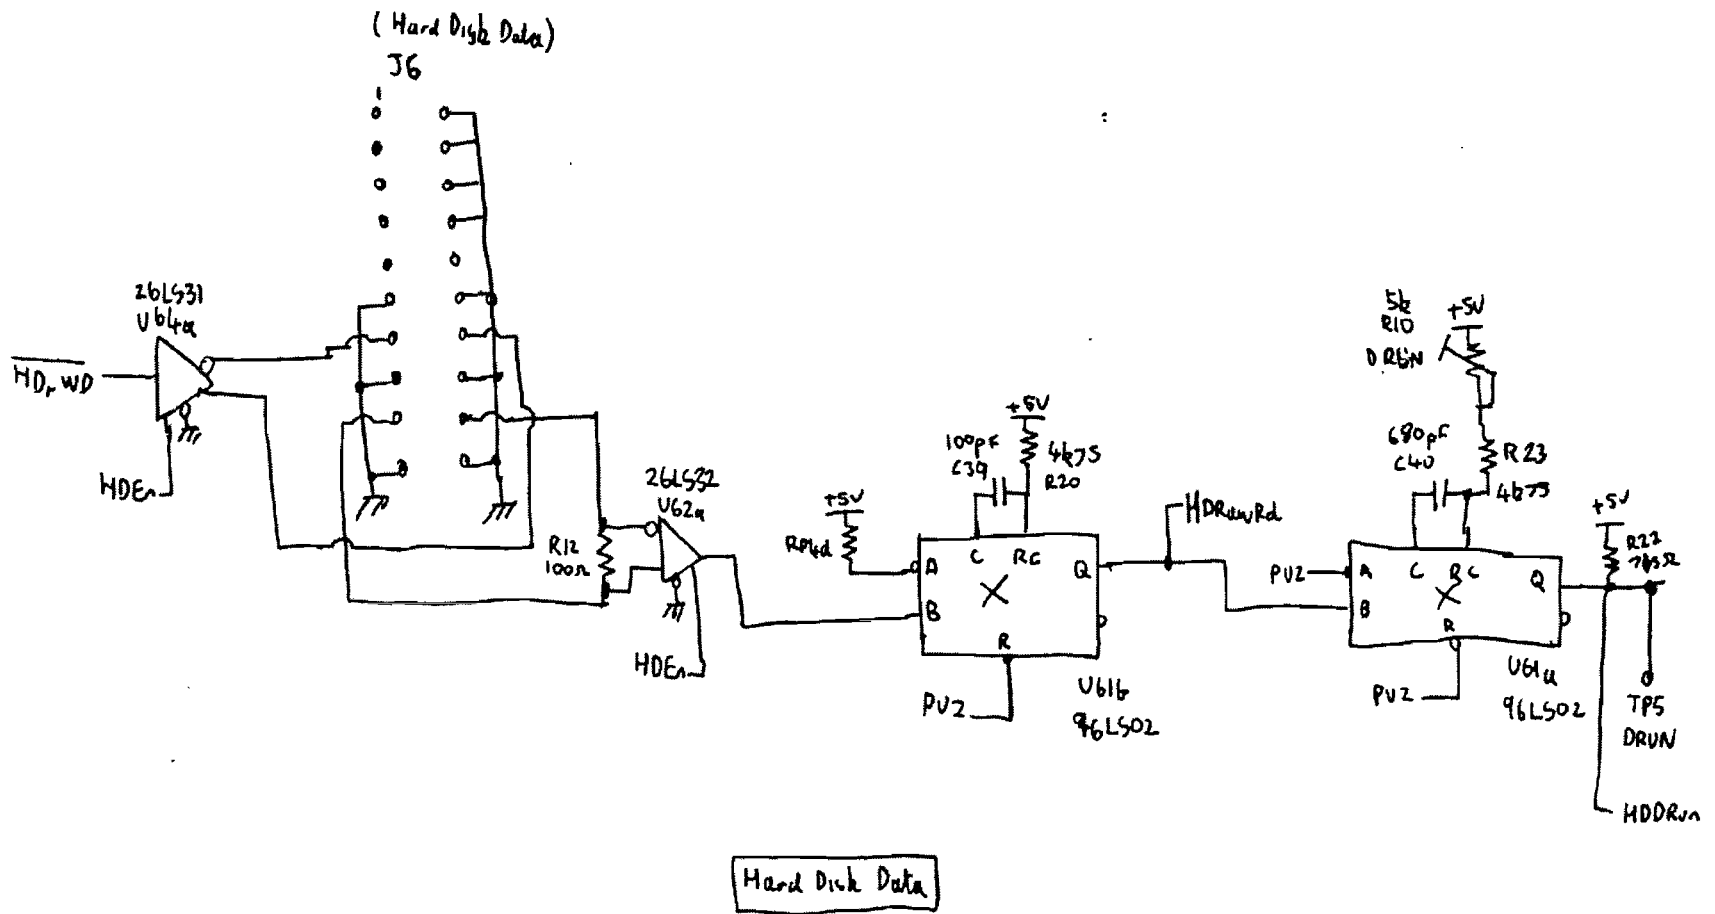

clock

CPU

Address Decoder

Memory

HP-IB Port

MP9133 Controller slot (4)

Interrupts

DMA RAM

DMA Address

DMA Address Control

DMA RAM Control

Floppy Disk Controller

HP9133 controller slot ⑧

Hard Disk Write

Mains Input

ETX-39008M

Write

- ◀ Erase
 - ◀ R/WA
 - ◀ R/WB
 - ⏏ H_{d0}
 - ◀ H_{d1}
- CN106
(Head)

Erase

Head Switch

Power Ok

Read

Sony Floppy Drive Logic Board FC16 Sheet ①

Interface Output