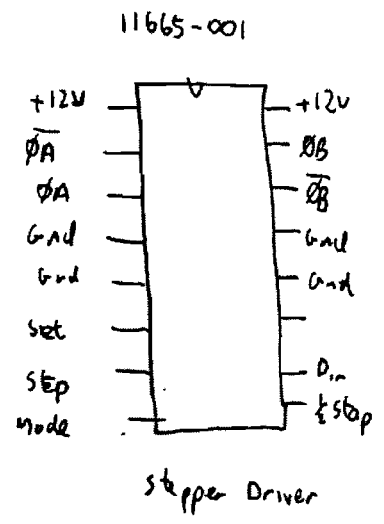

DMA Address

DMA Address Control

DMA RAM Control

Floppy Disk Controller

HP9133 controller slot ⑧

Hard Disk Write

Mains Input

ETX-39008M

HP9133 PSU sheet ①

ETX-390D8M

MP9133 PSU sheet(2)

Chopper Transformer

DC output

ETX-340 D8M

HP9133 PSU sheet (3)

ETX-390D8M
HP 9133 PSU Sheet (4)

HP9133 Power cable

ST 225 ICs

Write Current

Micro Controller

Head switch

Sony Floppy Drive Logic Board FC9 Sheet ①

Sony Floppy Drive Logic Board FC9 Slat ②

Sony Floppy Drive Logic Board FC9 Sheet (3)

Write

- ◀ Erase
 - ◀ R/WA
 - ◀ R/WB
 - ⏏ H_{d0}
 - ◀ H_{d1}
- CN106
(Head)

Erase

Head Switch

Power Ok

Read

Sony Floppy Drive Logic Board FC16 Sheet ①

Interface Output