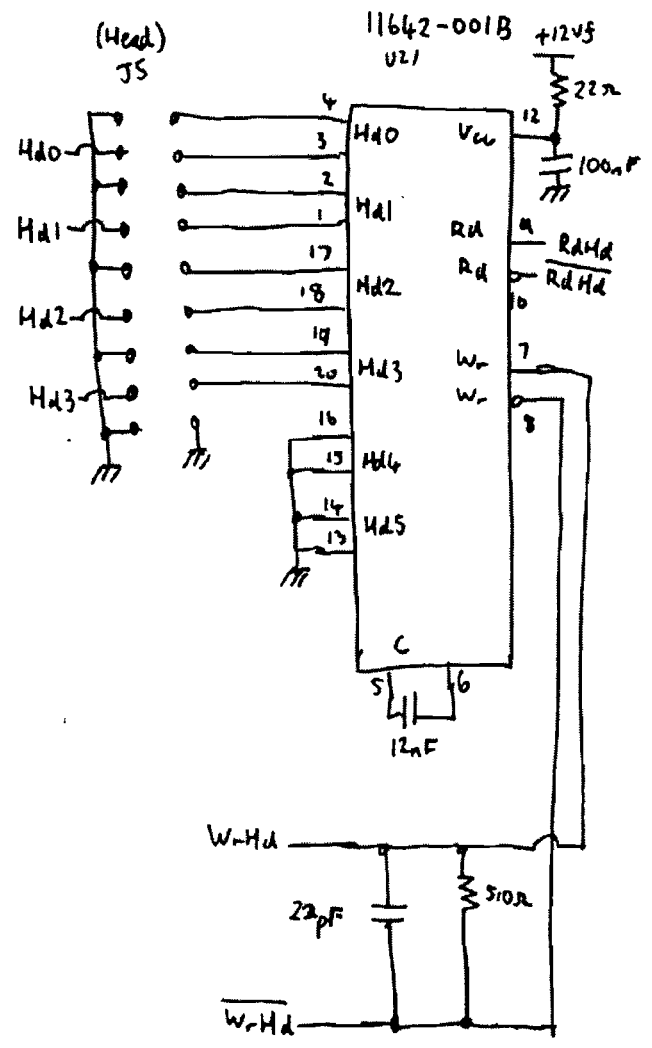

clock

CPU

Address Decoder

Memory

HP-IB Port

MP9133 Controller slot (4)

Interrupts

DMA RAM

DMA Address

DMA Address Control

DMA RAM Control

Floppy Disk Controller

HP9133 controller slot ⑧

Hard Disk Write

Mains Input

ETX-39008M

HP9133 Power cable

ST 225 ICs

Write Current

Micro Controller

Head switch

Sony Floppy Drive Logic Board FC9 Sheet ①

Sony Floppy Drive Logic Board FC9 Slat ②

Sony Floppy Drive Logic Board FC9 Sheet (3)

Write

- ◀ Erase
 - ◀ R/WA
 - ◀ R/WB
 - ⏏ H_{d0}
 - ◀ H_{d1}
- CN106
(Head)

Erase

Head Switch

Power Ok

Read

Sony Floppy Drive Logic Board FC16 Sheet ①

Interface Output