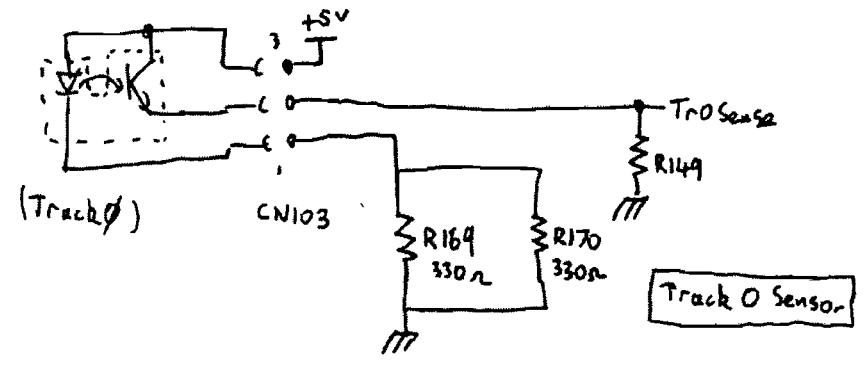

HP9133 Power cable

ST 225 ICs

Write Current

Micro Controller

Head switch

Sony Floppy Drive Logic Board FC9 Sheet ①

Sony Floppy Drive Logic Board FC9 Slat ②

Sony Floppy Drive Logic Board FC9 Sheet (3)

Write

- ◀ Erase
 - ◀ R/WA
 - ◀ R/WB
 - ⏏ H_{d0}
 - ◀ H_{d1}
- CN106
(Head)

Erase

Head Switch

Power Ok

Read

Sony Floppy Drive Logic Board FC16 Sheet ①

Interface Output