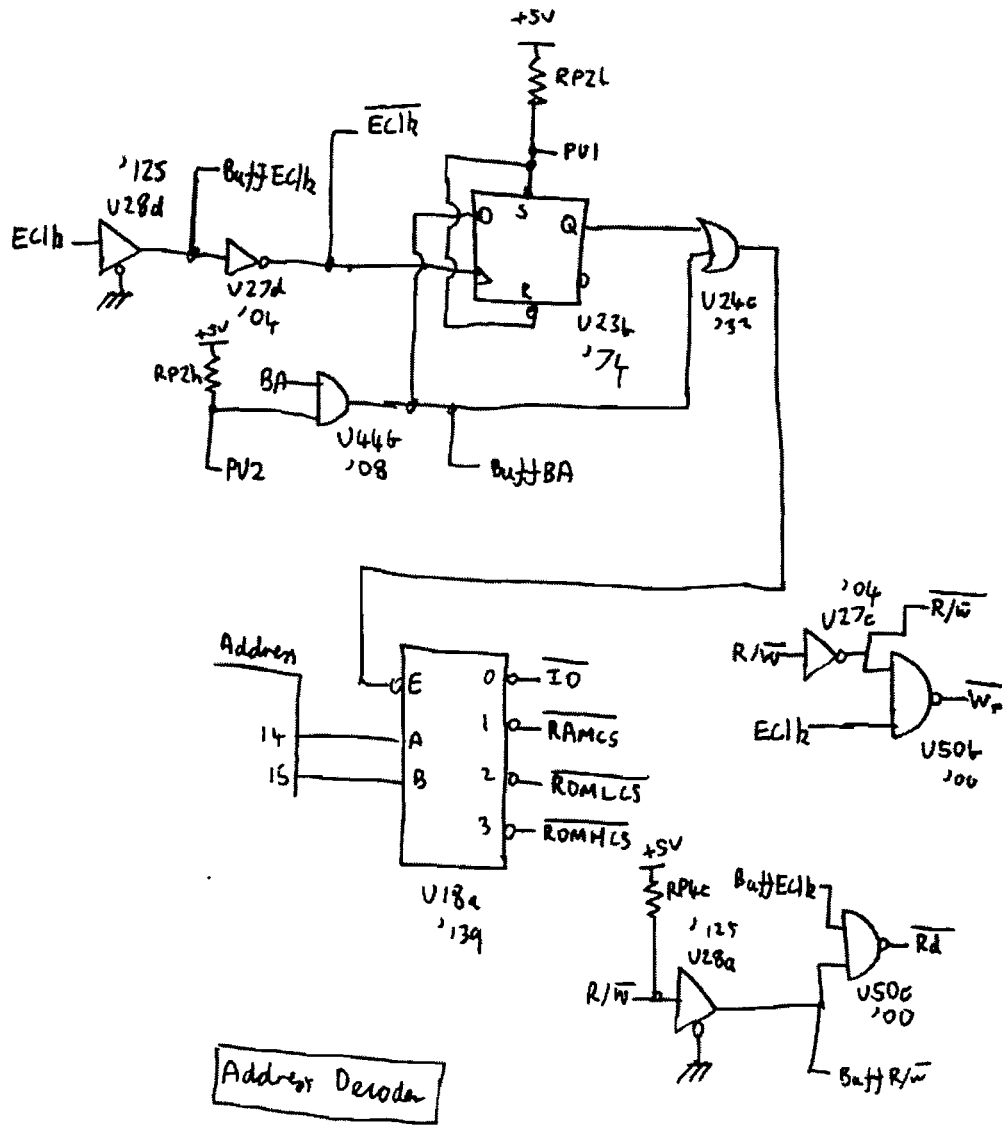

clock

CPU

Address Decoder

Memory

HP-IB Port

MP9133 Controller slot (4)

Interrupts

DMA RAM

DMA Address

DMA Address Control

DMA RAM Control

Floppy Disk Controller

HP9133 controller slot ⑧

Hard Disk Write

Mains Input

ETX-39008M

HP9133 Power cable

ST 225 ICs

Write Current

Micro Controller

Head switch

Sony Floppy Drive Logic Board FC9 Sheet ①

Sony Floppy Drive Logic Board FC9 Slat ②

Sony Floppy Drive Logic Board FC9 Sheet (3)

Write

- ◀ Erase
 - ◀ R/WA
 - ◀ R/WB
 - ⏏ H_{d0}
 - ◀ H_{d1}
- CN106
(Head)

Erase

Head Switch

Power Ok

Read

Sony Floppy Drive Logic Board FC16 Sheet ①

Interface Output