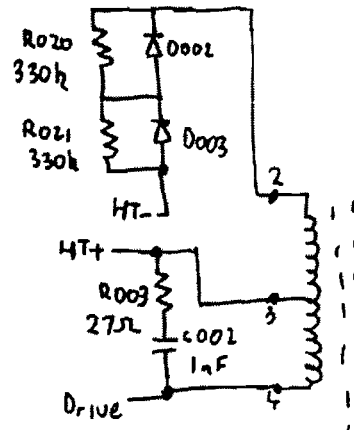

Chopper Transformer

DC output

ETX-340 D8M

HP9133 PSU sheet (3)