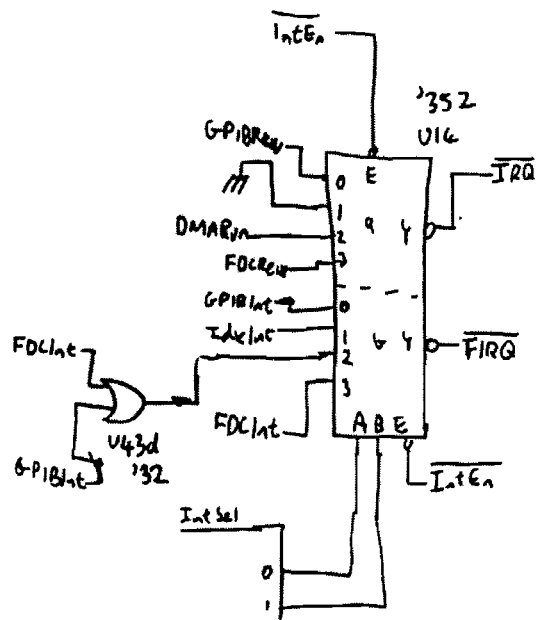

clock

CPU

Address Decoder

Memory

HP-IB Port

MP9133 Controller slot (4)

Interrupts

DMA RAM

DMA Address

DMA Address Control

DMA RAM Control

Floppy Disk Controller

HP9133 controller slot ⑧

Hard Disk Write

Mains Input

ETX-39008M

HP9133 Power cable

ST 225 ICs

Write Current

Micro Controller

Head switch

Sony Floppy Drive Logic Board FC9 Sheet ①

Sony Floppy Drive Logic Board FC9 Slat ②

Sony Floppy Drive Logic Board FC9 Sheet (3)

Write

- ◀ Erase
 - ◀ R/WA
 - ◀ R/WB
 - ⏏ H_{d0}
 - ◀ H_{d1}
- CN106
(Head)

Erase

Head Switch

Power Ok

Read

Sony Floppy Drive Logic Board FC16 Sheet ①

Interface Output