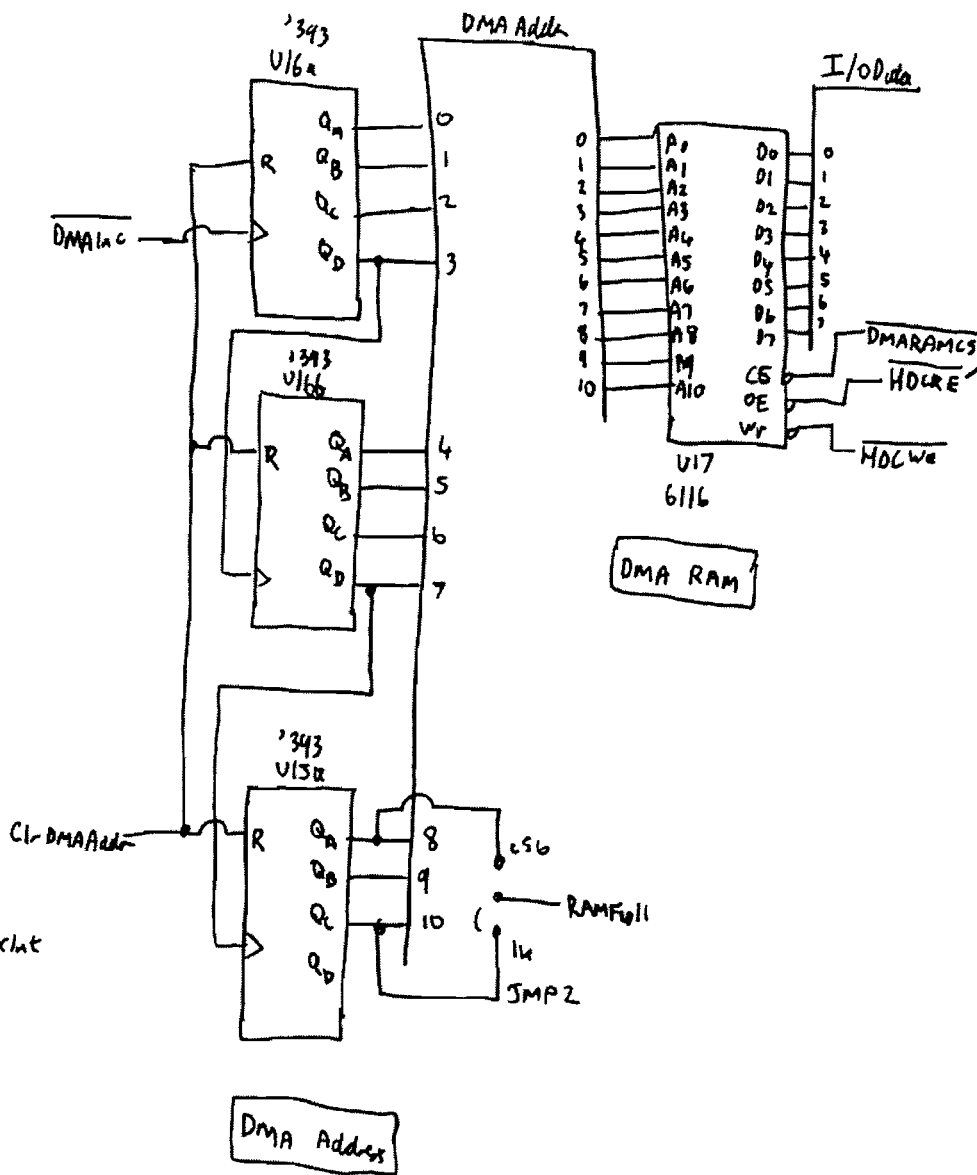

clock

CPU

Address Decoder

Memory

HP-IB Port

MP9133 Controller slot (4)

Interrupts

DMA RAM

DMA Address

DMA Address Control

DMA RAM Control

Floppy Disk Controller

HP9133 controller slot ⑧

Hard Disk Write

Mains Input

ETX-39008M

HP9133 Power cable

ST 225 ICs

Write Current

Micro Controller

Head switch

Sony Floppy Drive Logic Board FC9 Sheet ①

Sony Floppy Drive Logic Board FC9 Slat ②

Sony Floppy Drive Logic Board FC9 Sheet (3)

Write

- ◀ Erase
 - ◀ R/WA
 - ◀ R/WB
 - ⏏ H_{d0}
 - ◀ H_{d1}
- CN106
(Head)

Erase

Head Switch

Power Ok

Read

Sony Floppy Drive Logic Board FC16 Sheet ①

Interface Output