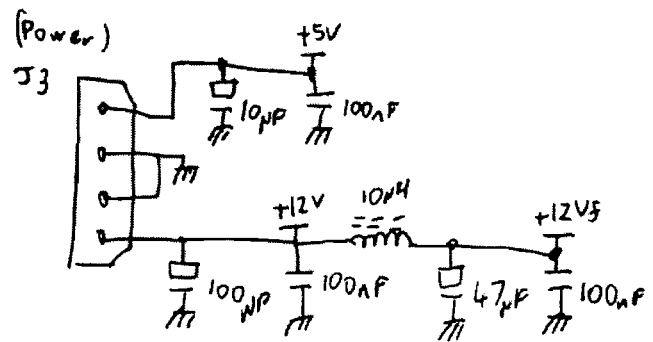

DMA Address

DMA Address Control

DMA RAM Control

Floppy Disk Controller

HP9133 controller slot ⑧

Hard Disk Write

Mains Input

ETX-39008M

HP9133 Power cable

ST 225 ICs

Write Current

Micro Controller

Head switch

Sony Floppy Drive Logic Board FC9 Sheet ①

Sony Floppy Drive Logic Board FC9 Slat ②

Sony Floppy Drive Logic Board FC9 Sheet (3)

Write

- ◀ Erase
 - ◀ R/WA
 - ◀ R/WB
 - ⏏ H_{d0}
 - ◀ H_{d1}
- CN106
(Head)

Erase

Head Switch

Power Ok

Read

Sony Floppy Drive Logic Board FC16 Sheet ①

Interface Output