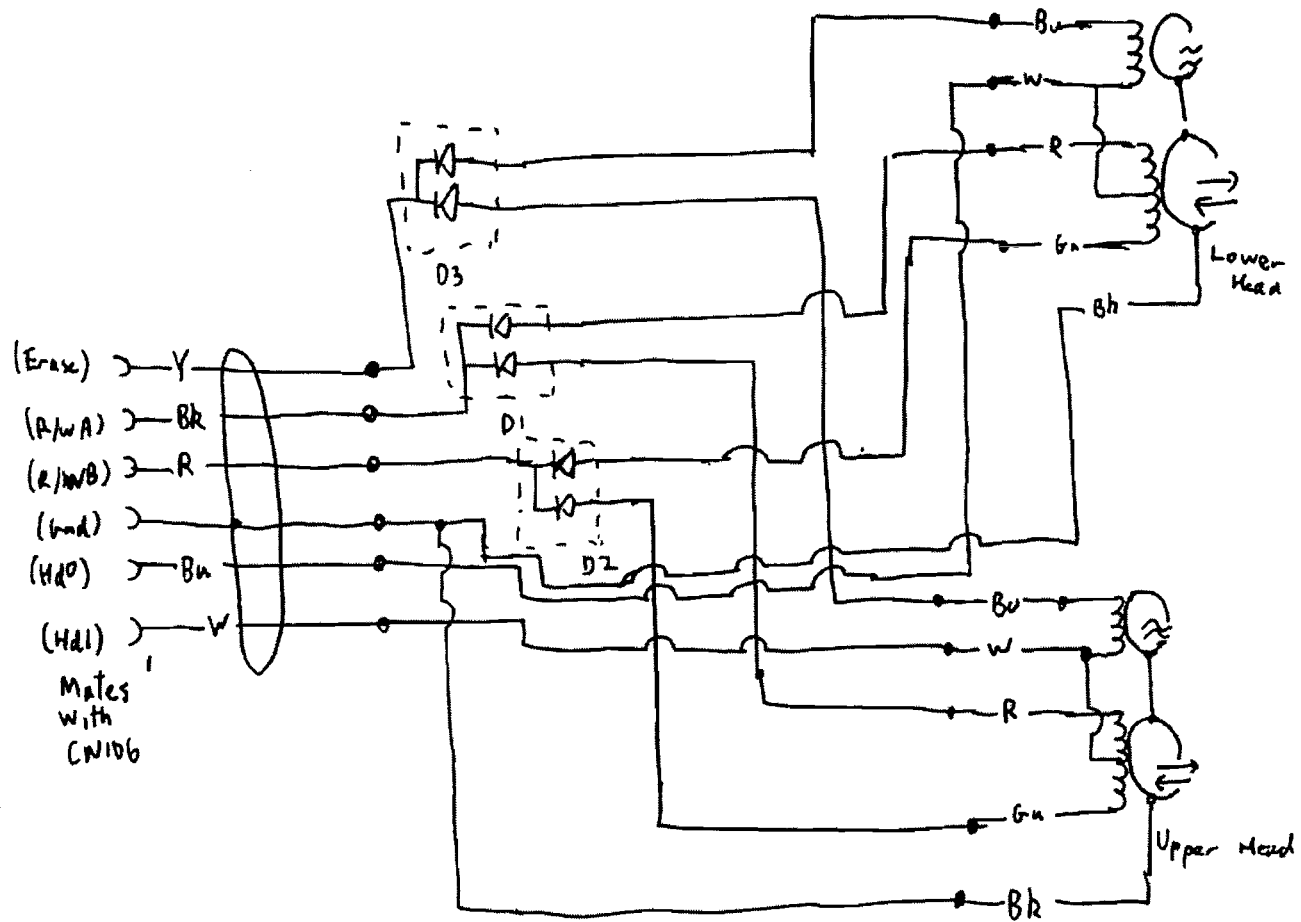

clock

CPU

Address Decoder

Memory

HP-IB Port

MP9133 Controller slot (4)

Interrupts

DMA RAM

Write

- ◀ Erase
 - ◀ R/WA
 - ◀ R/WB
 - ⏏ H_{d0}
 - ◀ H_{d1}
- CN106
(Head)

Erase

Head Switch

Power Ok

Read

Sony Floppy Drive Logic Board FC16 Sheet ①

Interface Output

Stepper Driver

Soag Floppy Drive Logic Board FC16 sheet ③

Sony Floppy Drive Logic Board FC16 Sheet (4)

Sensors

Sony Floppy Drive Spindle Motor Sheet ①

Sony Floppy Drive Spindle Motor sheet(2)

Sony Floppy Drive Spindle Motor sheet ③