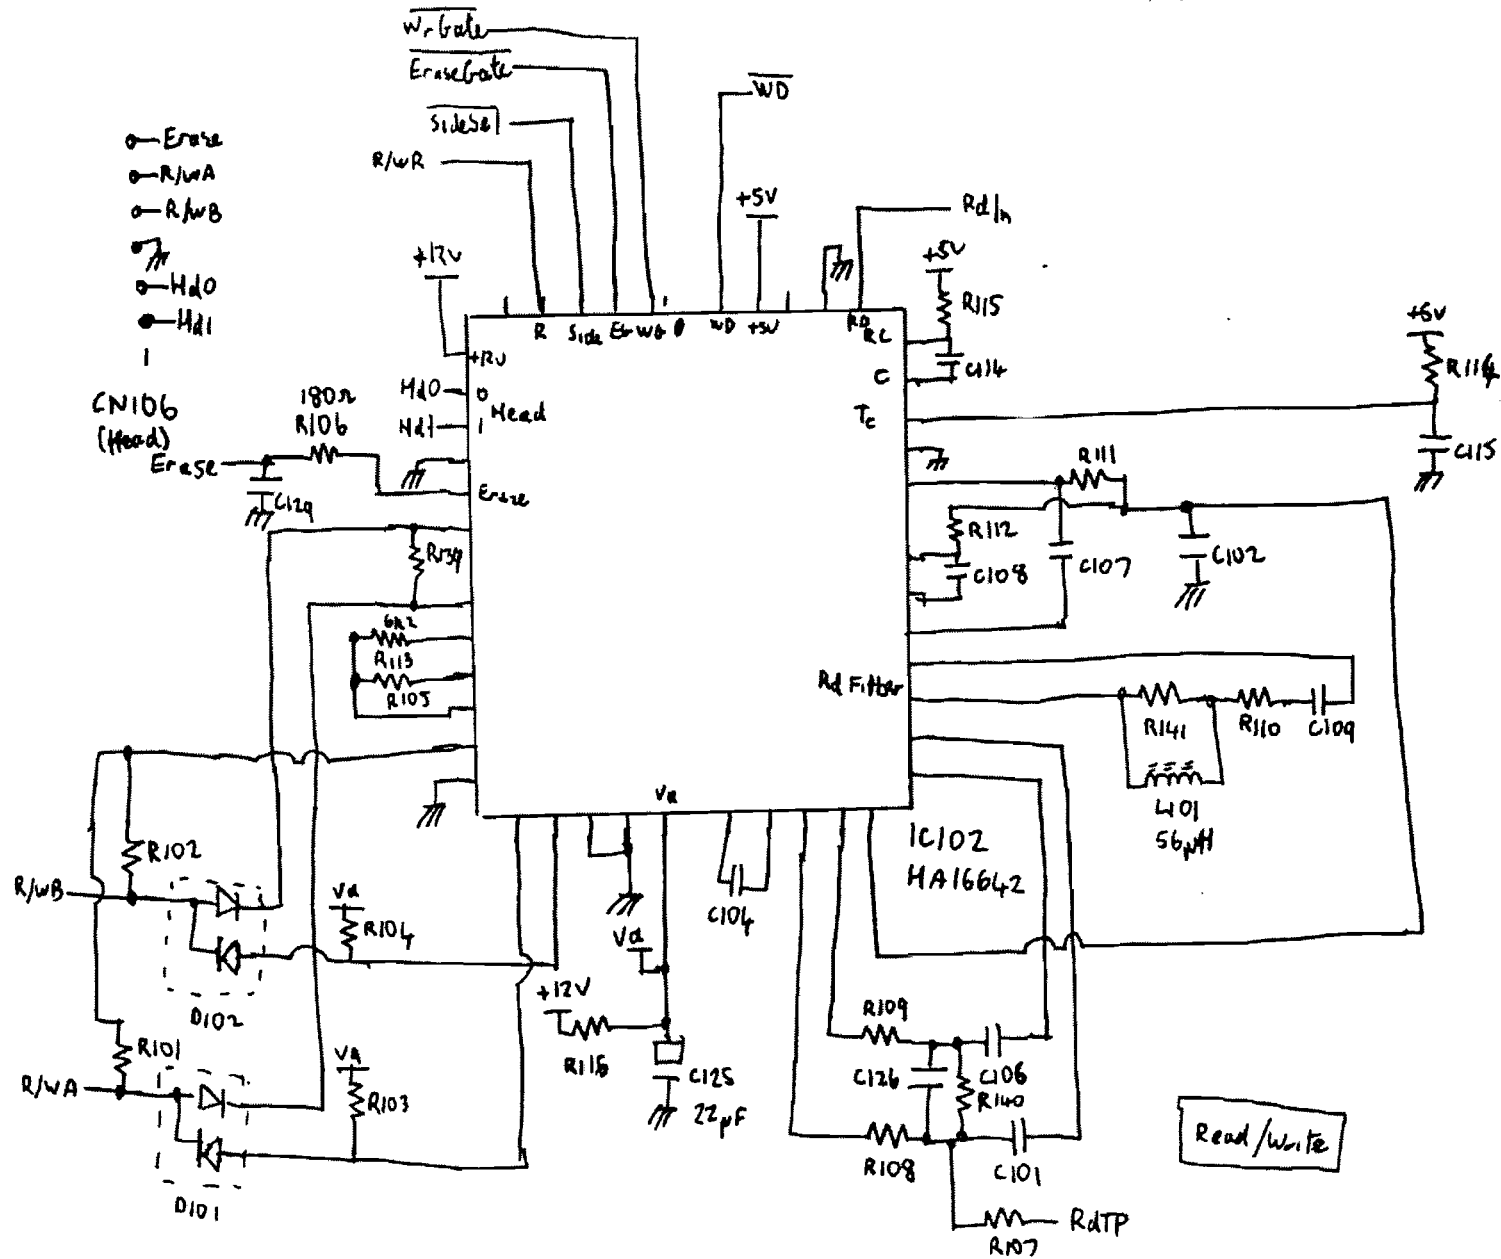

Soag Floppy Drive Logic Board FC16 sheet ③

Sony Floppy Drive Logic Board FC16 Sheet (4)