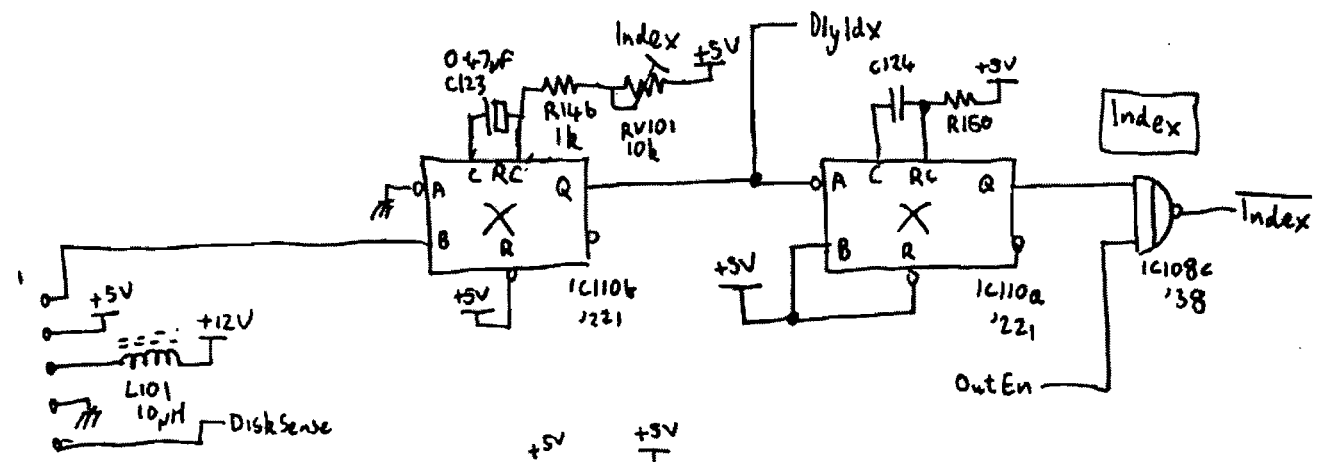

clock

CPU

Address Decoder

Memory

HP-IB Port

MP9133 Controller slot (4)

Interrupts

DMA RAM

HP9133 Power cable

ST 225 ICs

Write Current

Micro Controller

Head switch

Sony Floppy Drive Logic Board FC9 Sheet ①

Sony Floppy Drive Logic Board FC9 Slat ②

Sony Floppy Drive Logic Board FC9 Sheet (3)

Write

- ◀ Erase
 - ◀ R/WA
 - ◀ R/WB
 - ⏏ H_{d0}
 - ◀ H_{d1}
- CN106
(Head)

Erase

Head Switch

Power Ok

Read

Sony Floppy Drive Logic Board FC16 Sheet ①

Interface Output