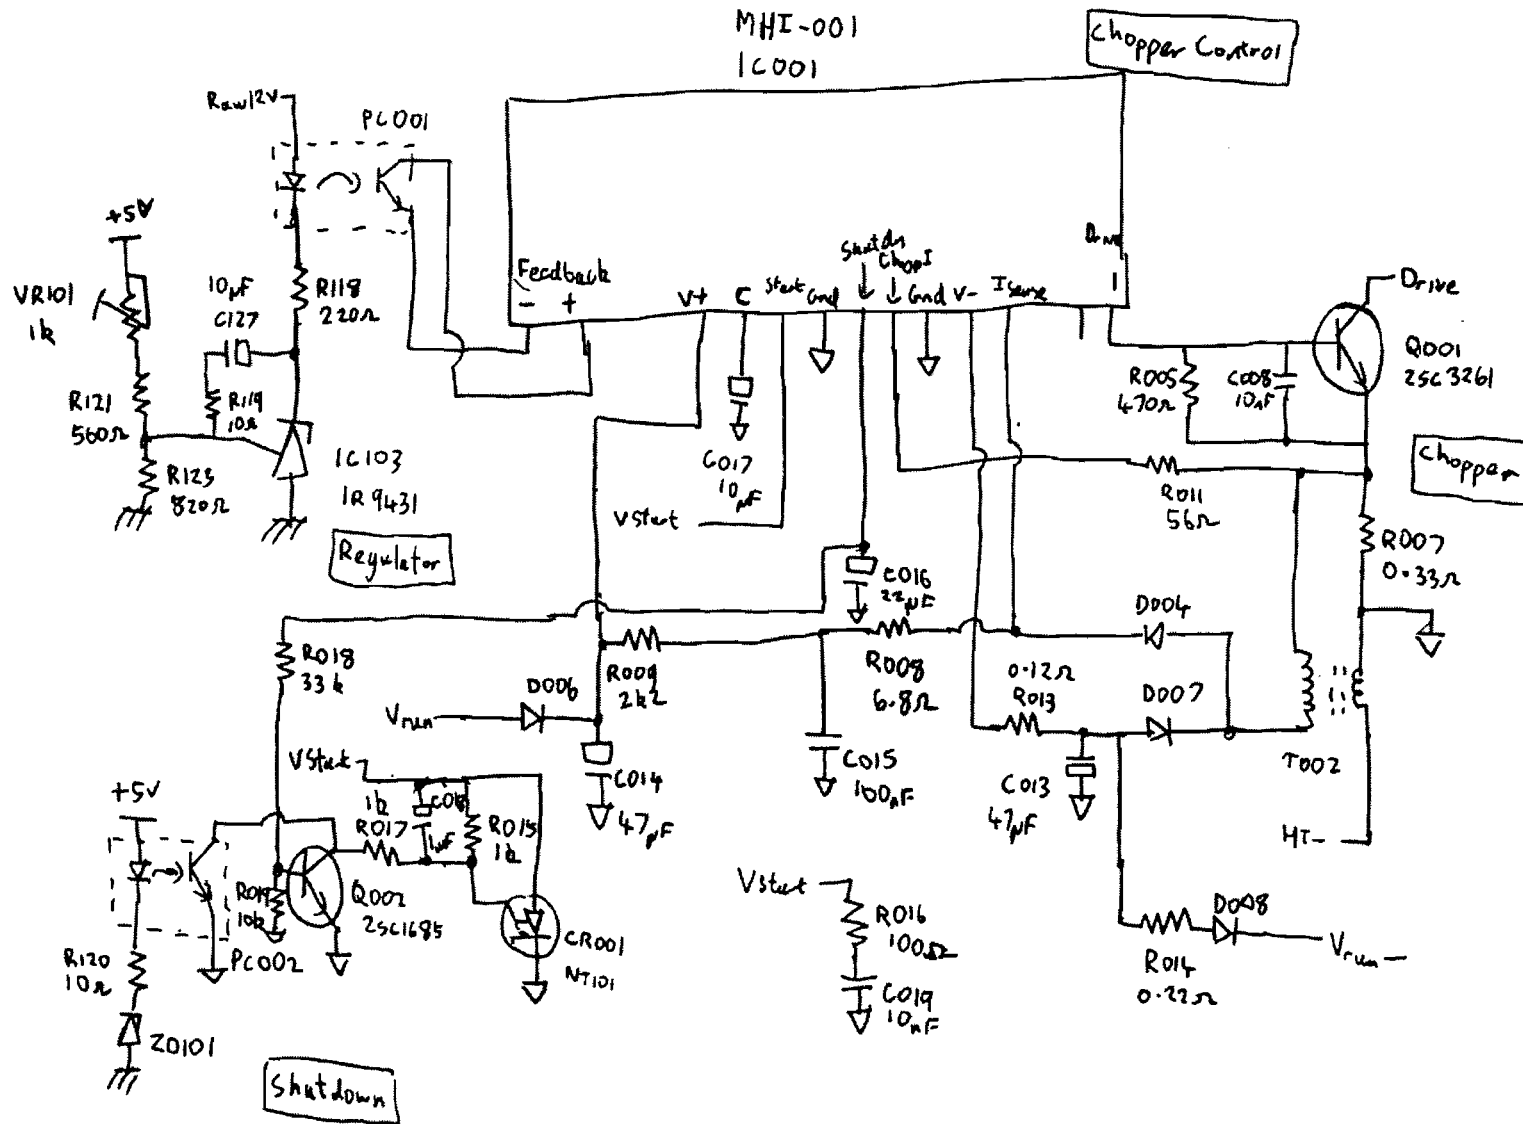

ETX-390D8M

MP9133 PSU sheet(2)