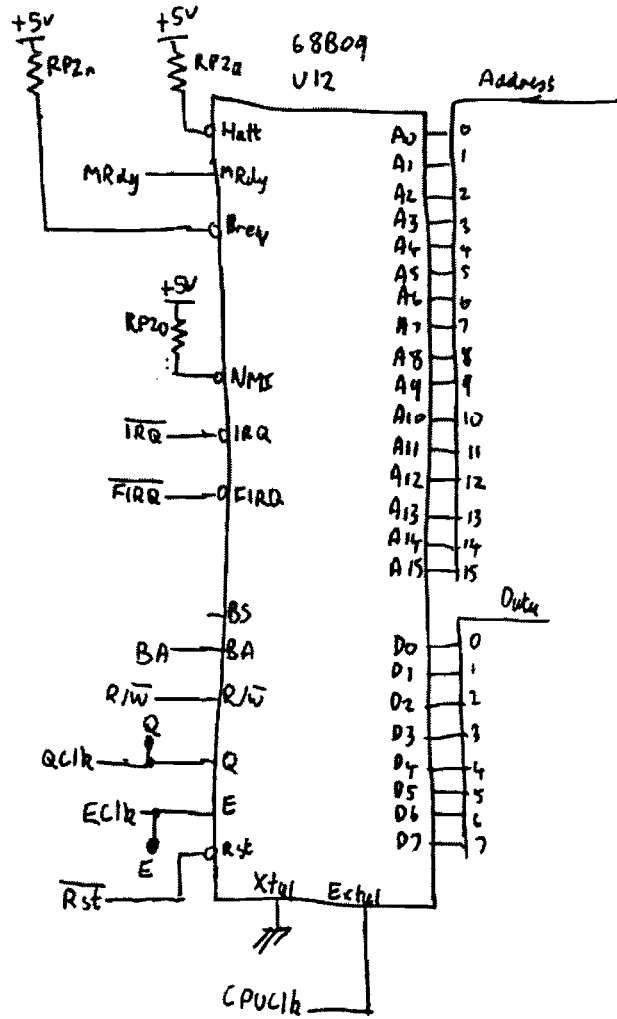

clock

CPU

Address Decoder

Memory

HP-IB Port

MP9133 Controller slot (4)

Interrupts

DMA RAM

DMA Address

DMA Address Control

DMA RAM Control

Floppy Disk Controller

HP9133 controller slot ⑧

Hard Disk Write

Mains Input

ETX-39008M

HP9133 Power cable

ST 225 ICs

Write Current

Micro Controller

Head switch

Sony Floppy Drive Logic Board FC9 Sheet ①

Sony Floppy Drive Logic Board FC9 Slat ②

Sony Floppy Drive Logic Board FC9 Sheet (3)

Write

- ◀ Erase
 - ◀ R/WA
 - ◀ R/WB
 - ⏏ H_{d0}
 - ◀ H_{d1}
- CN106
(Head)

Erase

Head Switch

Power Ok

Read

Sony Floppy Drive Logic Board FC16 Sheet ①

Interface Output