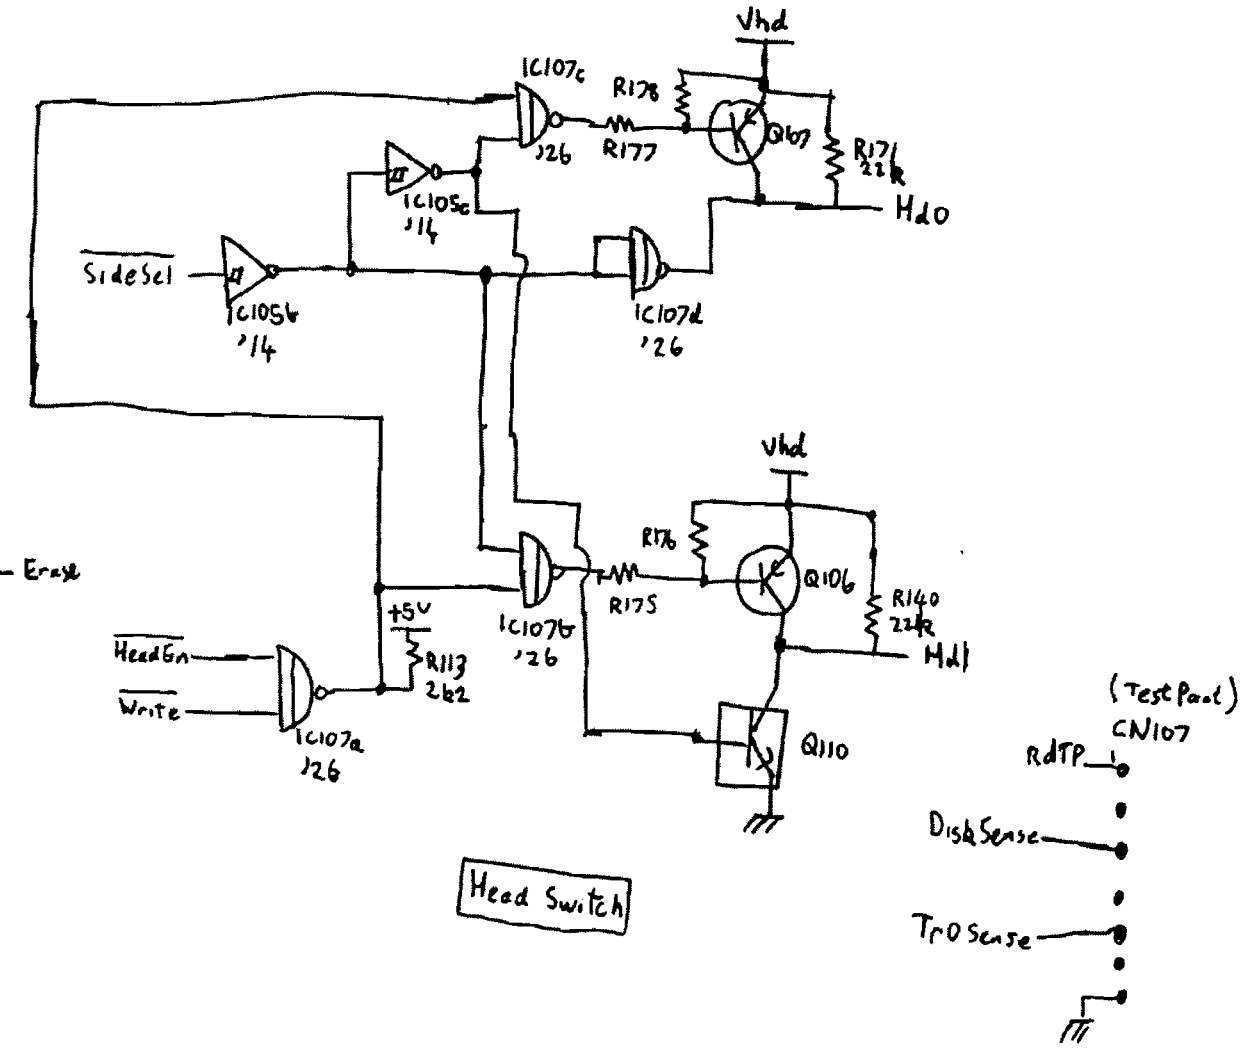

clock

CPU

Address Decoder

Memory

HP-IB Port

MP9133 Controller slot (4)

Interrupts

DMA RAM

HP9133 Power cable

ST 225 ICs

Write Current

Micro Controller

Head switch

Sony Floppy Drive Logic Board FC9 Sheet ①

Sony Floppy Drive Logic Board FC9 Slat ②

Sony Floppy Drive Logic Board FC9 Sheet (3)

Write

- ◀ Erase
 - ◀ R/WA
 - ◀ R/WB
 - ⏏ H_{d0}
 - ◀ H_{d1}
- CN106
(Head)

Erase

Head Switch

Power Ok

Read

Sony Floppy Drive Logic Board FC16 Sheet ①

Interface Output