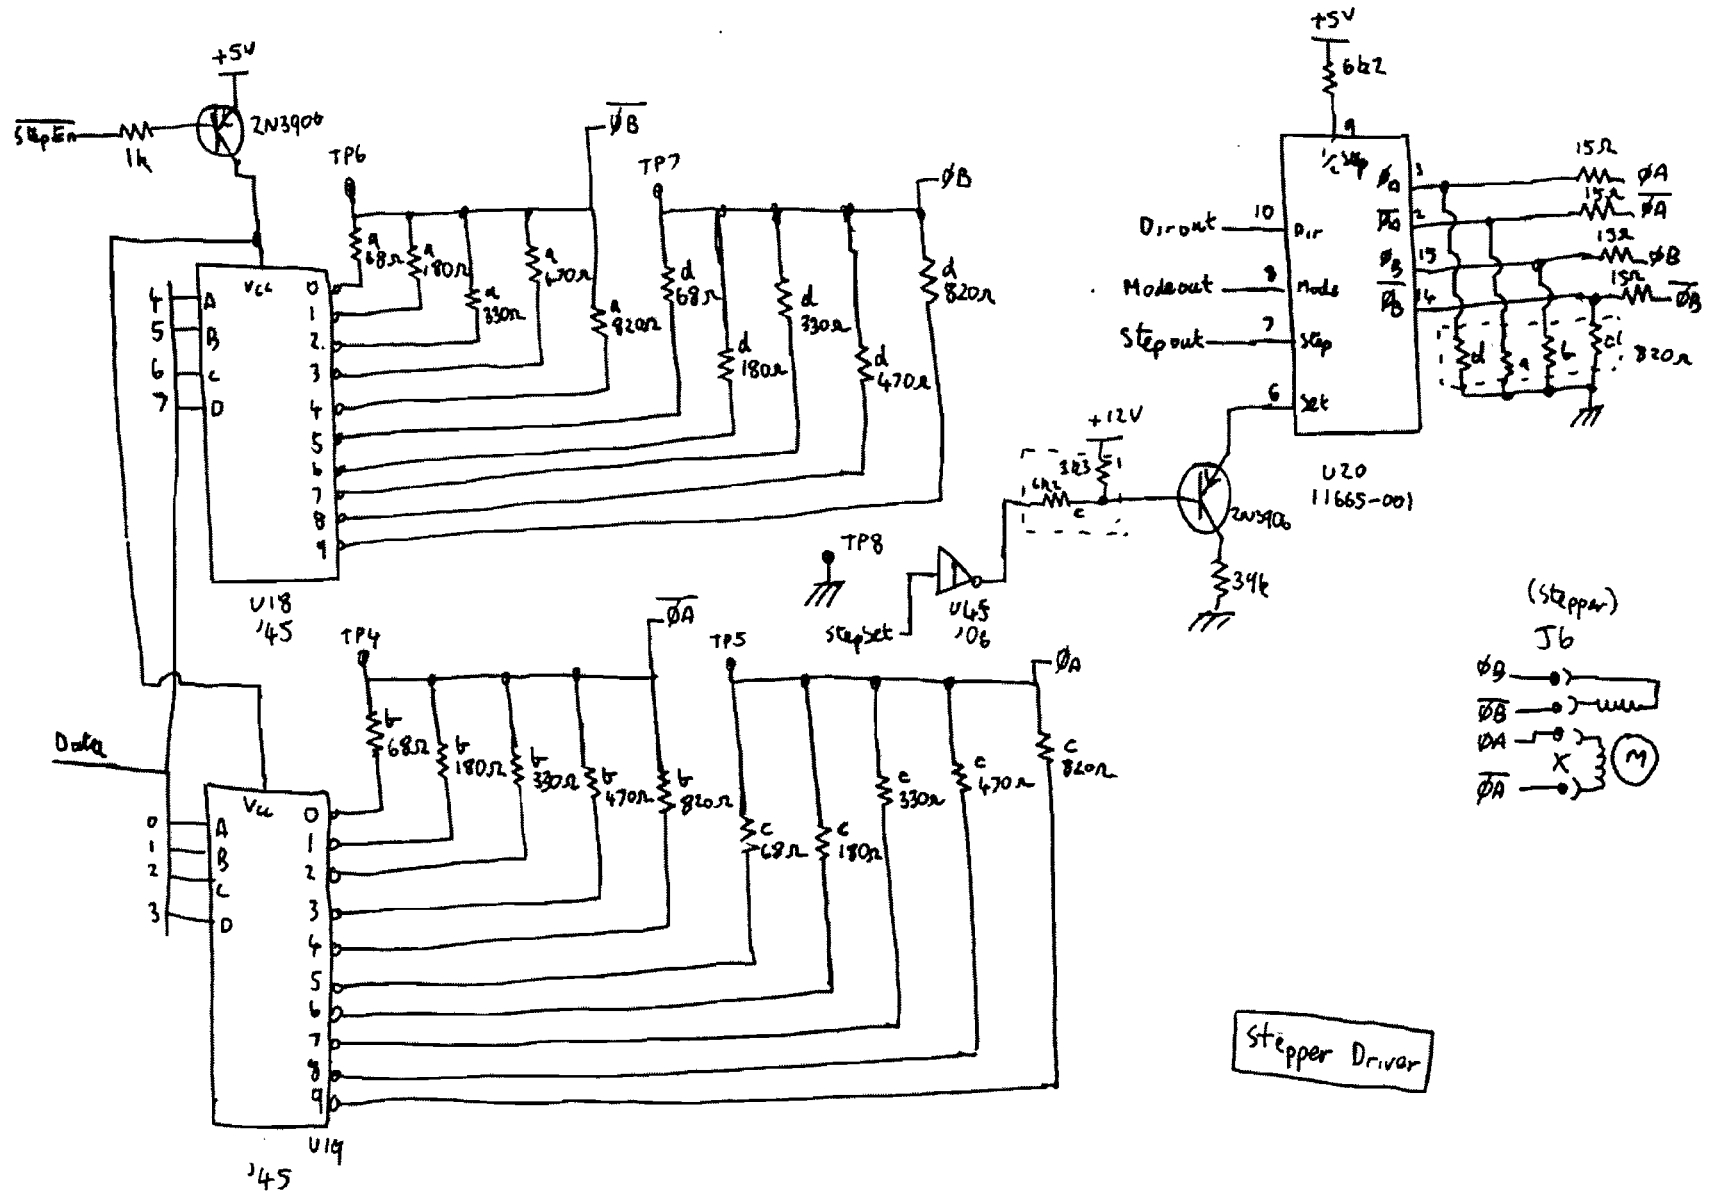

clock

CPU

Address Decoder

Memory

HP-IB Port

MP9133 Controller slot (4)

Interrupts

DMA RAM

DMA Address

DMA Address Control

DMA RAM Control

Floppy Disk Controller

HP9133 controller slot ⑧

Hard Disk Write

Mains Input

ETX-39008M

HP9133 Power cable

ST 225 ICs

Write Current

Micro Controller

Head switch

Sony Floppy Drive Logic Board FC9 Sheet ①

Sony Floppy Drive Logic Board FC9 Slat ②

Sony Floppy Drive Logic Board FC9 Sheet (3)

Write

- ◀ Erase
 - ◀ R/WA
 - ◀ R/WB
 - ⏏ H_{d0}
 - ◀ H_{d1}
- CN106
(Head)

Erase

Head Switch

Power Ok

Read

Sony Floppy Drive Logic Board FC16 Sheet ①

Interface Output