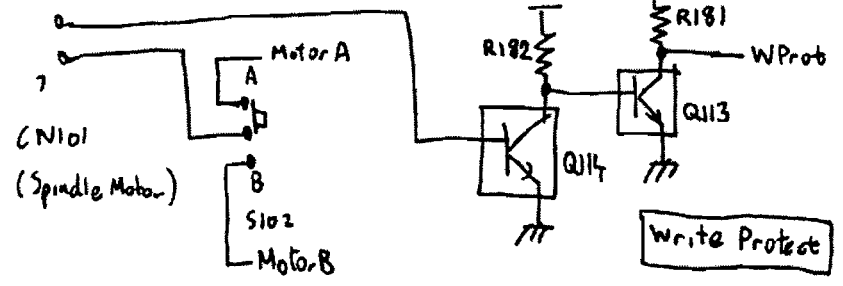

HP9133 Power cable

ST 225 ICs

Write Current

Micro Controller

Head switch

Sony Floppy Drive Logic Board FC9 Sheet ①

Sony Floppy Drive Logic Board FC9 Slat ②

Sony Floppy Drive Logic Board FC9 Sheet (3)

Write

- ◀ Erase
 - ◀ R/WA
 - ◀ R/WB
 - ⏏ H_{d0}
 - ◀ H_{d1}
- CN106
(Head)

Erase

Head Switch

Power Ok

Read

Sony Floppy Drive Logic Board FC16 Sheet ①

Interface Output