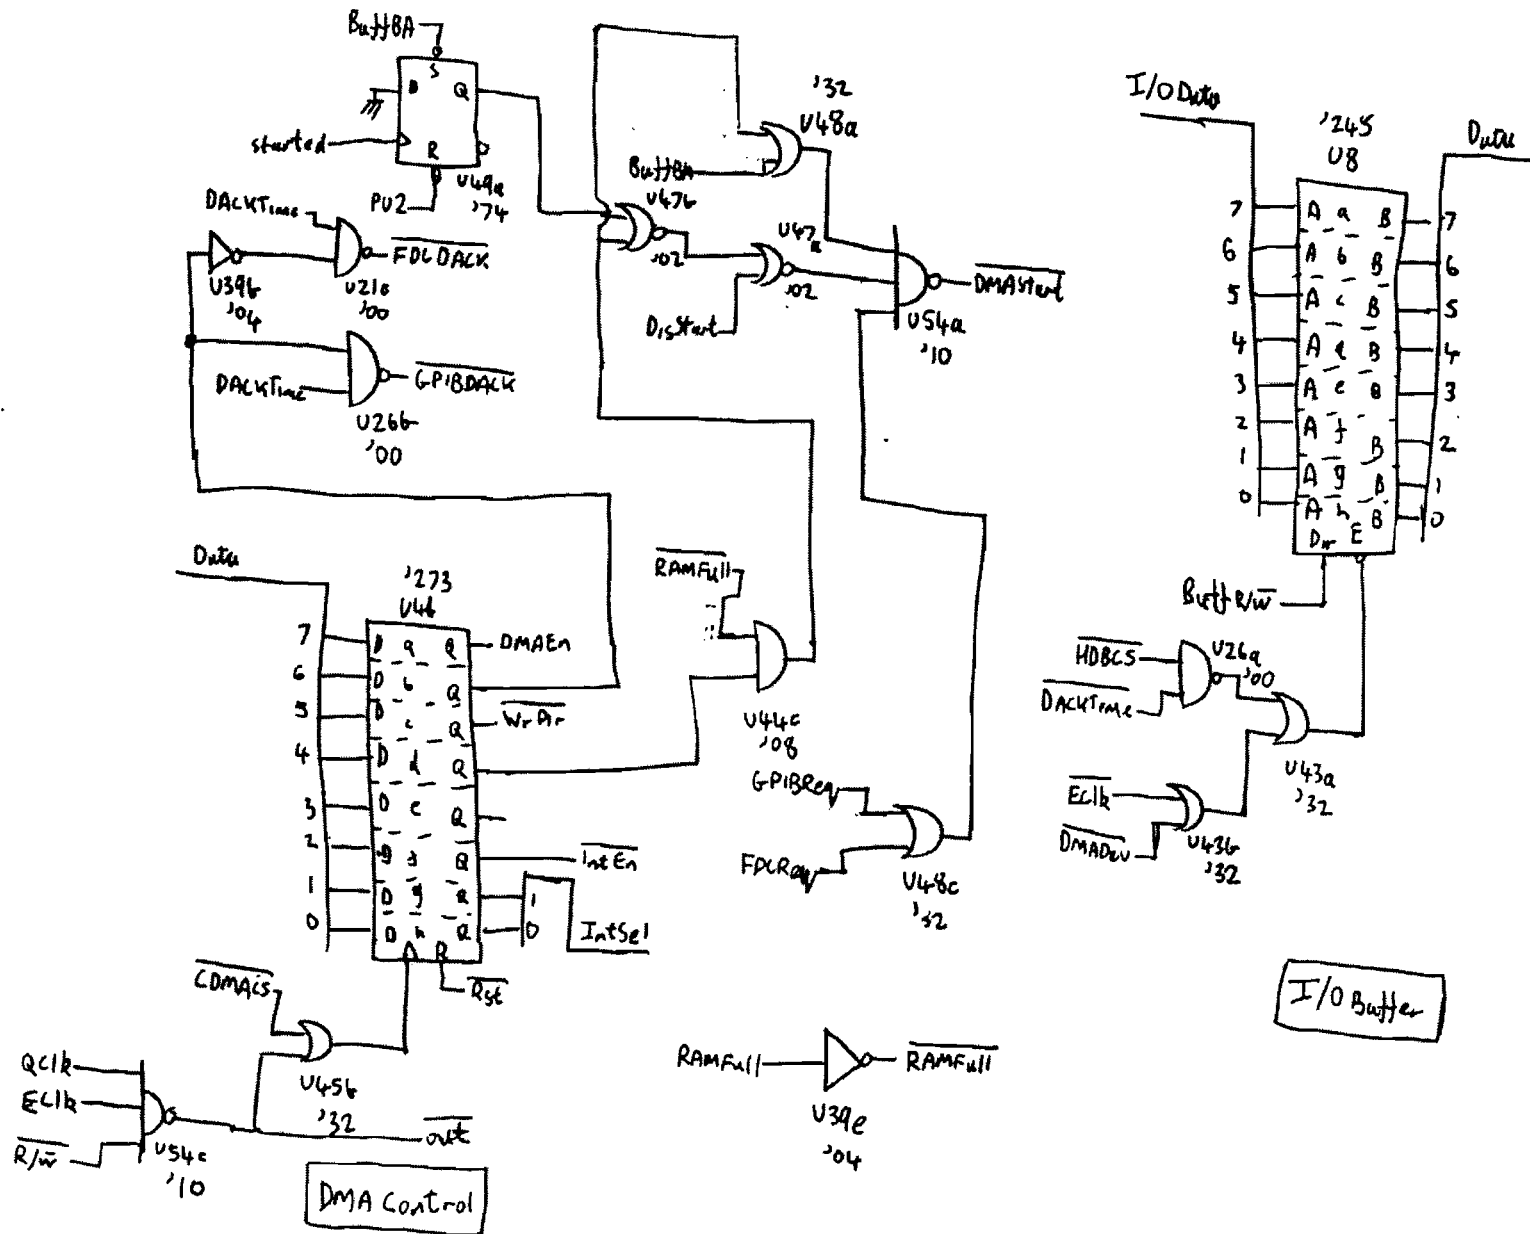

clock

CPU

Address Decoder

Memory

HP-IB Port

MP9133 Controller slot (4)

Interrupts

DMA RAM

DMA Address

DMA Address Control

DMA RAM Control

Floppy Disk Controller

HP9133 controller slot ⑧

Hard Disk Write

Mains Input

ETX-39008M

Write

- ◀ Erase
 - ◀ R/WA
 - ◀ R/WB
 - ⏏ H_{d0}
 - ◀ H_{d1}
- CN106
(Head)

Erase

Head Switch

Power Ok

Read

Sony Floppy Drive Logic Board FC16 Sheet ①

Interface Output

Sony Floppy Drive Double-Sided Head