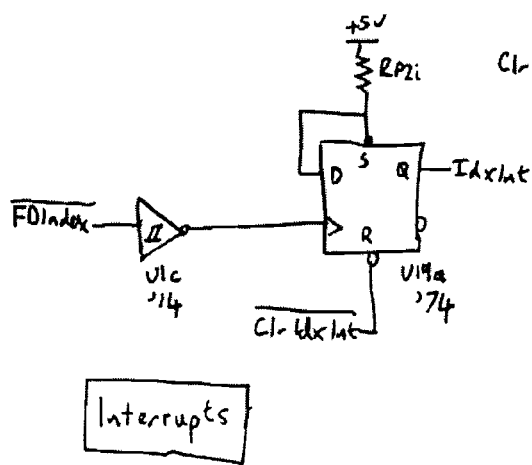

clock

CPU

Address Decoder

Memory

HP-IB Port

MP9133 Controller slot (4)

Interrupts

DMA RAM

DMA Address

DMA Address Control

DMA RAM Control

Floppy Disk Controller

HP9133 controller slot ⑧

Hard Disk Write

Mains Input

ETX-39008M

HP9133 Power cable

ST 225 ICs

Write Current

Micro Controller

Head switch

Sony Floppy Drive Logic Board FC9 Sheet ①

Sony Floppy Drive Logic Board FC9 Slat ②

Sony Floppy Drive Logic Board FC9 Sheet (3)

Write

- ◀ Erase
 - ◀ R/WA
 - ◀ R/WB
 - ⏏ H_{d0}
 - ◀ H_{d1}
- CN106
(Head)

Erase

Head Switch

Power Ok

Read

Sony Floppy Drive Logic Board FC16 Sheet ①

Interface Output