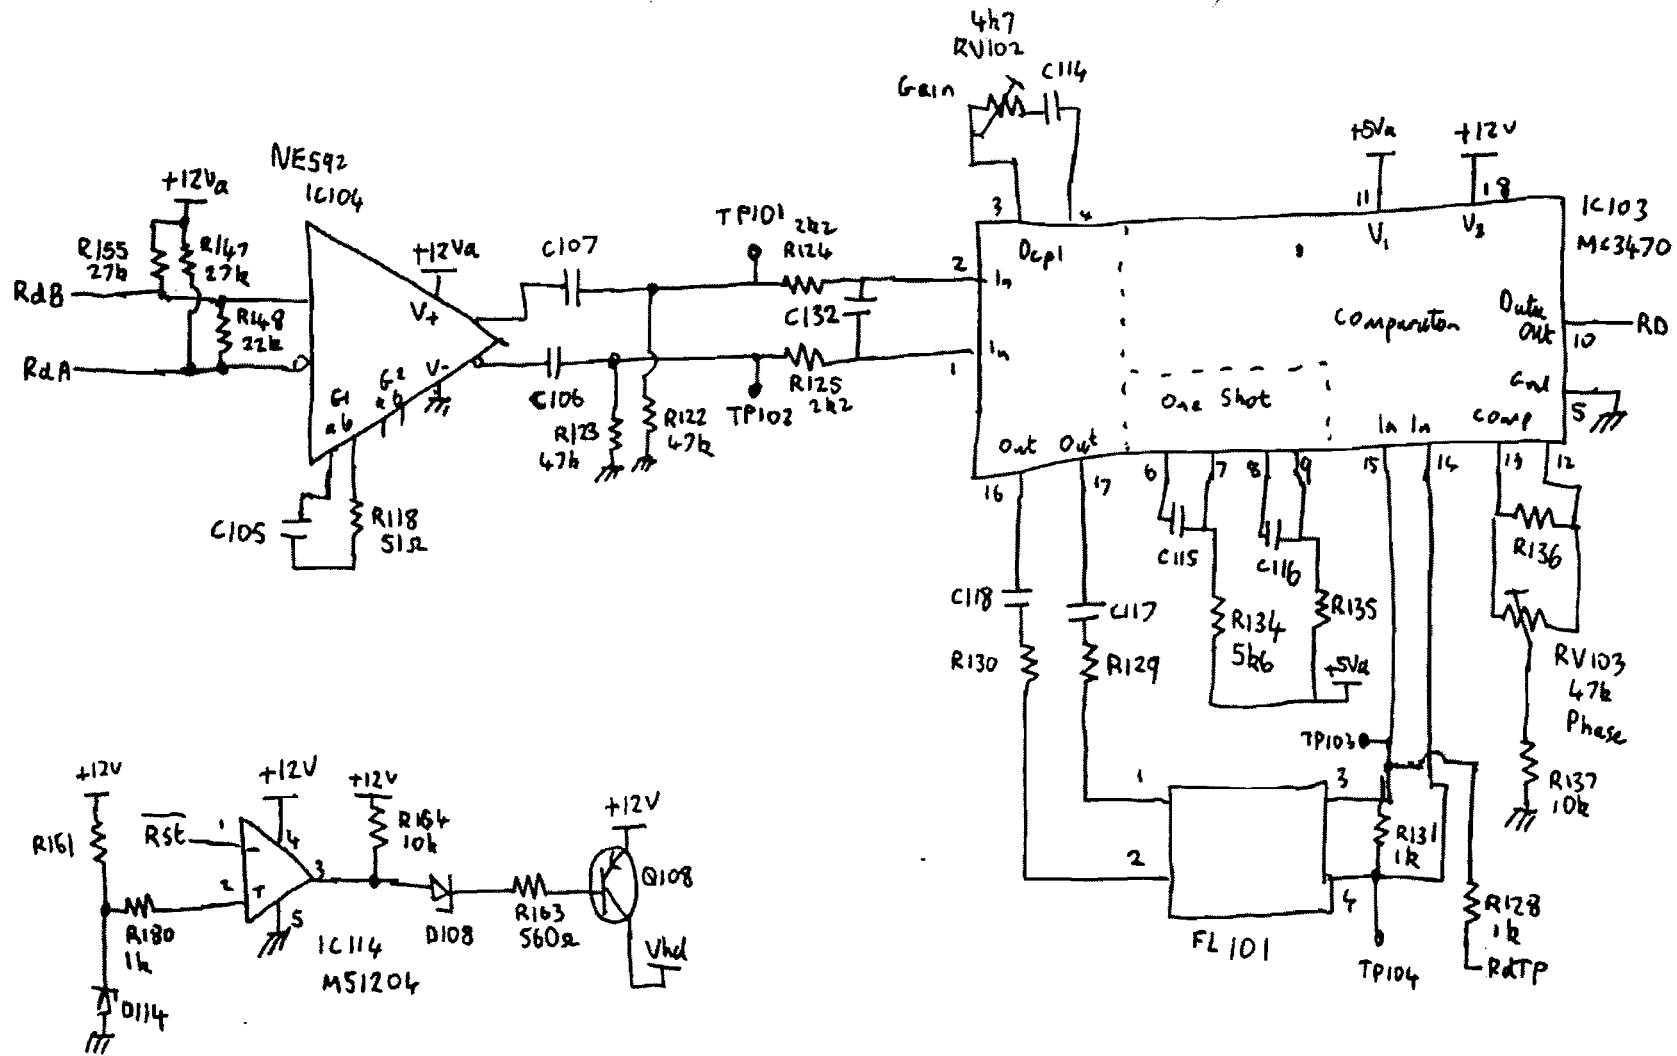

clock

CPU

Address Decoder

Memory

HP-IB Port

MP9133 Controller slot (4)

Interrupts

DMA RAM

Write

- ◀ Erase
 - ◀ R/WA
 - ◀ R/WB
 - ⏏ H_{d0}
 - ◀ H_{d1}
- CN106
(Head)

Erase

Head Switch

Power Ok

Read

Sony Floppy Drive Logic Board FC16 Sheet ①

Interface Output