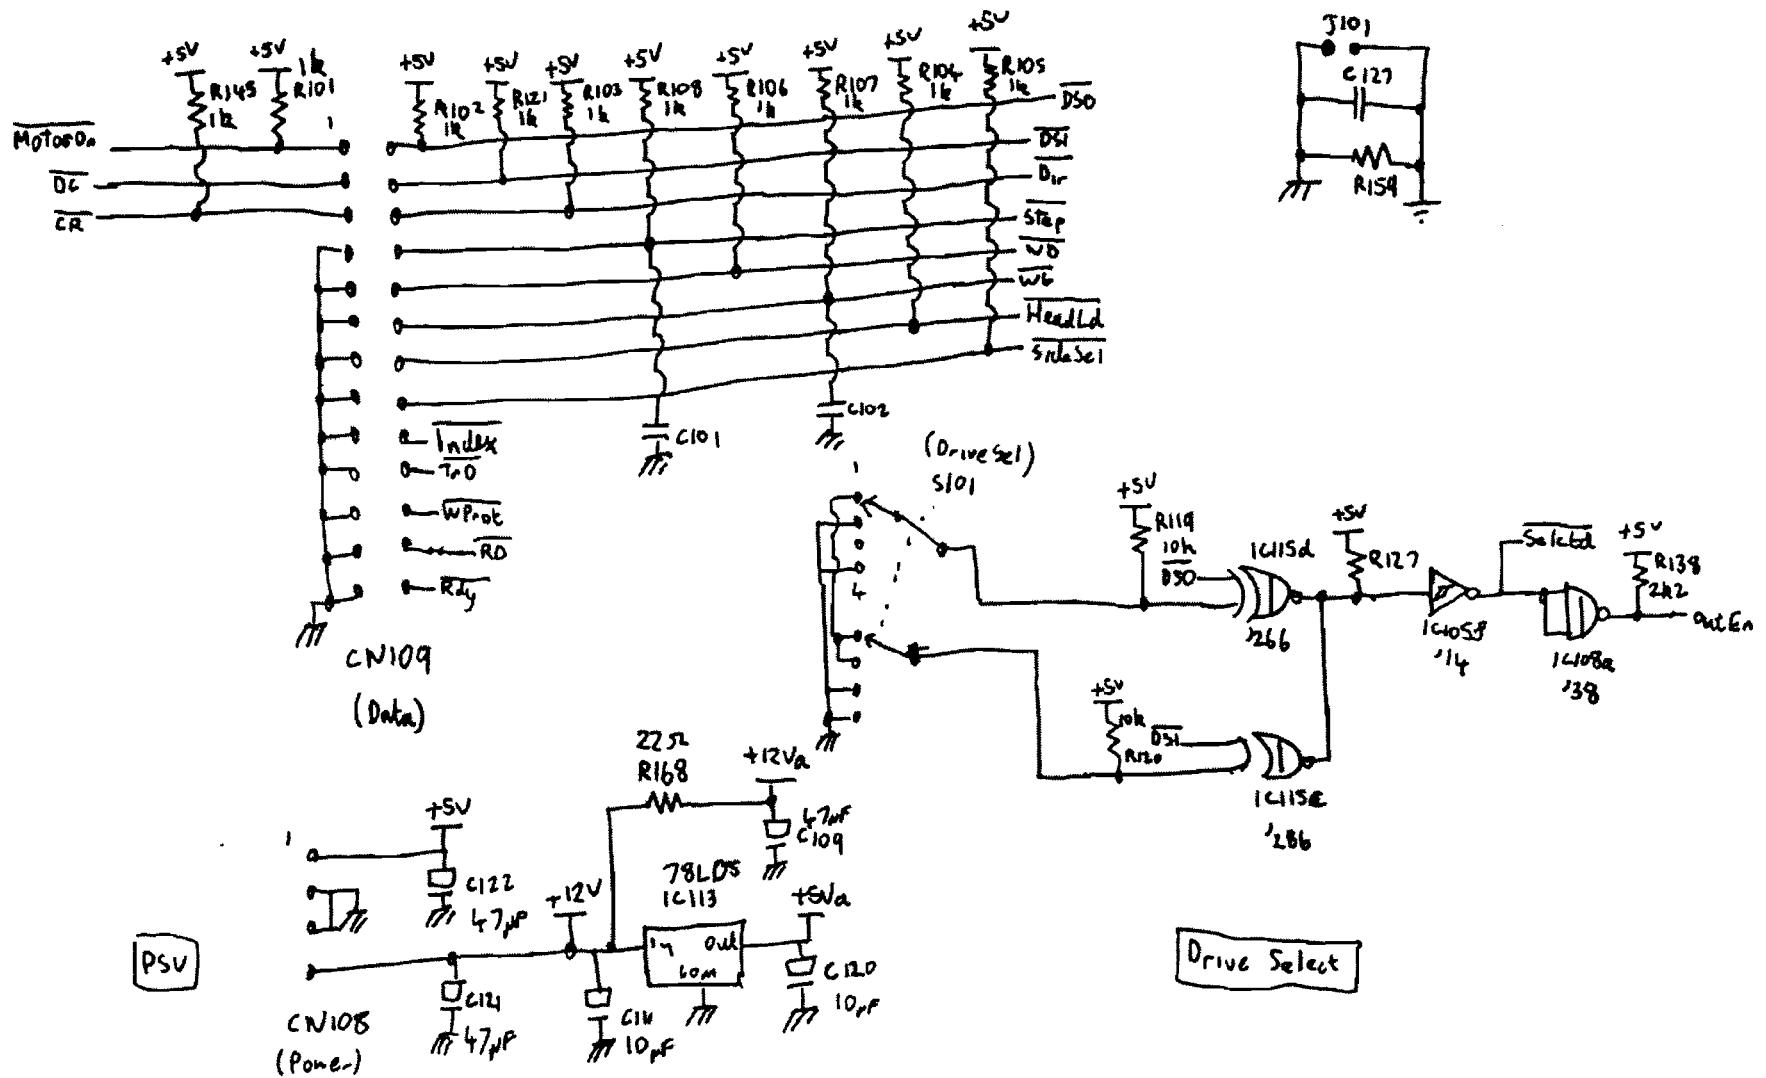

clock

CPU

Address Decoder

Memory

HP-IB Port

MP9133 Controller slot (4)

Interrupts

DMA RAM

DMA Address

DMA Address Control

DMA RAM Control

Floppy Disk Controller

HP9133 controller slot ⑧

Hard Disk Write

Mains Input

ETX-39008M

HP9133 Power cable

ST 225 ICs

Write Current

Micro Controller

Head switch

Sony Floppy Drive Logic Board FC9 Sheet ①

Sony Floppy Drive Logic Board FC9 Slat ②

Sony Floppy Drive Logic Board FC9 Sheet (3)

Write

- ◀ Erase
 - ◀ R/WA
 - ◀ R/WB
 - ⏏ H_{d0}
 - ◀ H_{d1}
- CN106
(Head)

Erase

Head Switch

Power Ok

Read

Sony Floppy Drive Logic Board FC16 Sheet ①

Interface Output