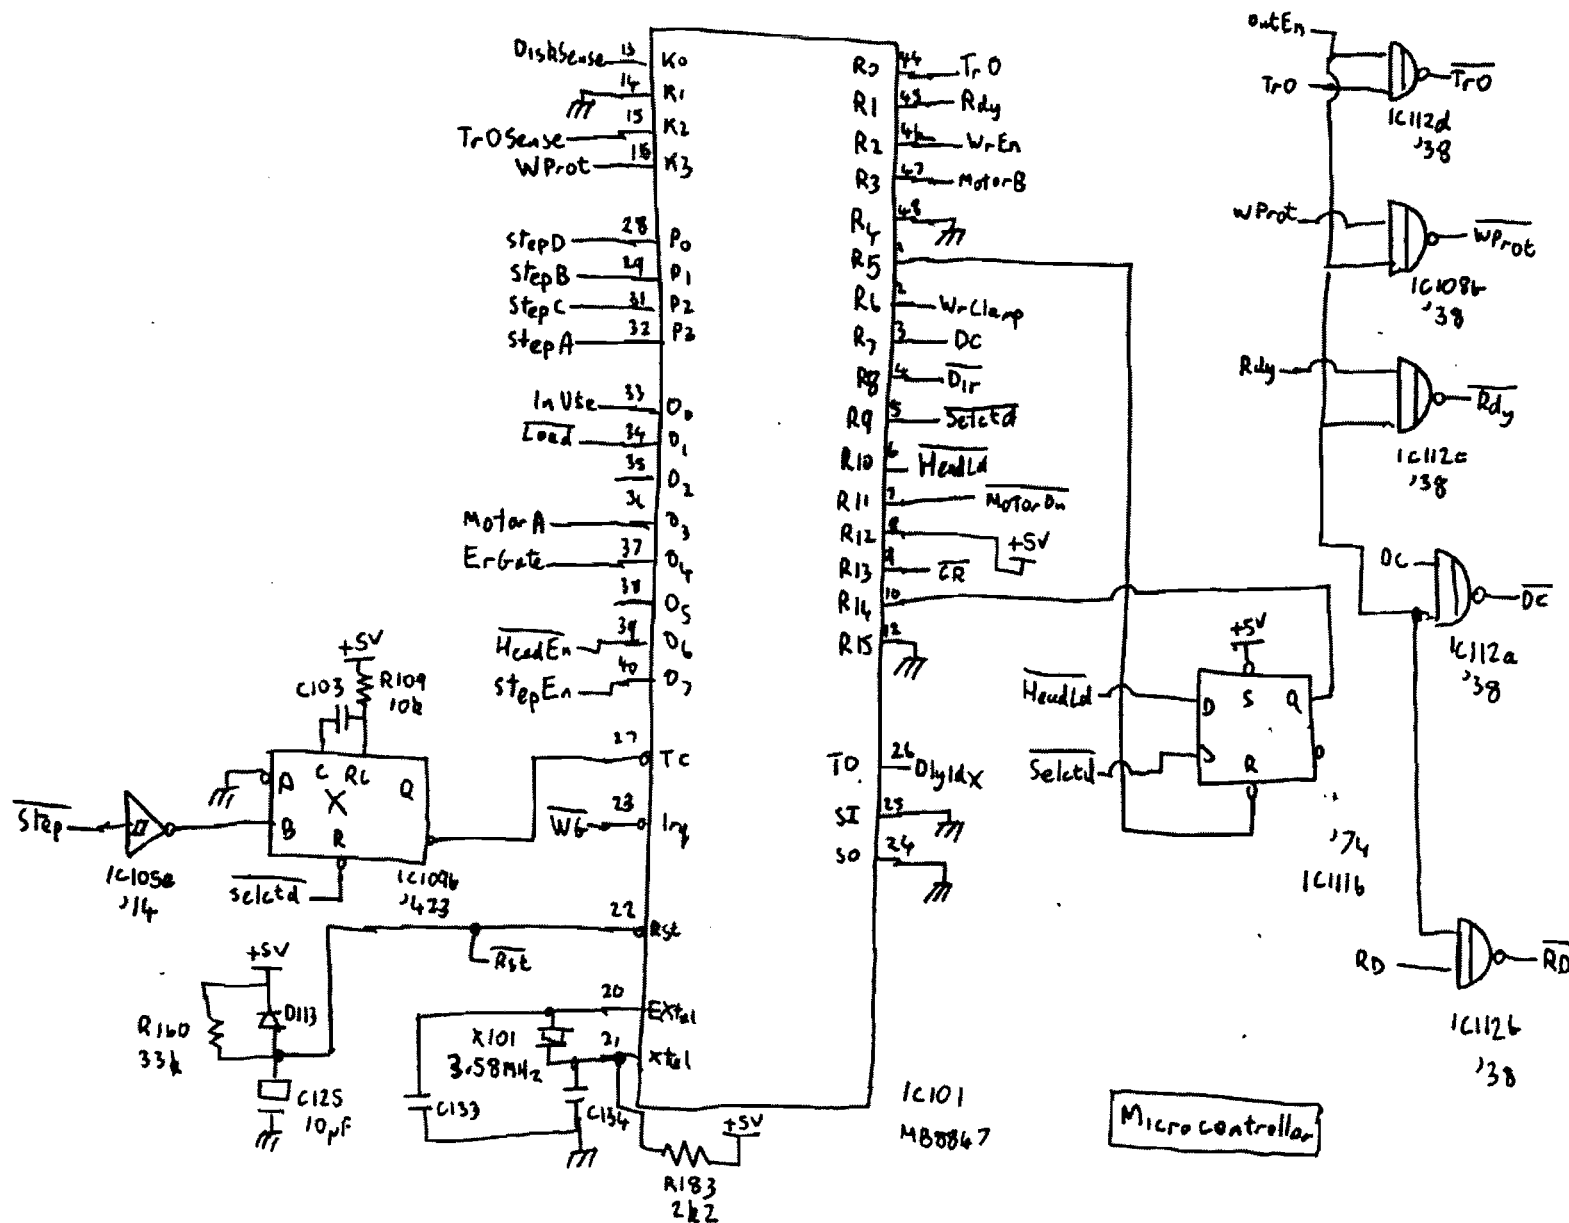

clock

CPU

Address Decoder

Memory

HP-IB Port

MP9133 Controller slot (4)

Interrupts

DMA RAM

HP9133 Power cable

ST 225 ICs

Write Current

Micro Controller

Head switch

Sony Floppy Drive Logic Board FC9 Sheet ①

Sony Floppy Drive Logic Board FC9 Slat ②

Sony Floppy Drive Logic Board FC9 Sheet (3)

Write

- ◀ Erase
 - ◀ R/WA
 - ◀ R/WB
 - ⏏ H_{d0}
 - ◀ H_{d1}
- CN106
(Head)

Erase

Head Switch

Power Ok

Read

Sony Floppy Drive Logic Board FC16 Sheet ①

Interface Output