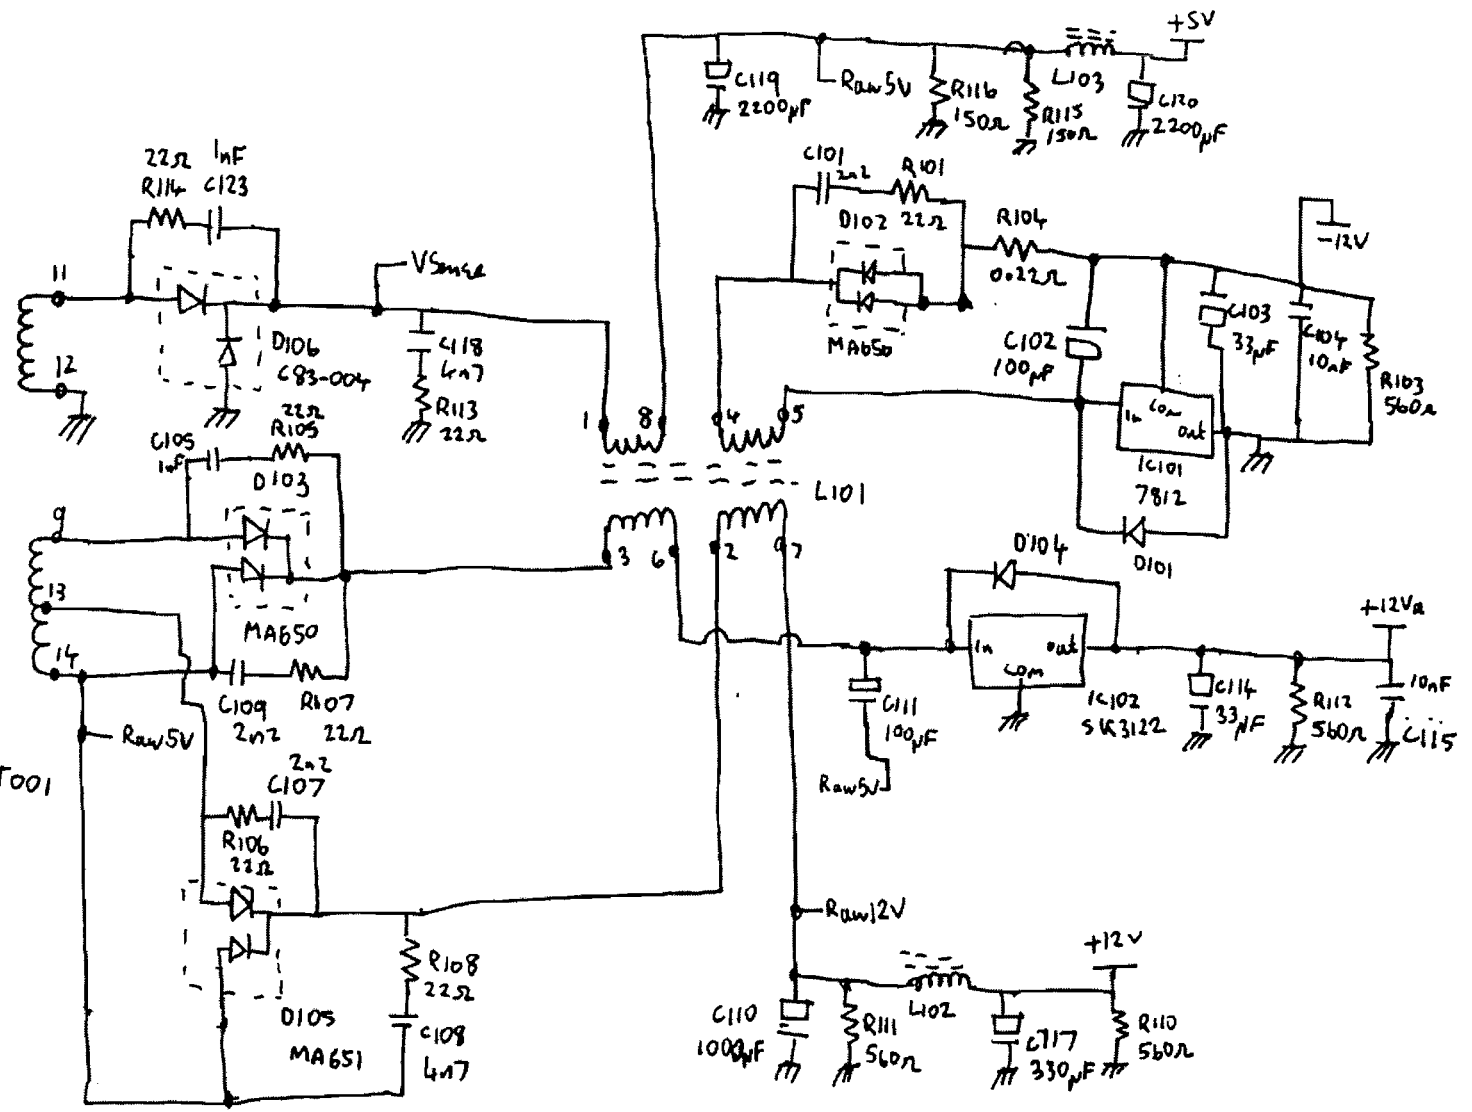

Chopper Transformer