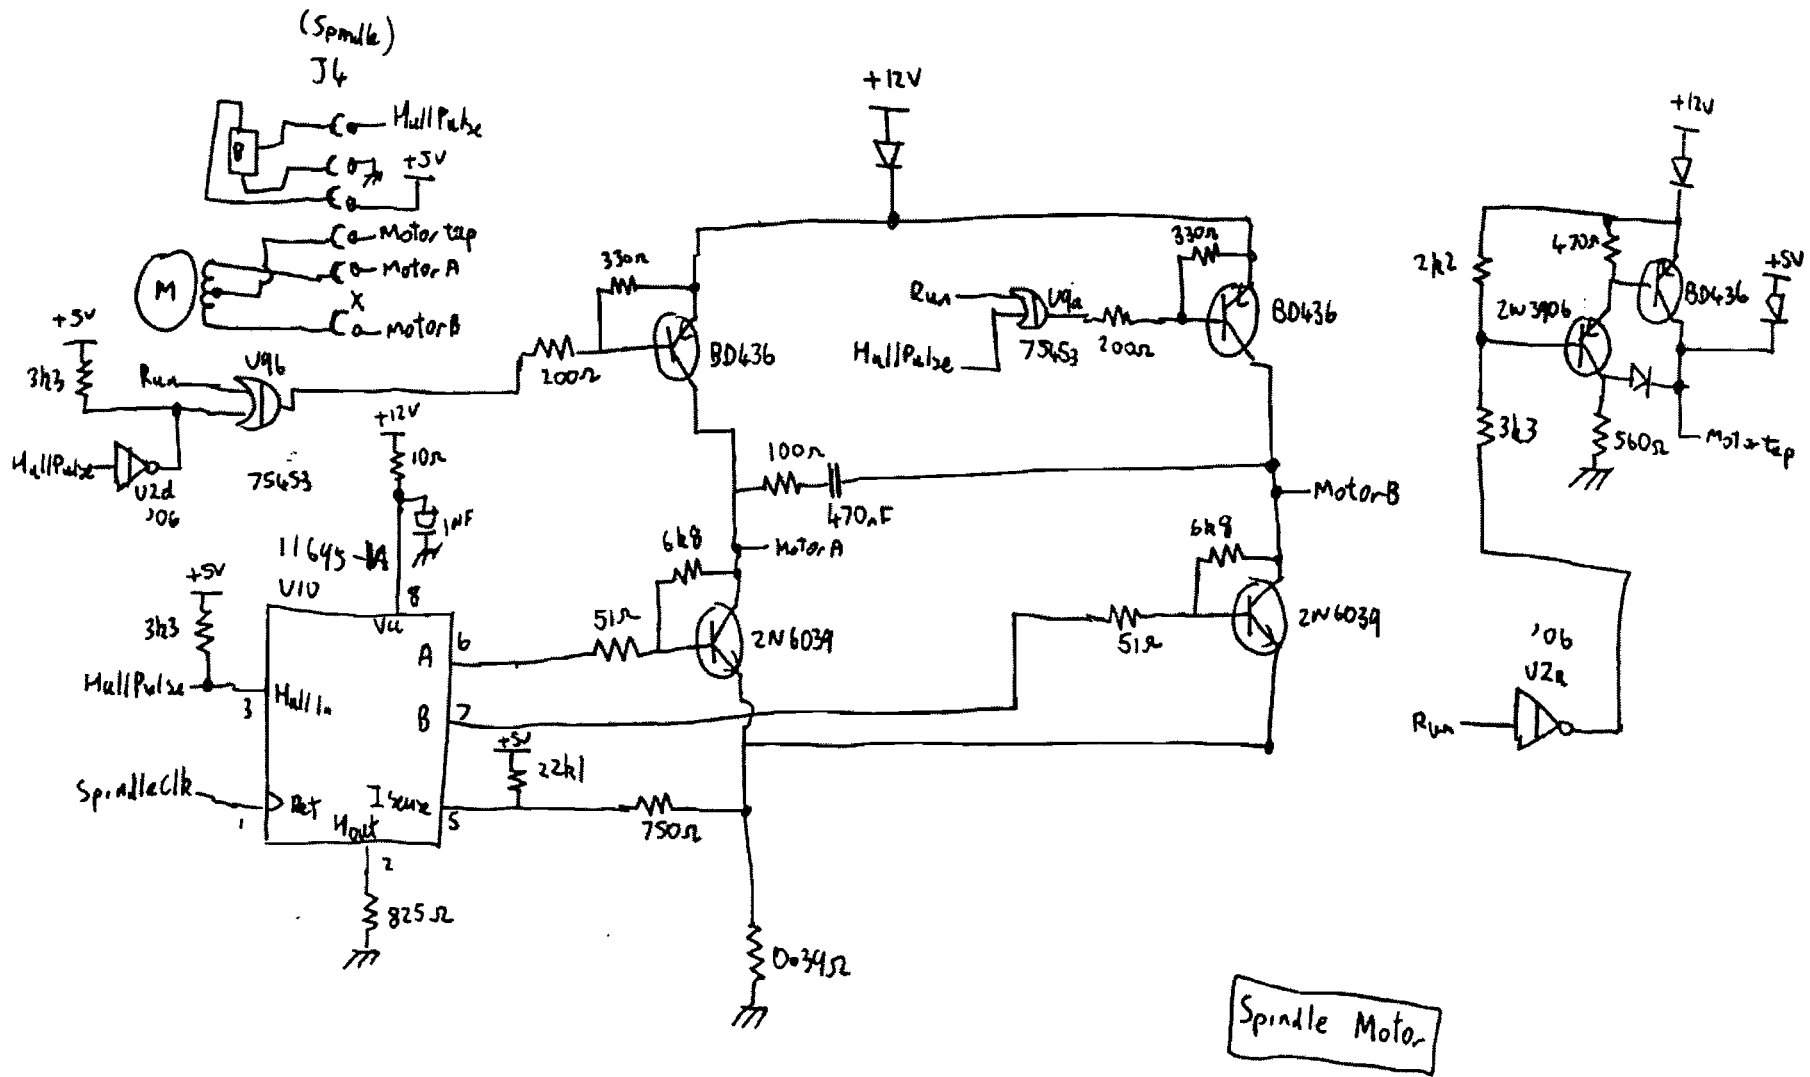

clock

CPU

Address Decoder

Memory

HP-IB Port

MP9133 Controller slot (4)

Interrupts

DMA RAM

HP9133 Power cable

ST 225 ICs

Write Current

Micro Controller

Head switch

Sony Floppy Drive Logic Board FC9 Sheet ①

Sony Floppy Drive Logic Board FC9 Slat ②

Sony Floppy Drive Logic Board FC9 Sheet (3)

Write

- ◀ Erase
 - ◀ R/WA
 - ◀ R/WB
 - ⏏ H_{d0}
 - ◀ H_{d1}
- CN106
(Head)

Erase

Head Switch

Power Ok

Read

Sony Floppy Drive Logic Board FC16 Sheet ①

Interface Output