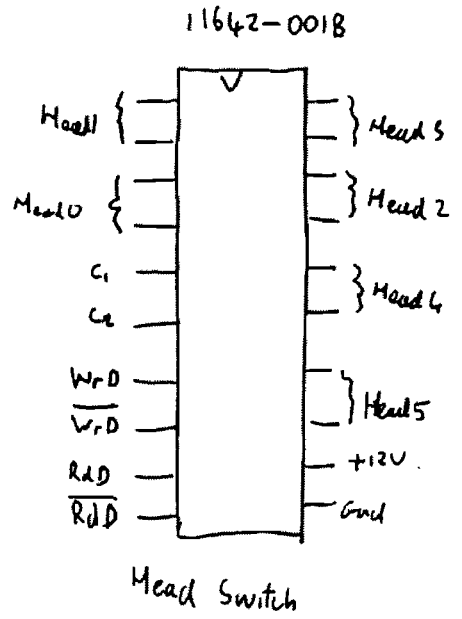

DMA Address

DMA Address Control

DMA RAM Control

Floppy Disk Controller

HP9133 controller slot ⑧

Hard Disk Write

Mains Input

ETX-39008M

HP9133 PSU sheet ①

ETX-390D8M

MP9133 PSU sheet(2)

Chopper Transformer

DC output

ETX-340 D8M

HP9133 PSU sheet (3)

ETX-390D8M
HP 9133 PSU Sheet (4)

HP9133 Power cable

ST 225 ICs

Write Current

Micro Controller

Head switch

Sony Floppy Drive Logic Board FC9 Sheet ①

Sony Floppy Drive Logic Board FC9 Slat ②

Sony Floppy Drive Logic Board FC9 Sheet (3)

Write

- ◀ Erase
 - ◀ R/WA
 - ◀ R/WB
 - ⏏ H_{d0}
 - ◀ H_{d1}
- CN106
(Head)

Erase

Head Switch

Power Ok

Read

Sony Floppy Drive Logic Board FC16 Sheet ①

Interface Output