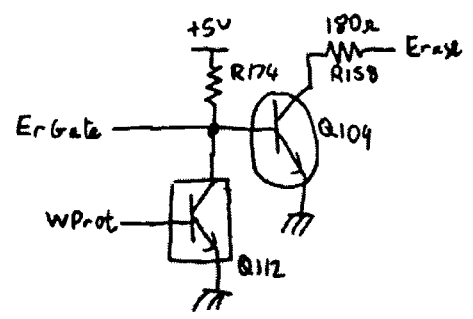

HP9133 Power cable

ST 225 ICs

Write Current

Micro Controller

Head switch

Sony Floppy Drive Logic Board FC9 Sheet ①

Sony Floppy Drive Logic Board FC9 Slat ②

Sony Floppy Drive Logic Board FC9 Sheet (3)

Write

- ◀ Erase
 - ◀ R/WA
 - ◀ R/WB
 - ⏏ H_{d0}
 - ◀ H_{d1}
- CN106
(Head)

Erase

Head Switch

Power Ok

Read

Sony Floppy Drive Logic Board FC16 Sheet ①

Interface Output