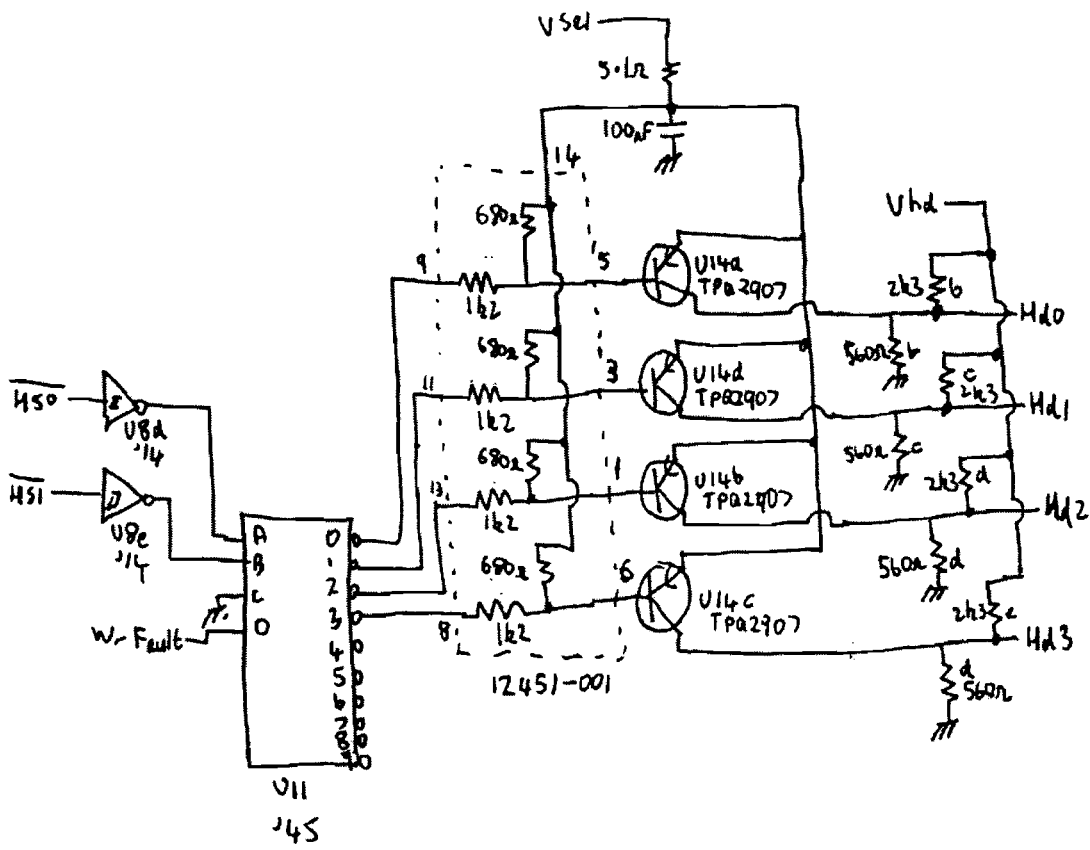

clock

CPU

Address Decoder

Memory

HP-IB Port

MP9133 Controller slot (4)

Interrupts

DMA RAM

HP9133 Power cable

ST 225 ICs

Write Current

Micro Controller

Head switch

Sony Floppy Drive Logic Board FC9 Sheet ①

Sony Floppy Drive Logic Board FC9 Slat ②

Sony Floppy Drive Logic Board FC9 Sheet (3)

Write

- ◀ Erase
 - ◀ R/WA
 - ◀ R/WB
 - ⏏ H_{d0}
 - ◀ H_{d1}
- CN106
(Head)

Erase

Head Switch

Power Ok

Read

Sony Floppy Drive Logic Board FC16 Sheet ①

Interface Output