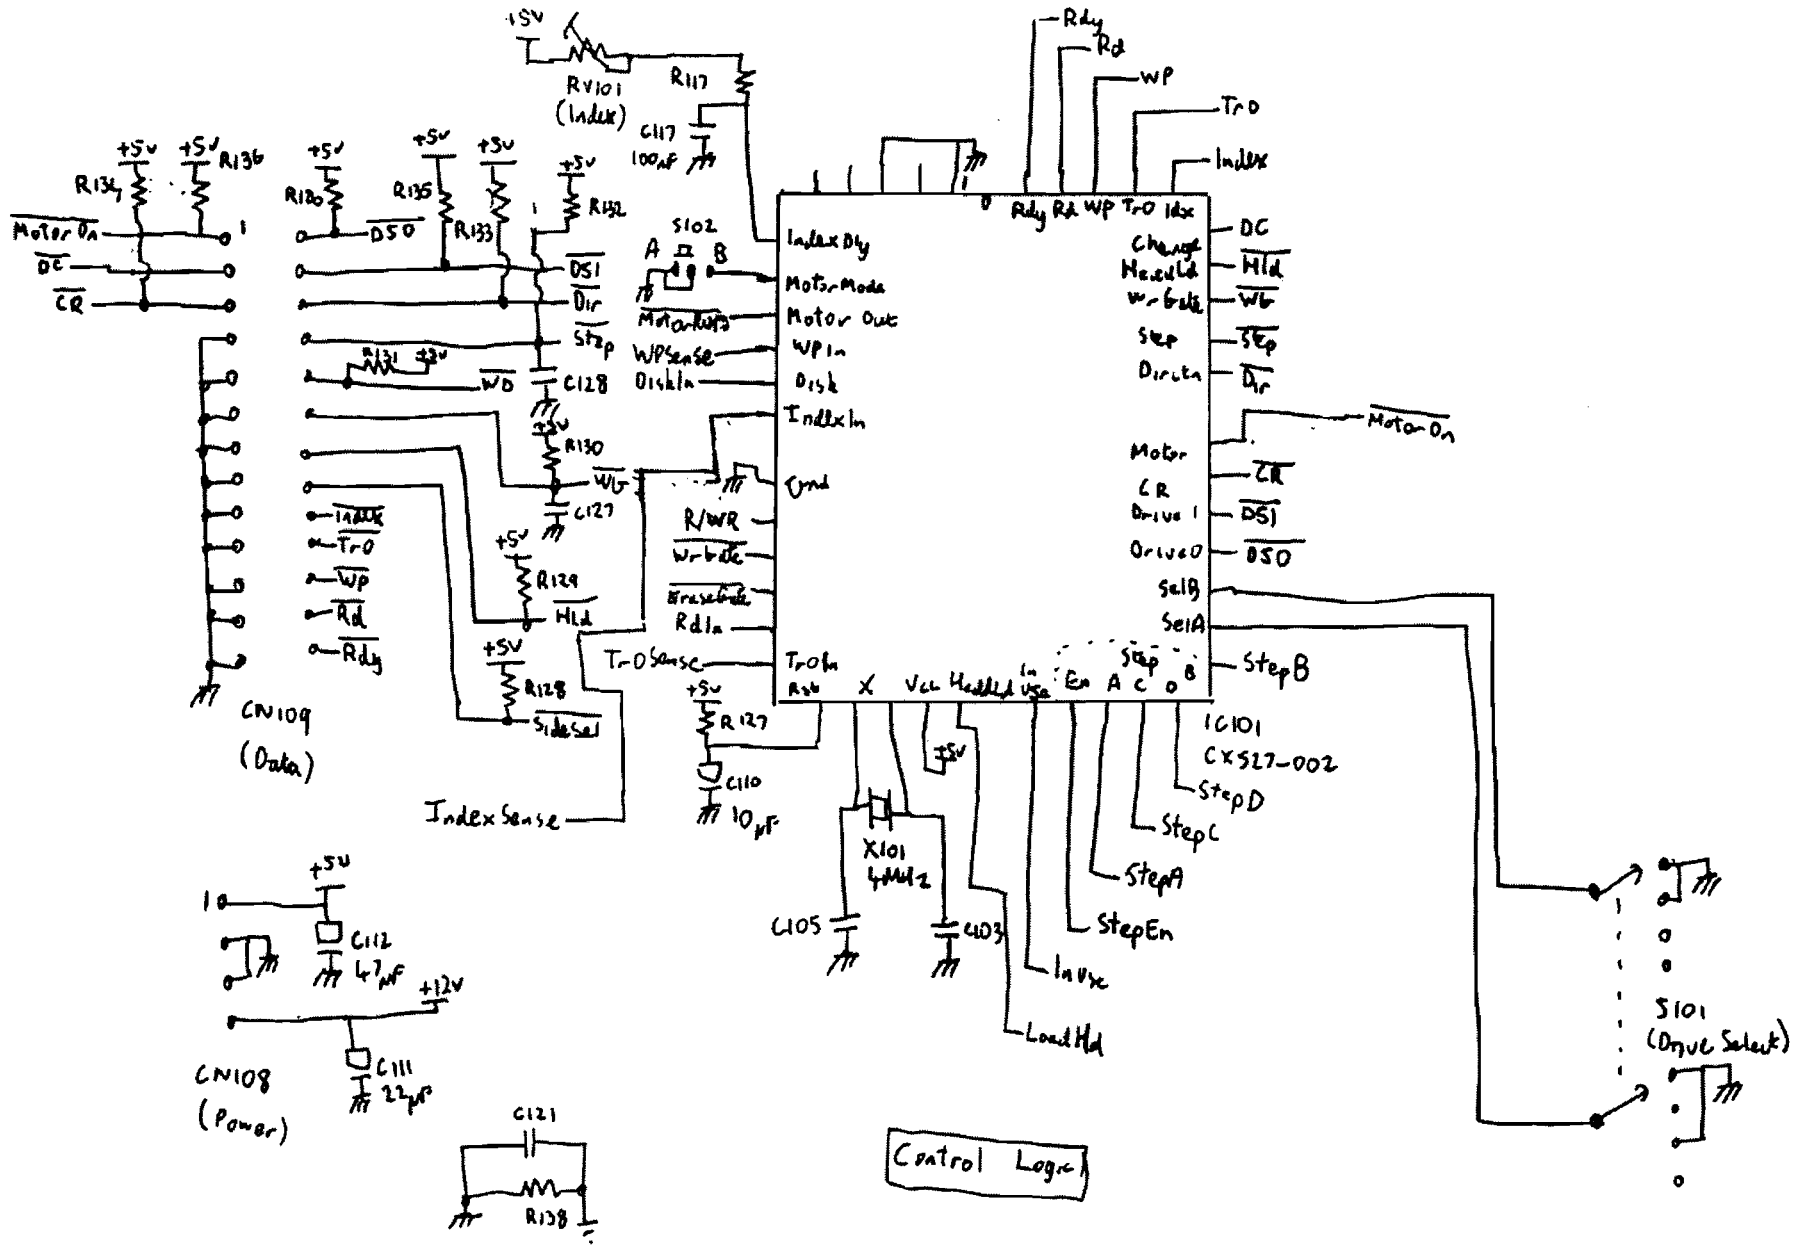

clock

CPU

Address Decoder

Memory

HP-IB Port

MP9133 Controller slot (4)

Interrupts

DMA RAM

Write

- ◀ Erase
 - ◀ R/WA
 - ◀ R/WB
 - ⏏ H_{d0}
 - ◀ H_{d1}
- CN106
(Head)

Erase

Head Switch

Power Ok

Read

Sony Floppy Drive Logic Board FC16 Sheet ①

Interface Output