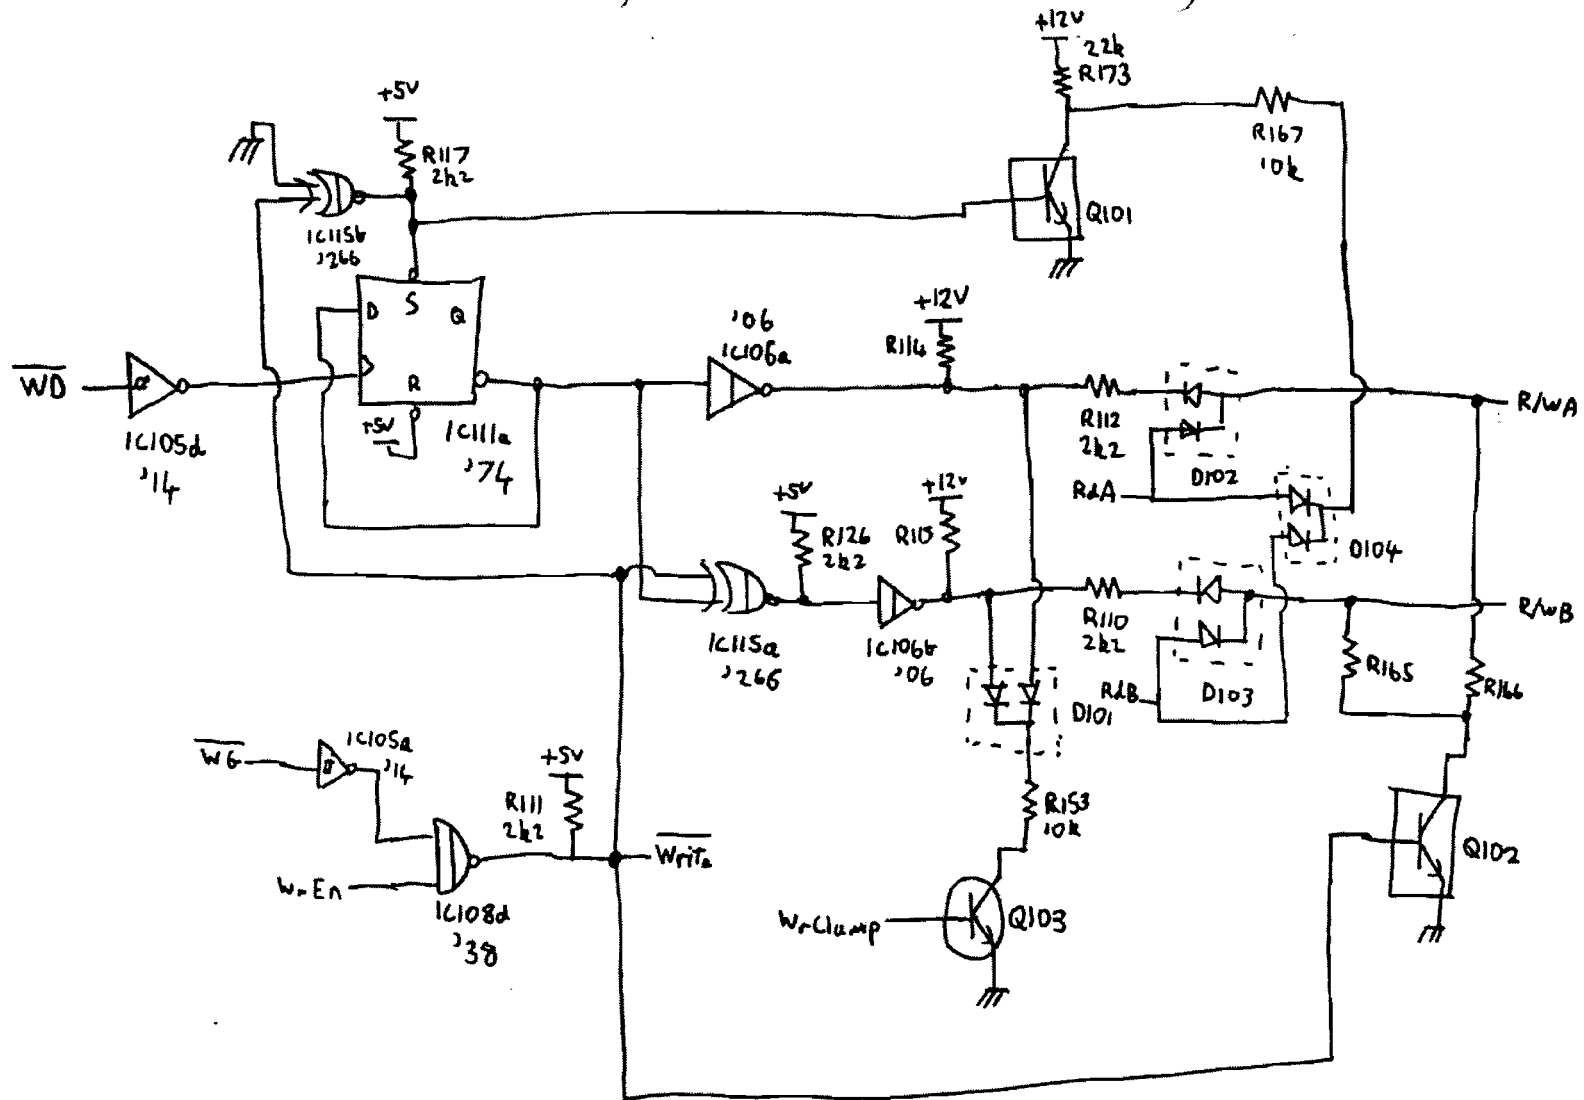

clock

CPU

Address Decoder

Memory

HP-IB Port

MP9133 Controller slot (4)

Interrupts

DMA RAM

HP9133 Power cable

ST 225 ICs

Write Current

Micro Controller

Head switch

Sony Floppy Drive Logic Board FC9 Sheet ①

Sony Floppy Drive Logic Board FC9 Slat ②

Sony Floppy Drive Logic Board FC9 Sheet (3)

Write

- ◀ Erase
 - ◀ R/WA
 - ◀ R/WB
 - ⏏ H_{d0}
 - ◀ H_{d1}
- CN106
(Head)

Erase

Head Switch

Power Ok

Read

Sony Floppy Drive Logic Board FC16 Sheet ①

Interface Output