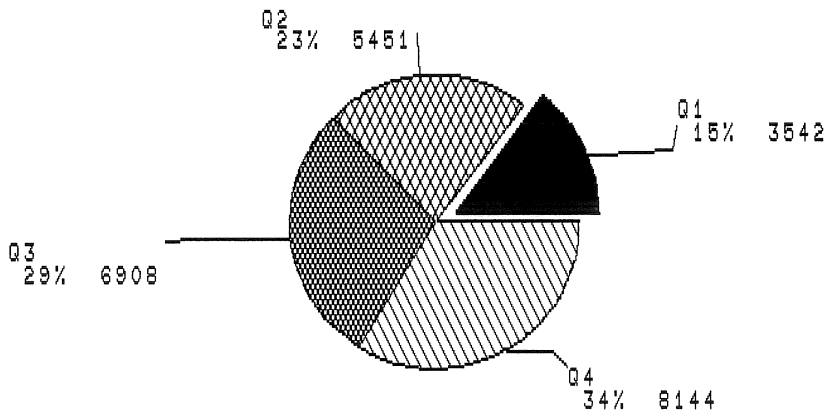

INTRODUCING THE LN03

Digital's LN03 nonimpact page printer brings one of today's most exciting print technologies - laser printing - to today's office. Packaged to fit on a tabletop and priced affordably for individuals or small groups of users, the LN03 laser printer delivers high quality, high speed printing at a low cost per page.

Sales of A-to-Z Systems
(by component)

Quarters

Features:

- 8 pages per minute
- 300 x 300 dots per inch text resolution
- simple business graphics at 150 dots per inch
- 250 sheet paper input and output (sequenced)
- 8.5 x 11 paper, 16-24 lbs
- portrait and landscape printing
- multiple fonts resident with additional fonts plugged in or downline loaded
- LA100 and LQP02 compatibility modes
- RS232 interface up to 19.2